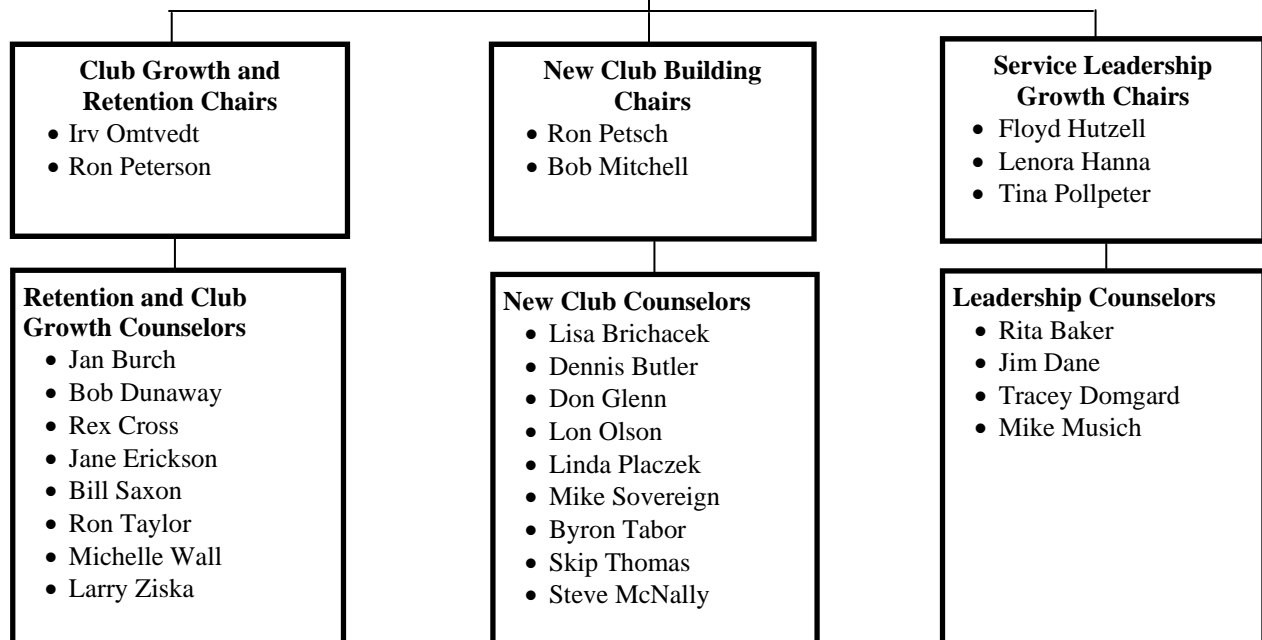

NE-IA Kiwanis District Growth Team

Growth Team Lead: Milford Hanna
Governor: Ron Petsch
Governor-Elect: Gus Dornbusch
Treasurer: Marvel Dunaway
District Secretary: Frank Murphy
Growth Retention Chairs (2)
New Club Building Chairs (3)
Existing Club Growth Chairs (3)
Service Leadership Chairs (3)