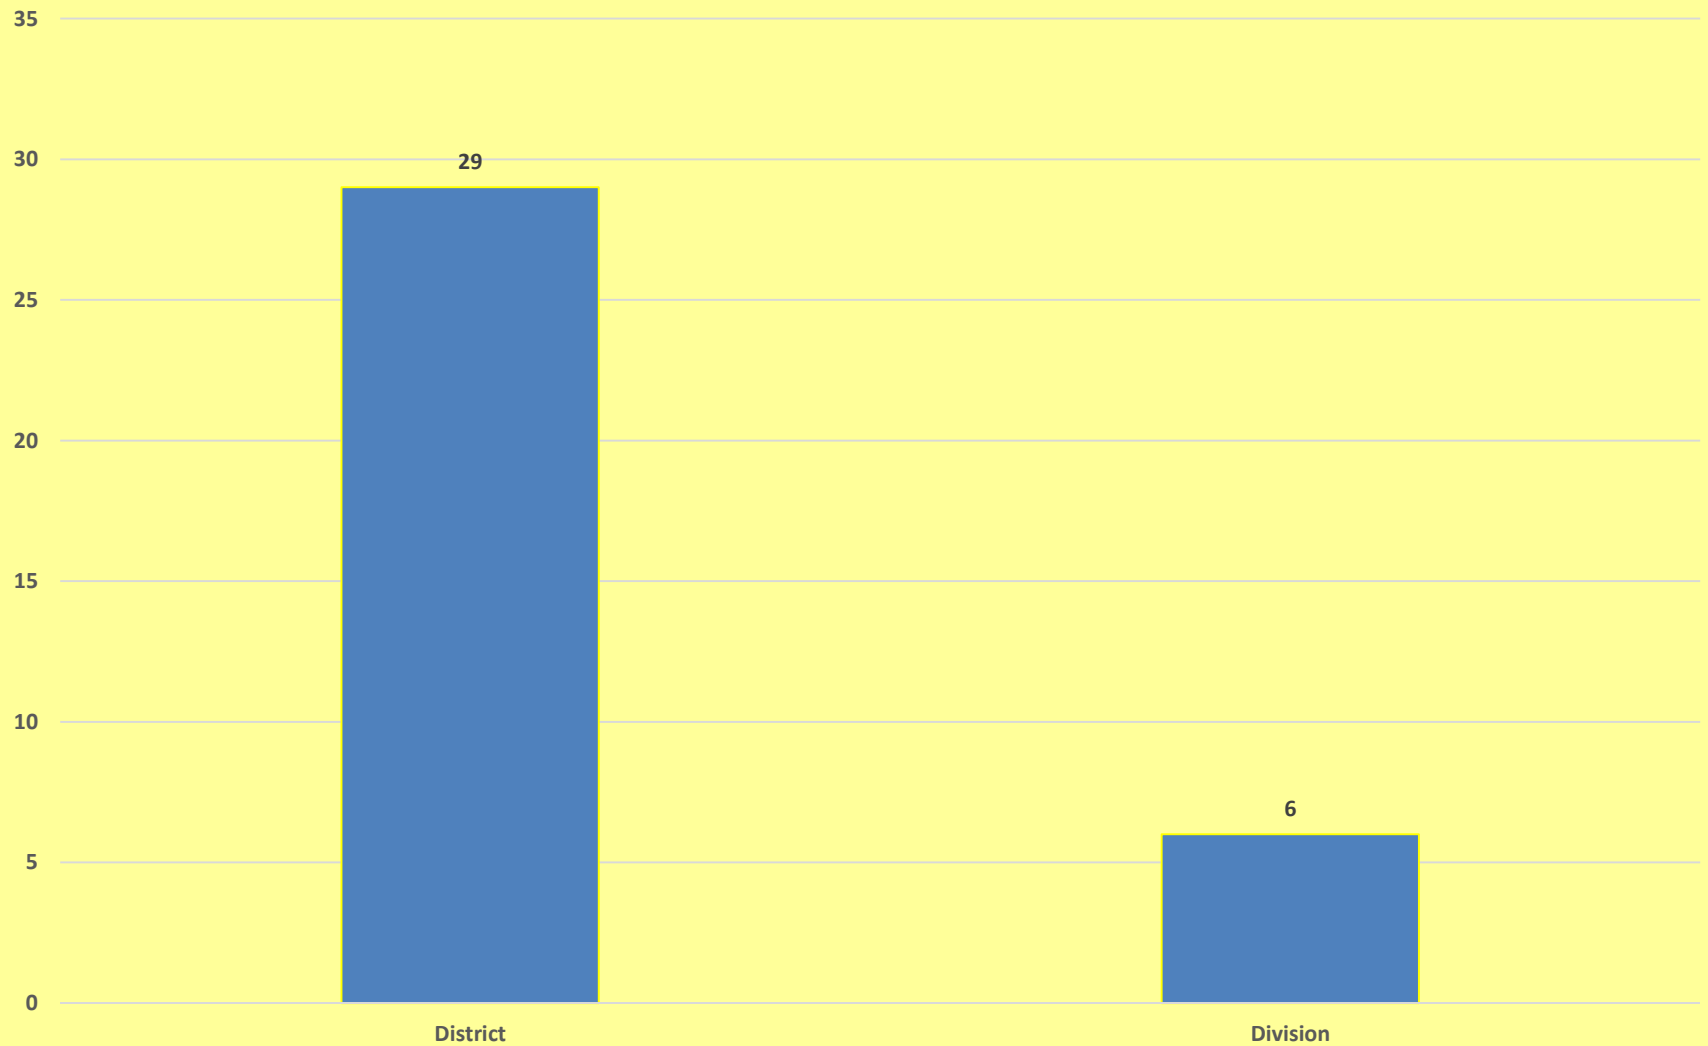

6/12/2016

Kansas District - Division 9 Eliminate Model Clubs

ELIMINATE
maternal/neonatal tetanus

Kiwaniis

| **unicef**