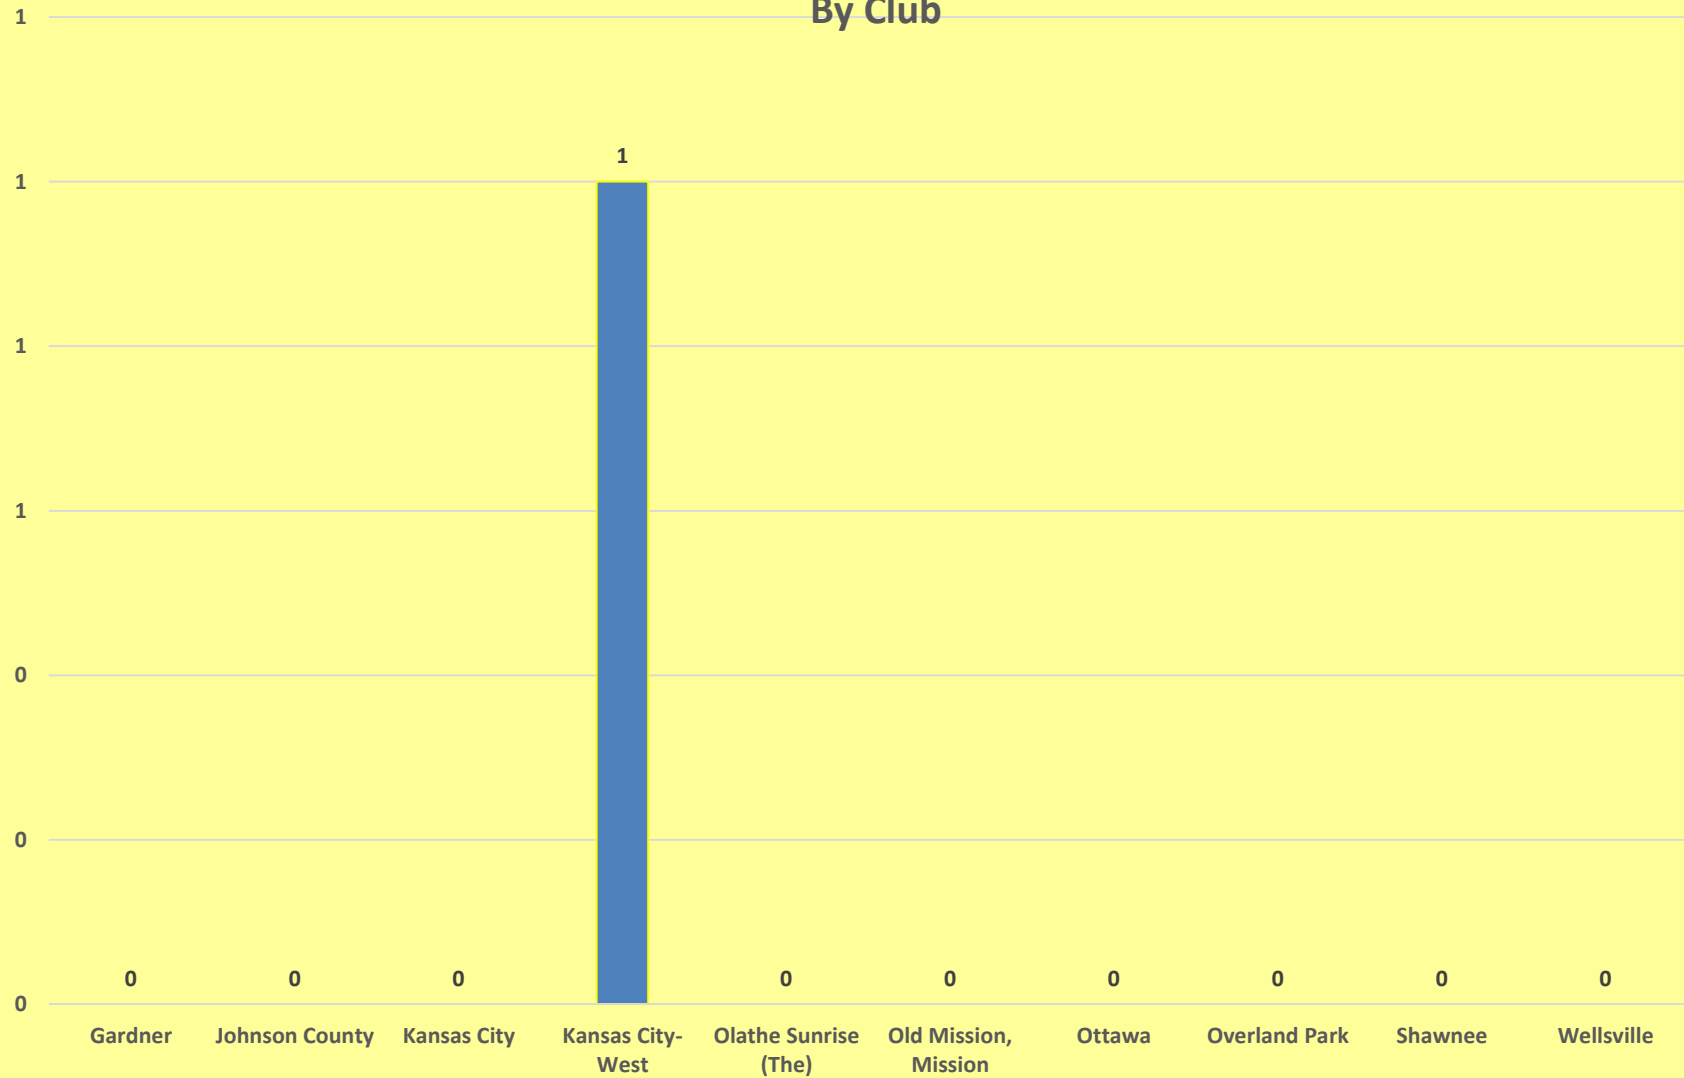

6/12/2016

Eliminate Centennial Awards By Club

ELIMINATE
maternal/neonatal tetanus

Kiwaniis

| **unicef**