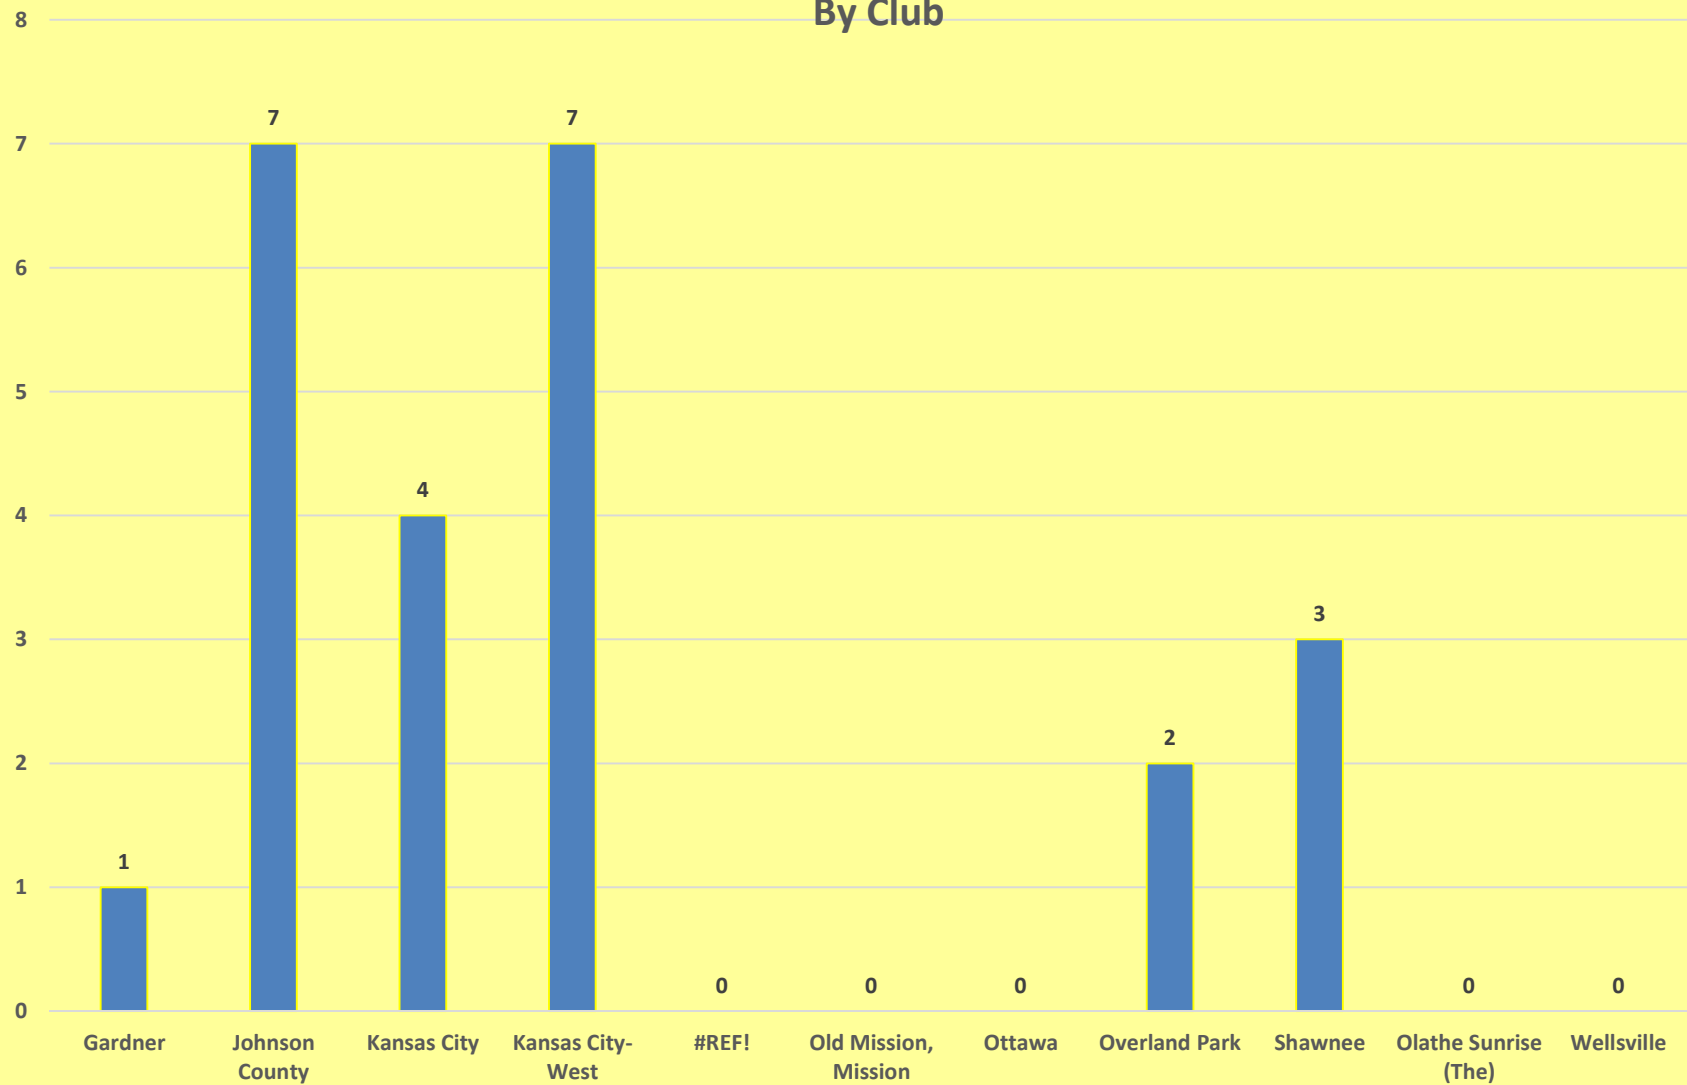

6/12/2016

Kansas District - Division 9 Eliminate Model Clubs

ELIMINATE
maternal/neonatal tetanus

Kiwaniis

| **unicef**

6/12/2016

Eliminate Walter Zeller Fellowships By Club

ELIMINATE
maternal/neonatal tetanus