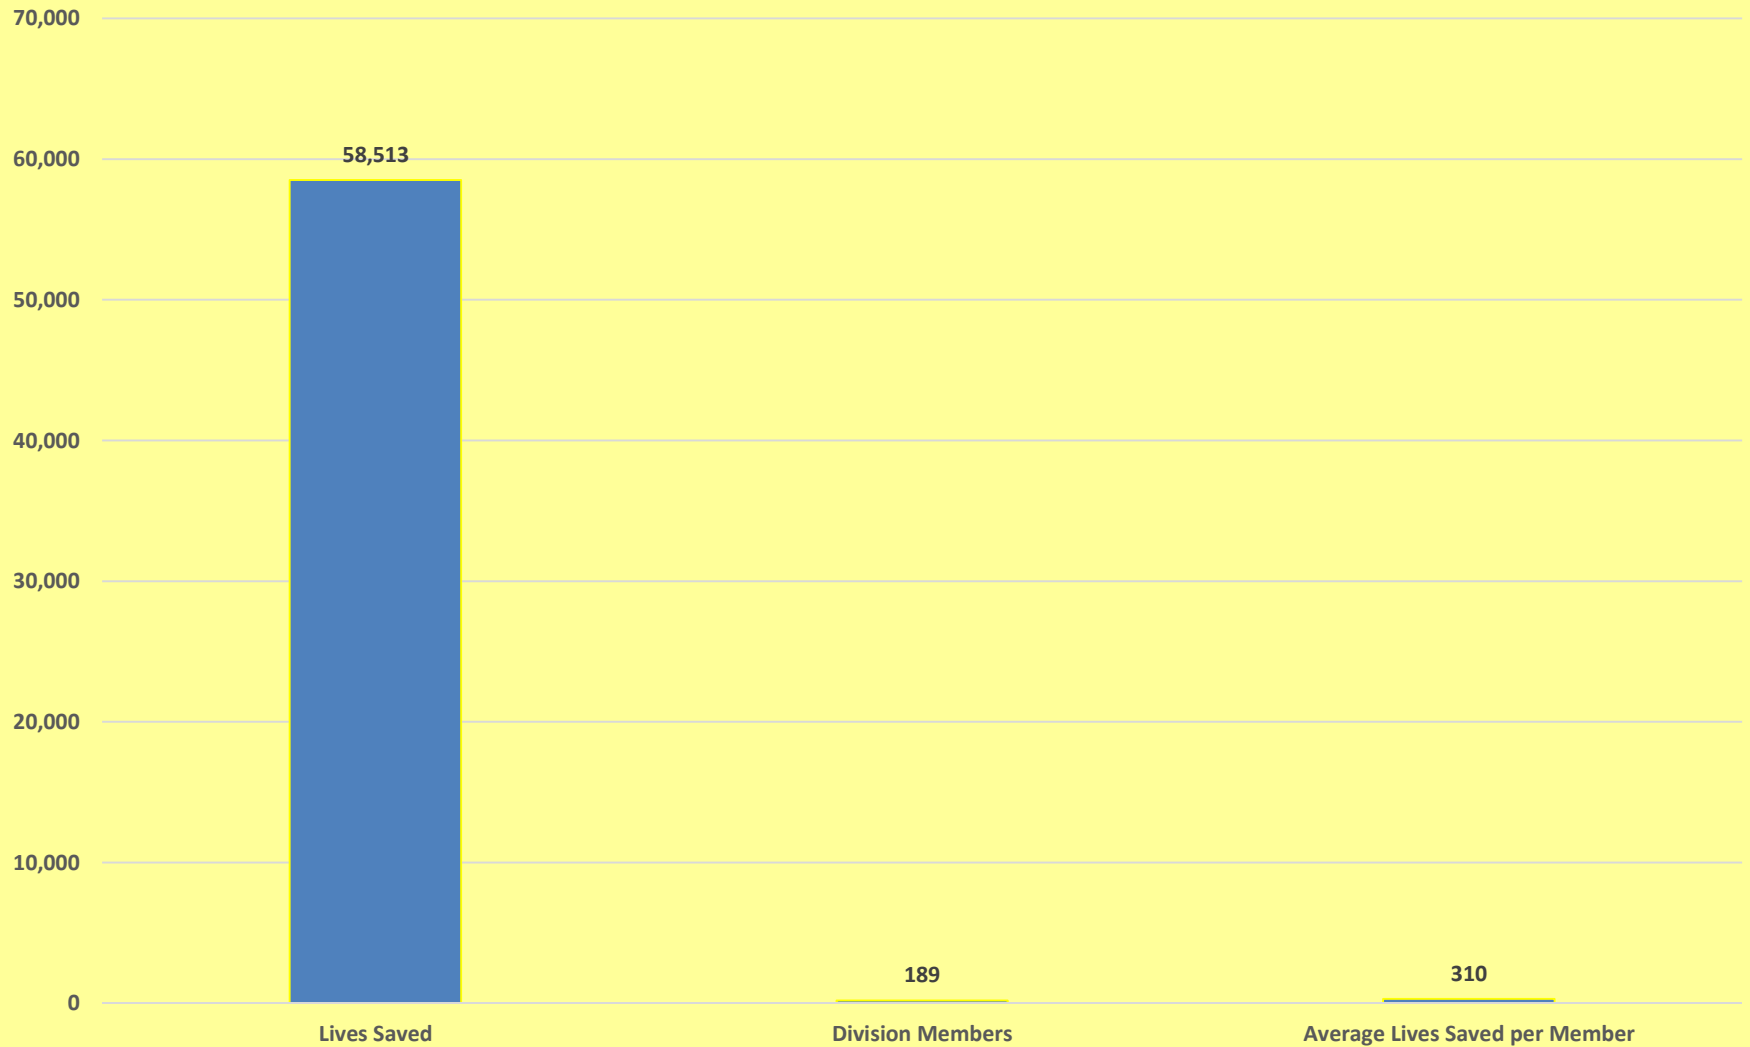

ELIMINATE
maternal/neonatal tetanus

Kiwaniis

| **unicef**

6/12/2016

Kansas District - Division 9 Eliminate Pledges & Gifts Lives Saved

ELIMINATE
maternal/neonatal tetanus

Kiwaniis

| **unicef**