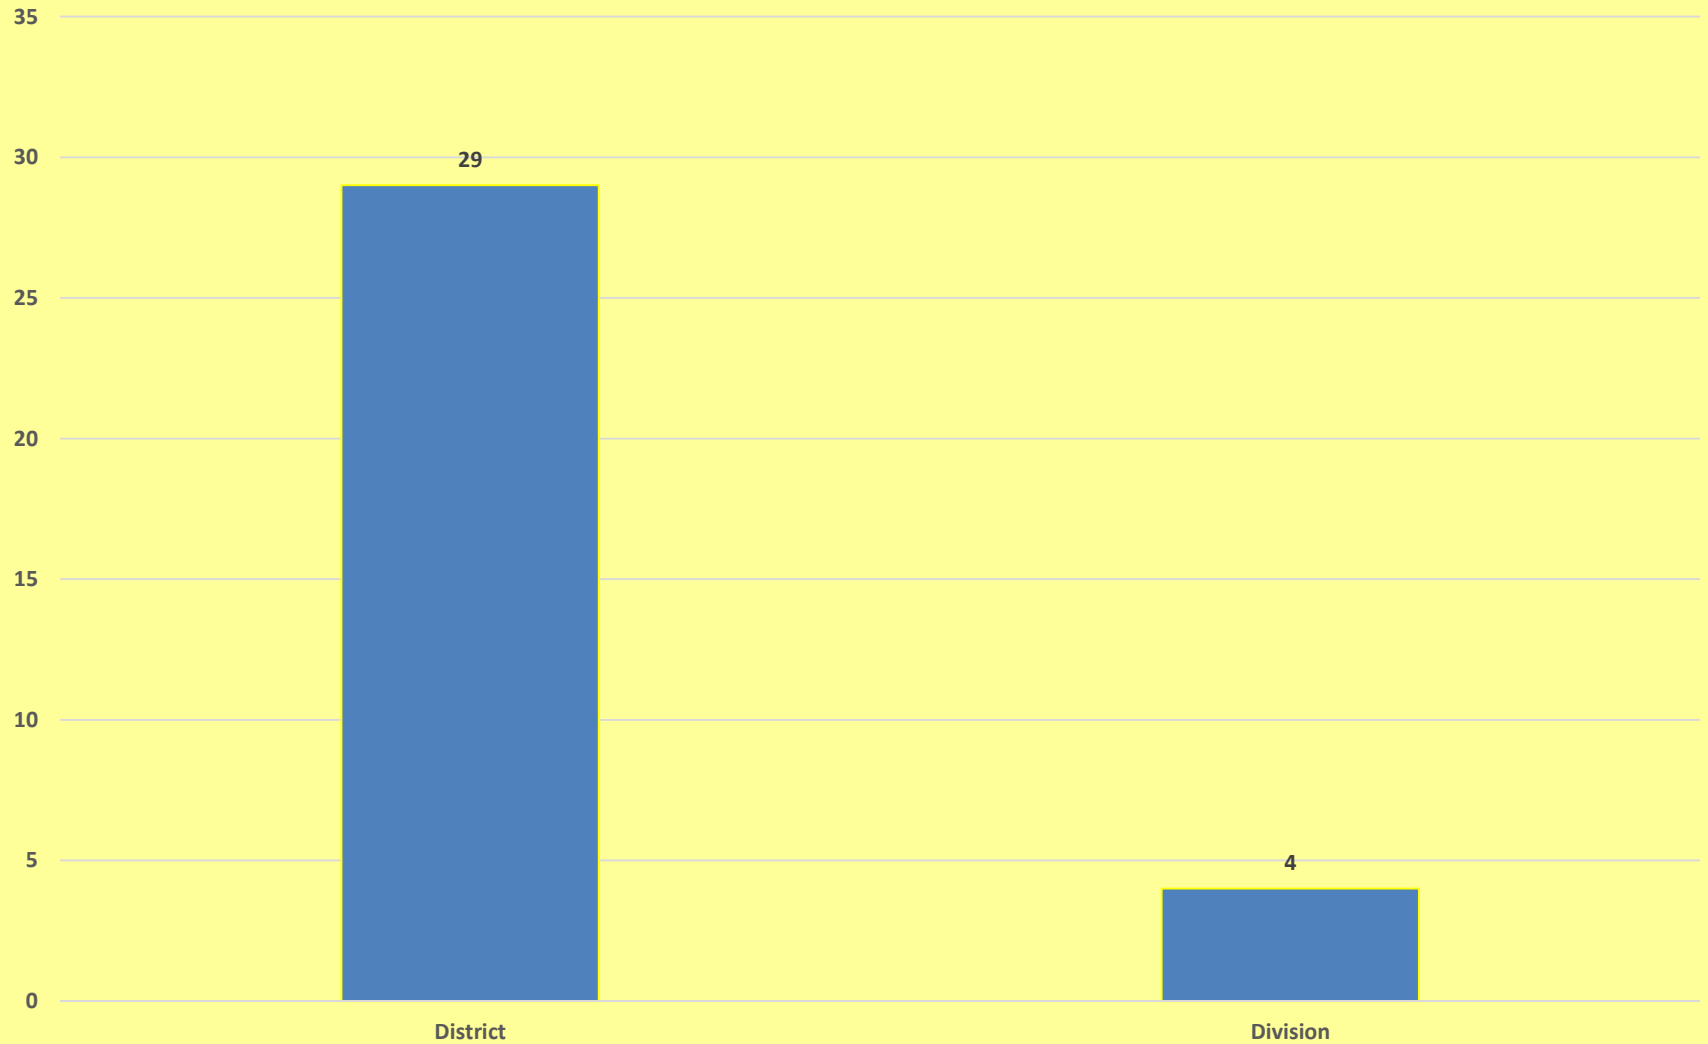

6/12/2016

Kansas District - Division 8 Eliminate Model Clubs

ELIMINATE
maternal/neonatal tetanus

Kiwaniis

| **unicef**