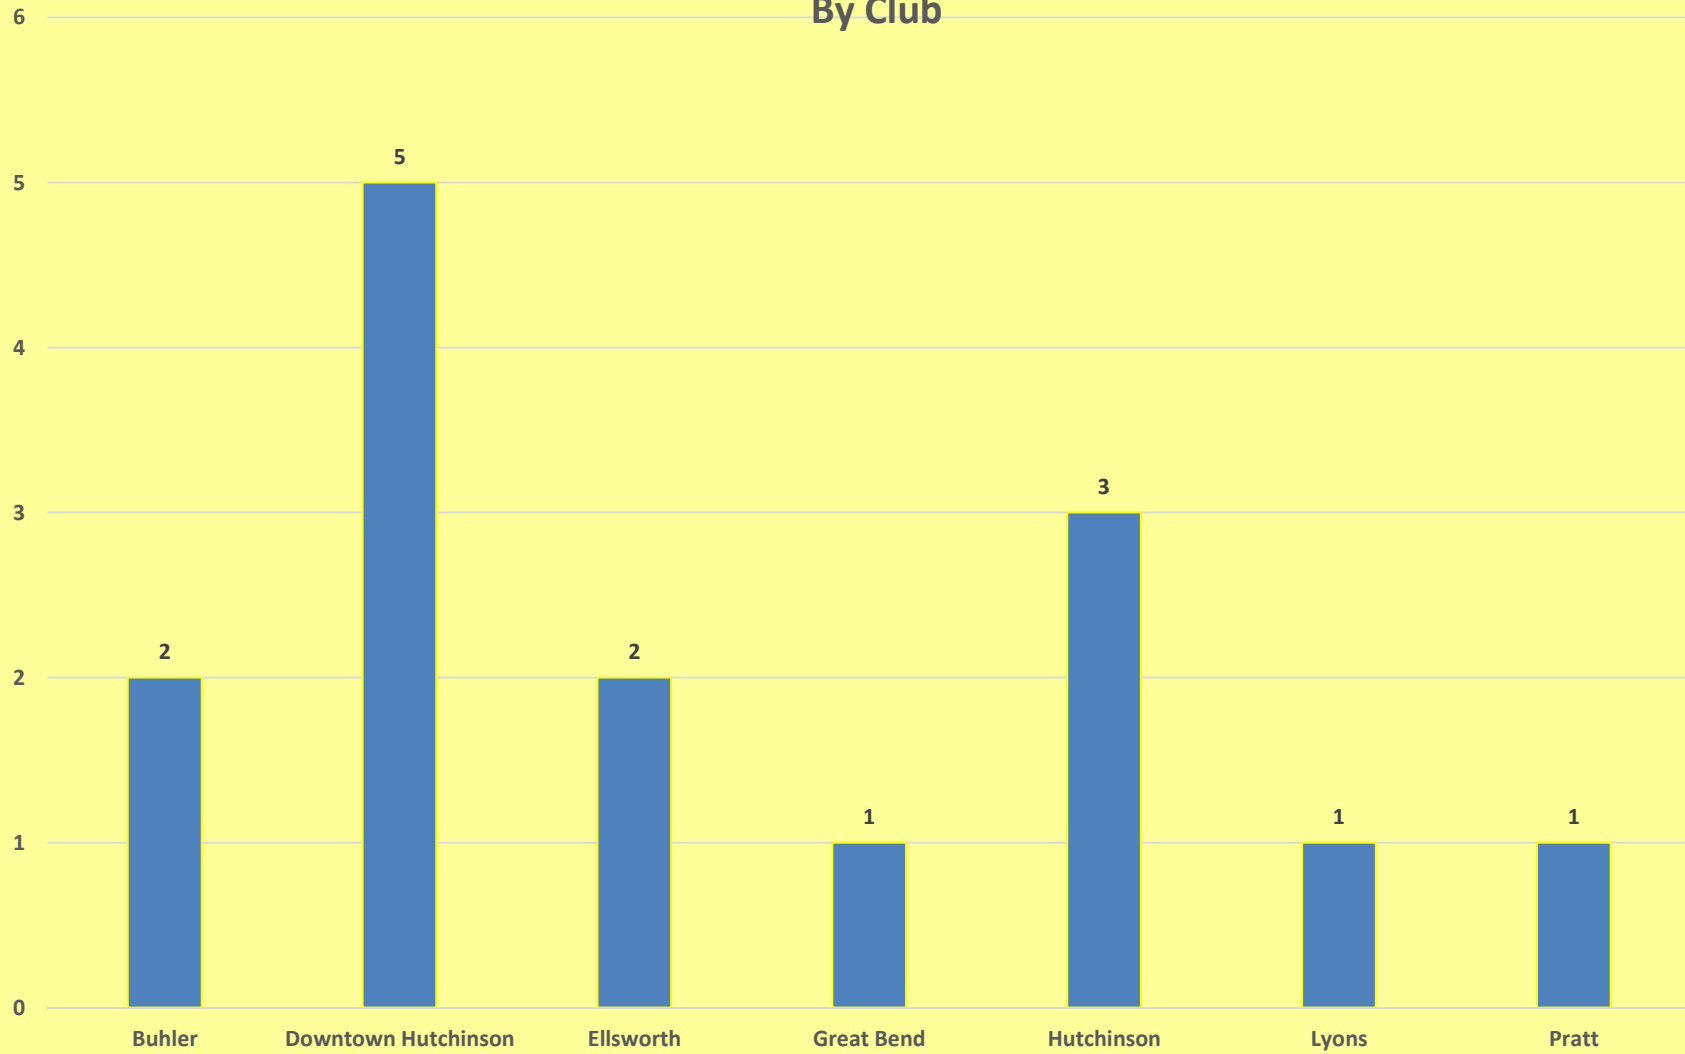

6/12/2016

Eliminate Walter Zeller Fellowships By Club

ELIMINATE
maternal/neonatal tetanus

Kiwaniis | **unicef**