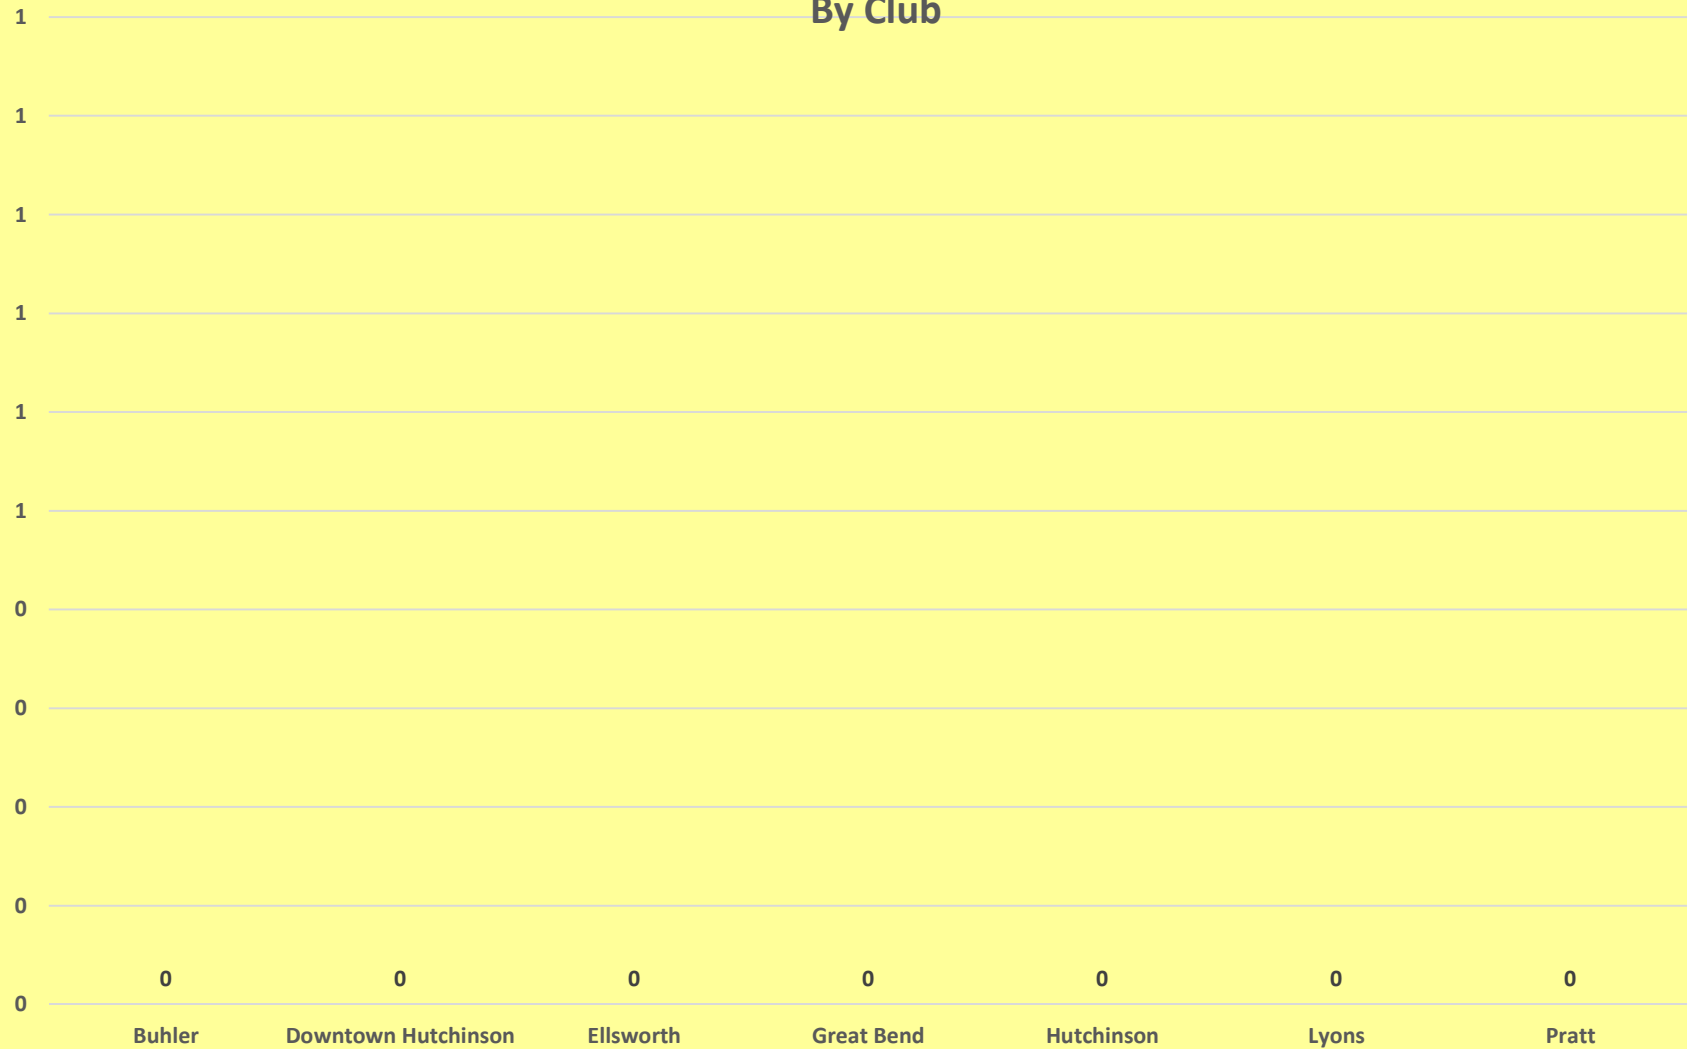

6/12/2016

Eliminate Centennial Awards By Club

ELIMINATE
maternal/neonatal tetanus

Kiwanis | **unicef**