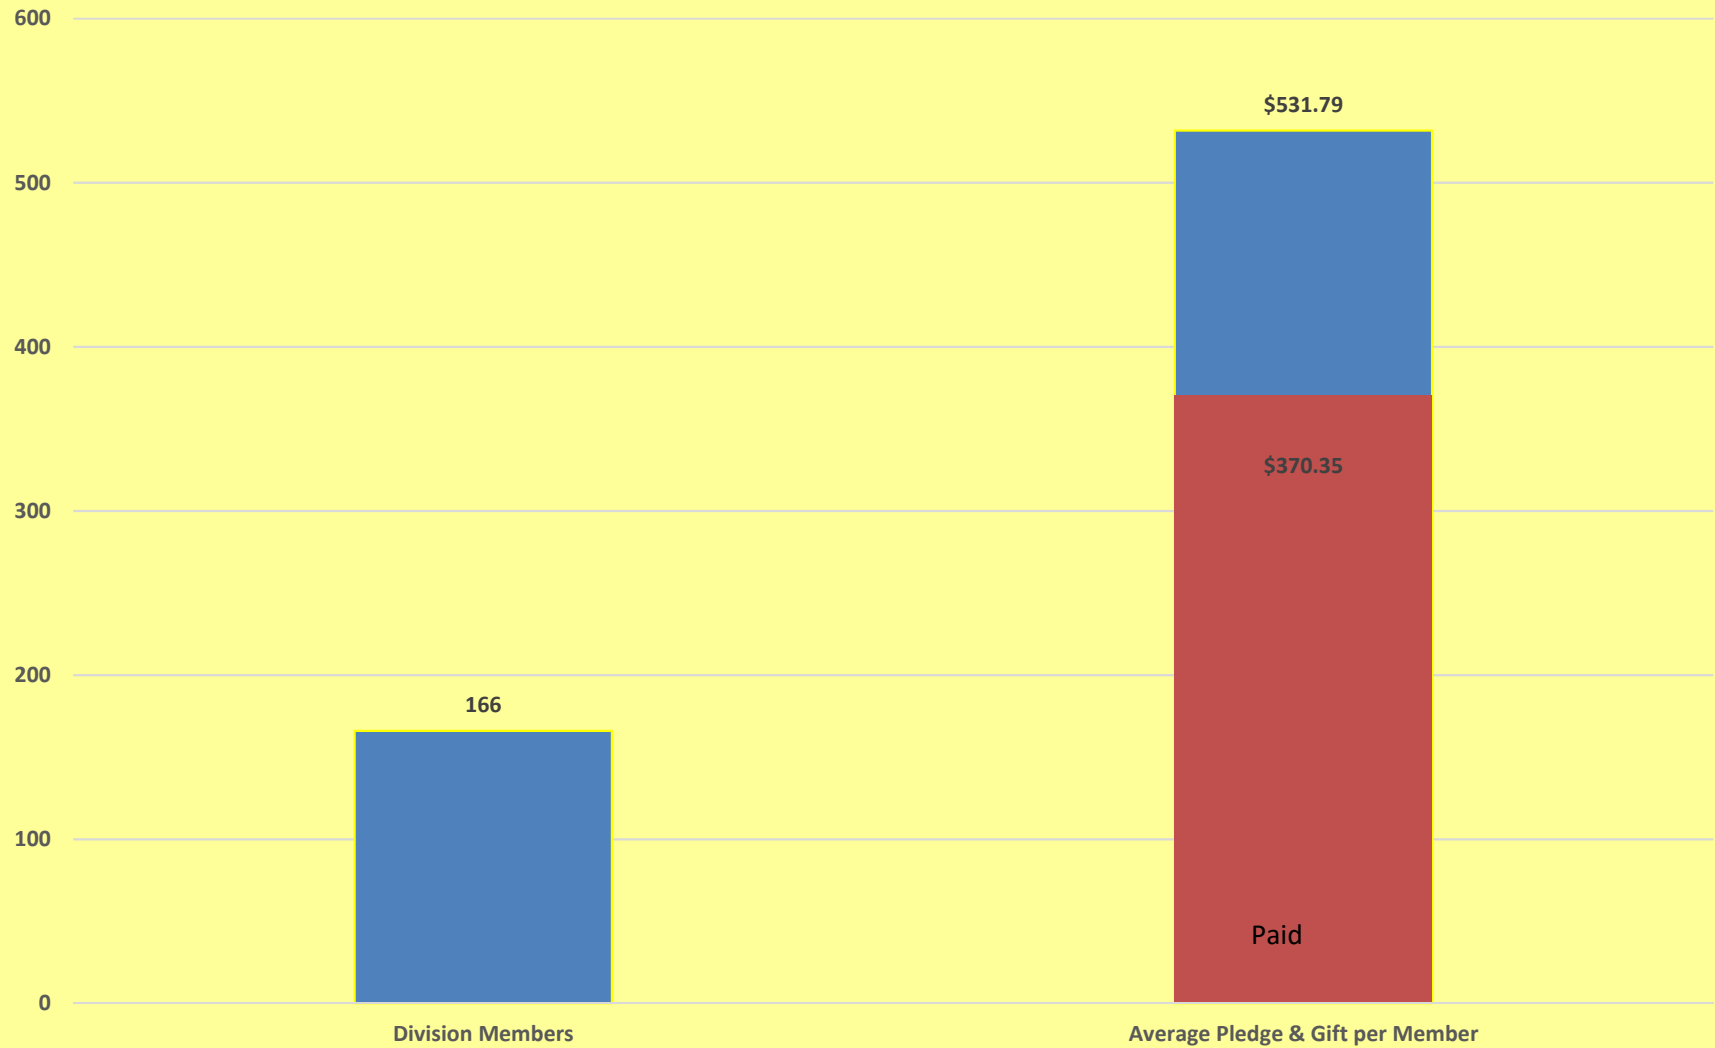

6/12/2016

Kansas District - Division 8 Eliminate Pledges & Gifts Member Average

ELIMINATE
maternal/neonatal tetanus

Kiwaniis

| **unicef**