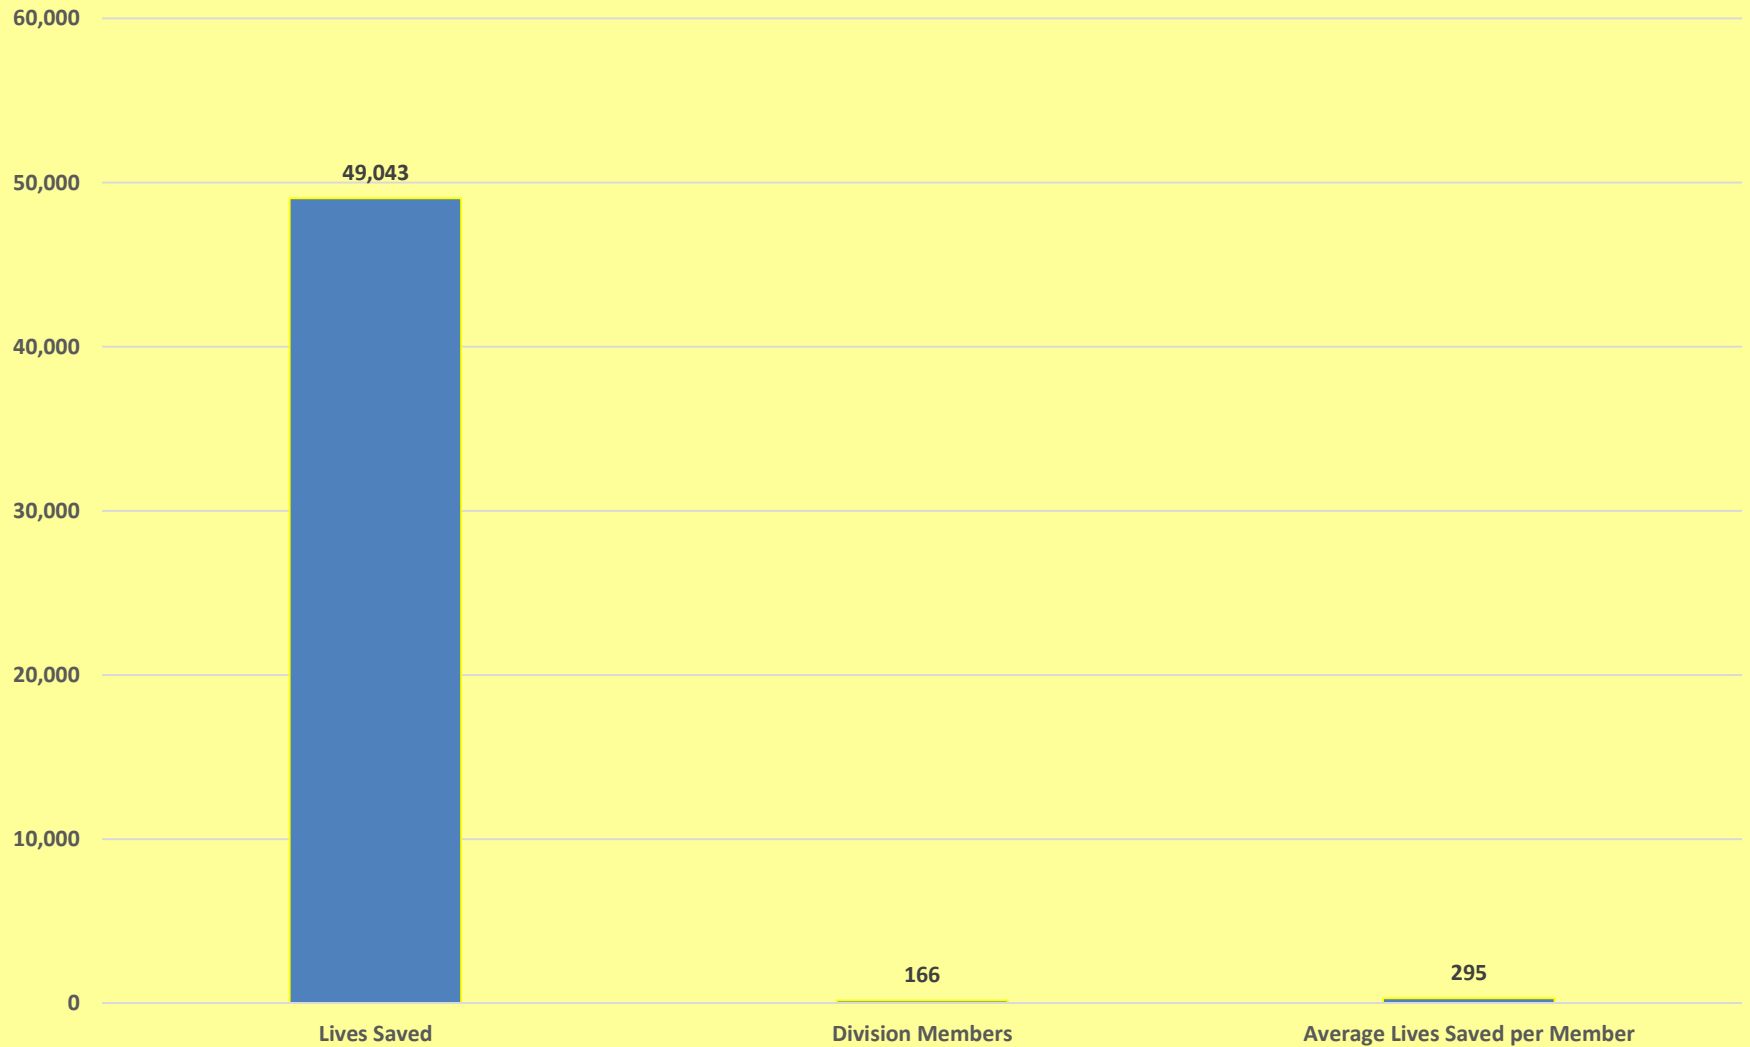

6/12/2016

Kansas District - Division 8 Eliminate Pledges & Gifts Lives Saved

ELIMINATE
maternal/neonatal tetanus

Kiwaniis

| **unicef**