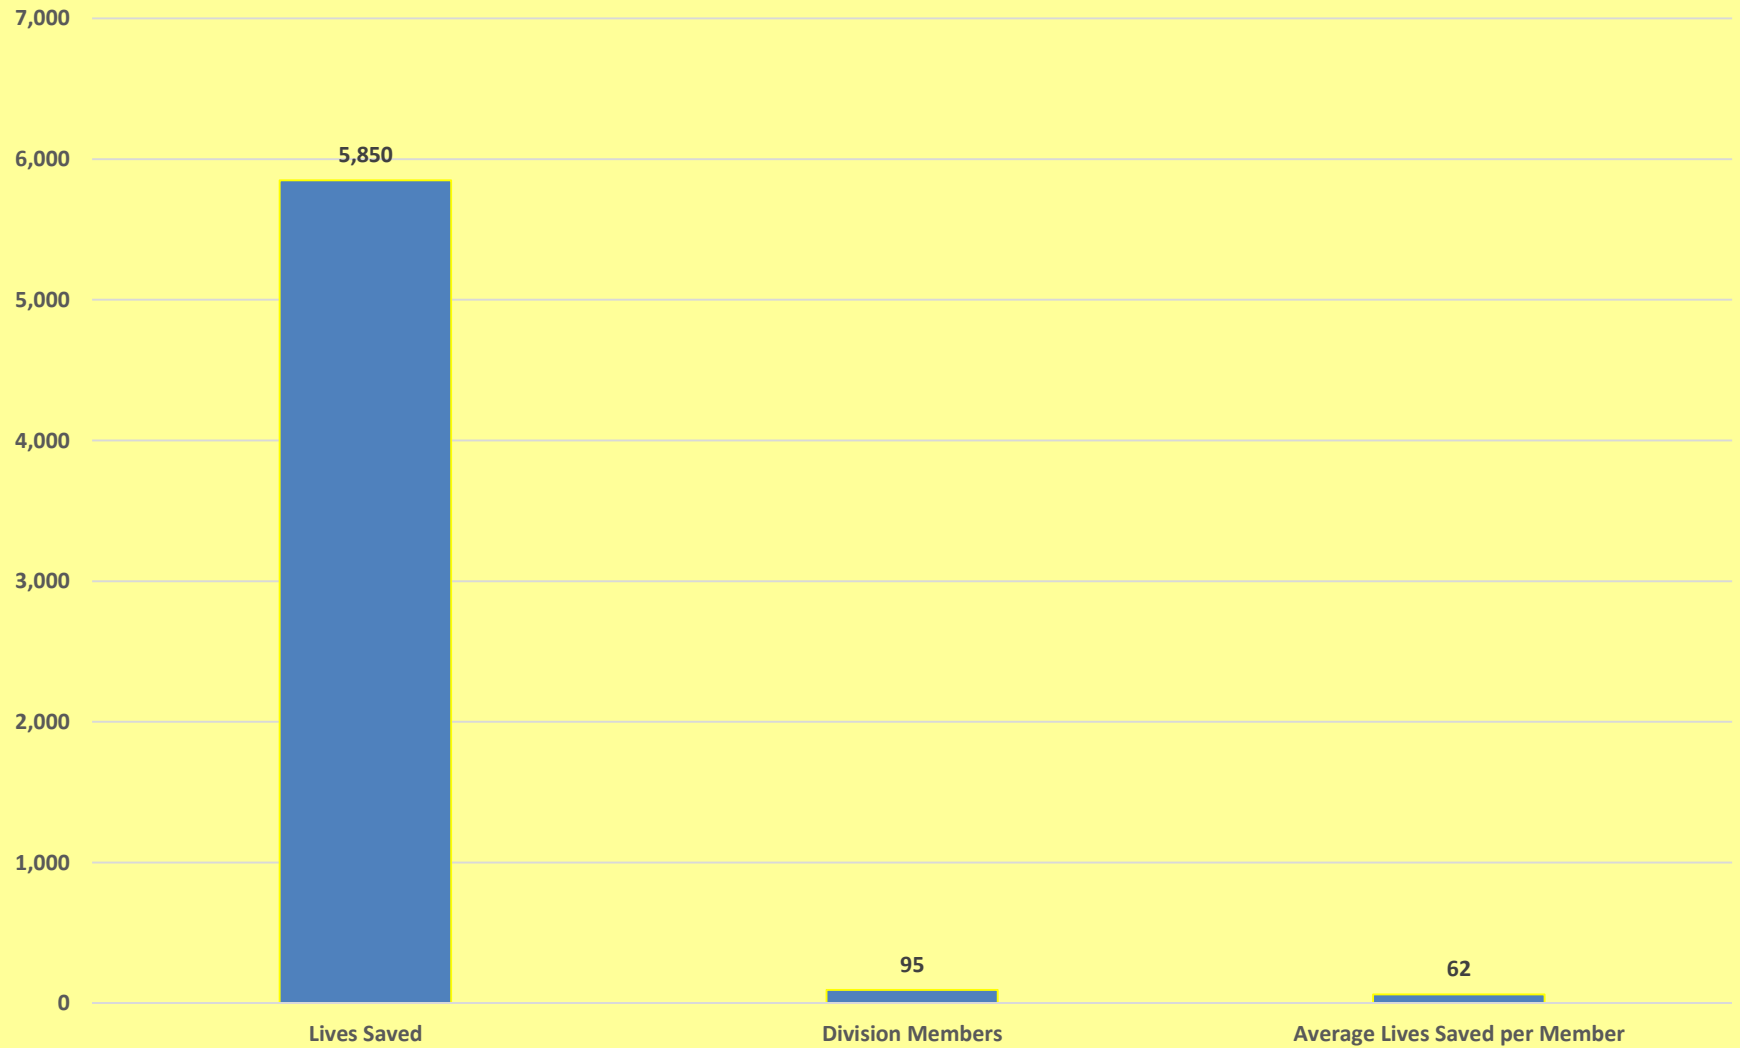

6/12/2016

Kansas District - Division 7 Eliminate Pledges & Gifts Lives Saved

ELIMINATE
maternal/neonatal tetanus

Kiwaniis

| **unicef**