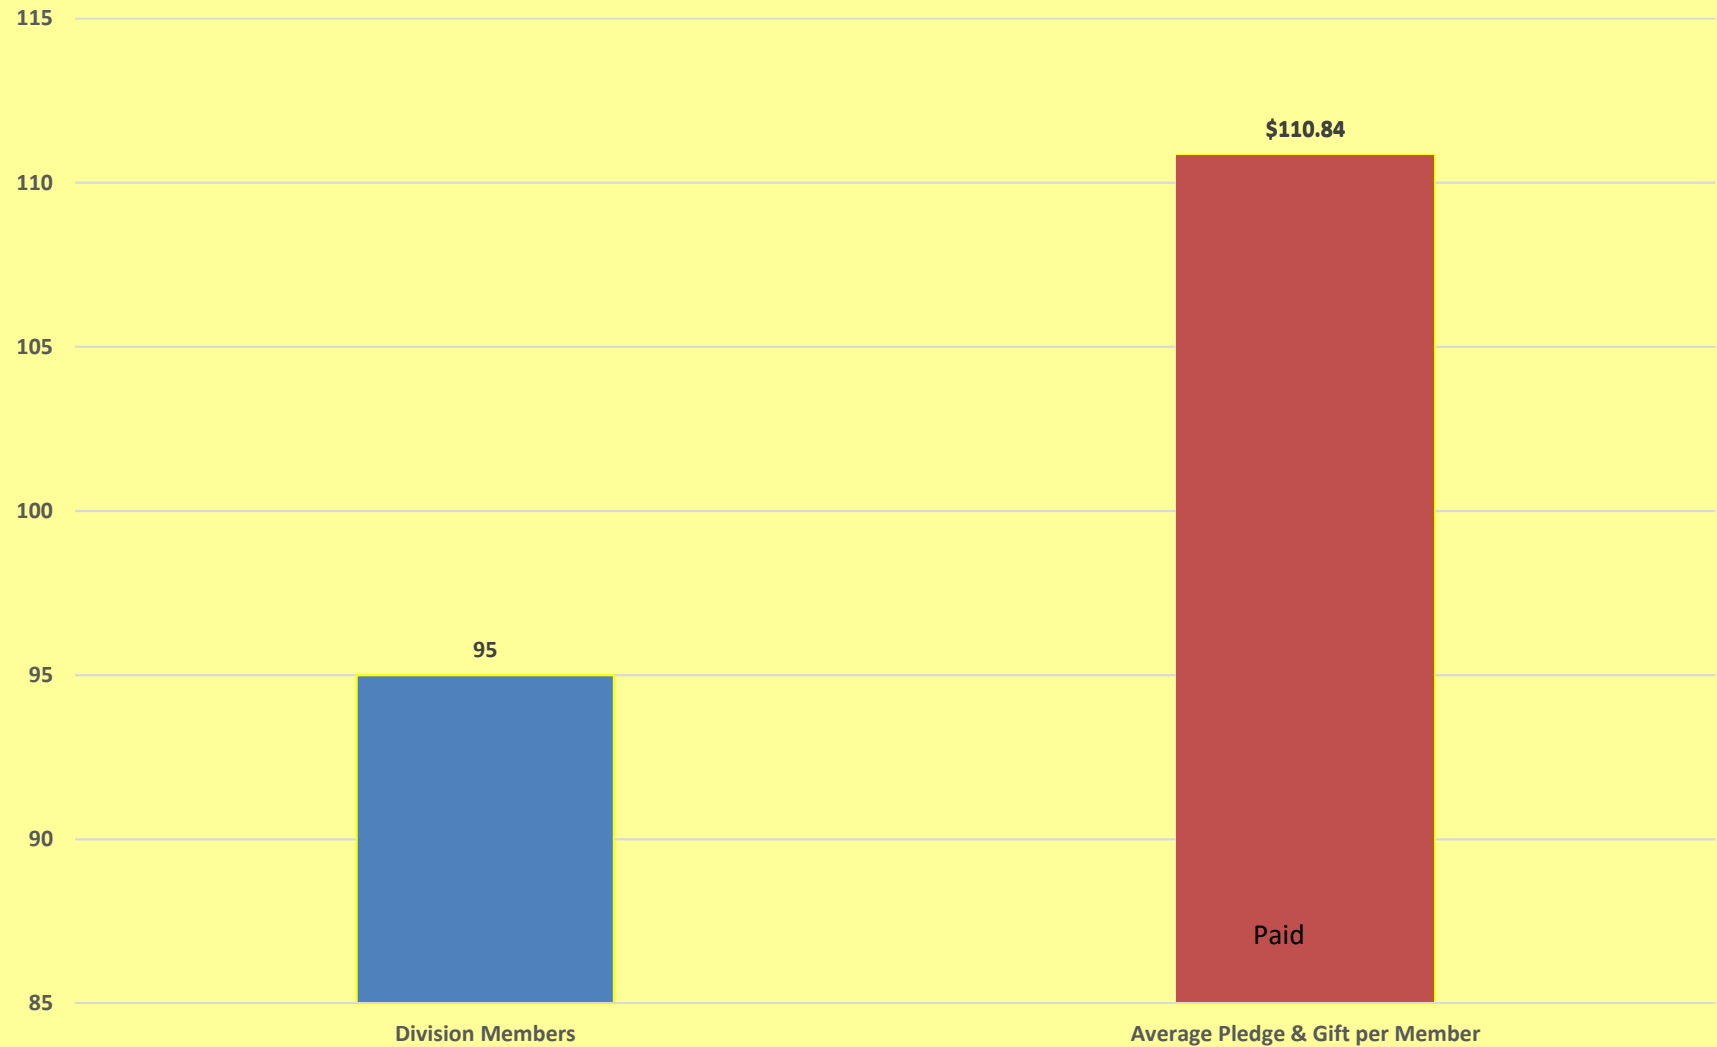

6/12/2016

Kansas District - Division 7 Eliminate Pledges & Gifts Member Average

ELIMINATE
maternal/neonatal tetanus

Kiwaniis | **unicef**