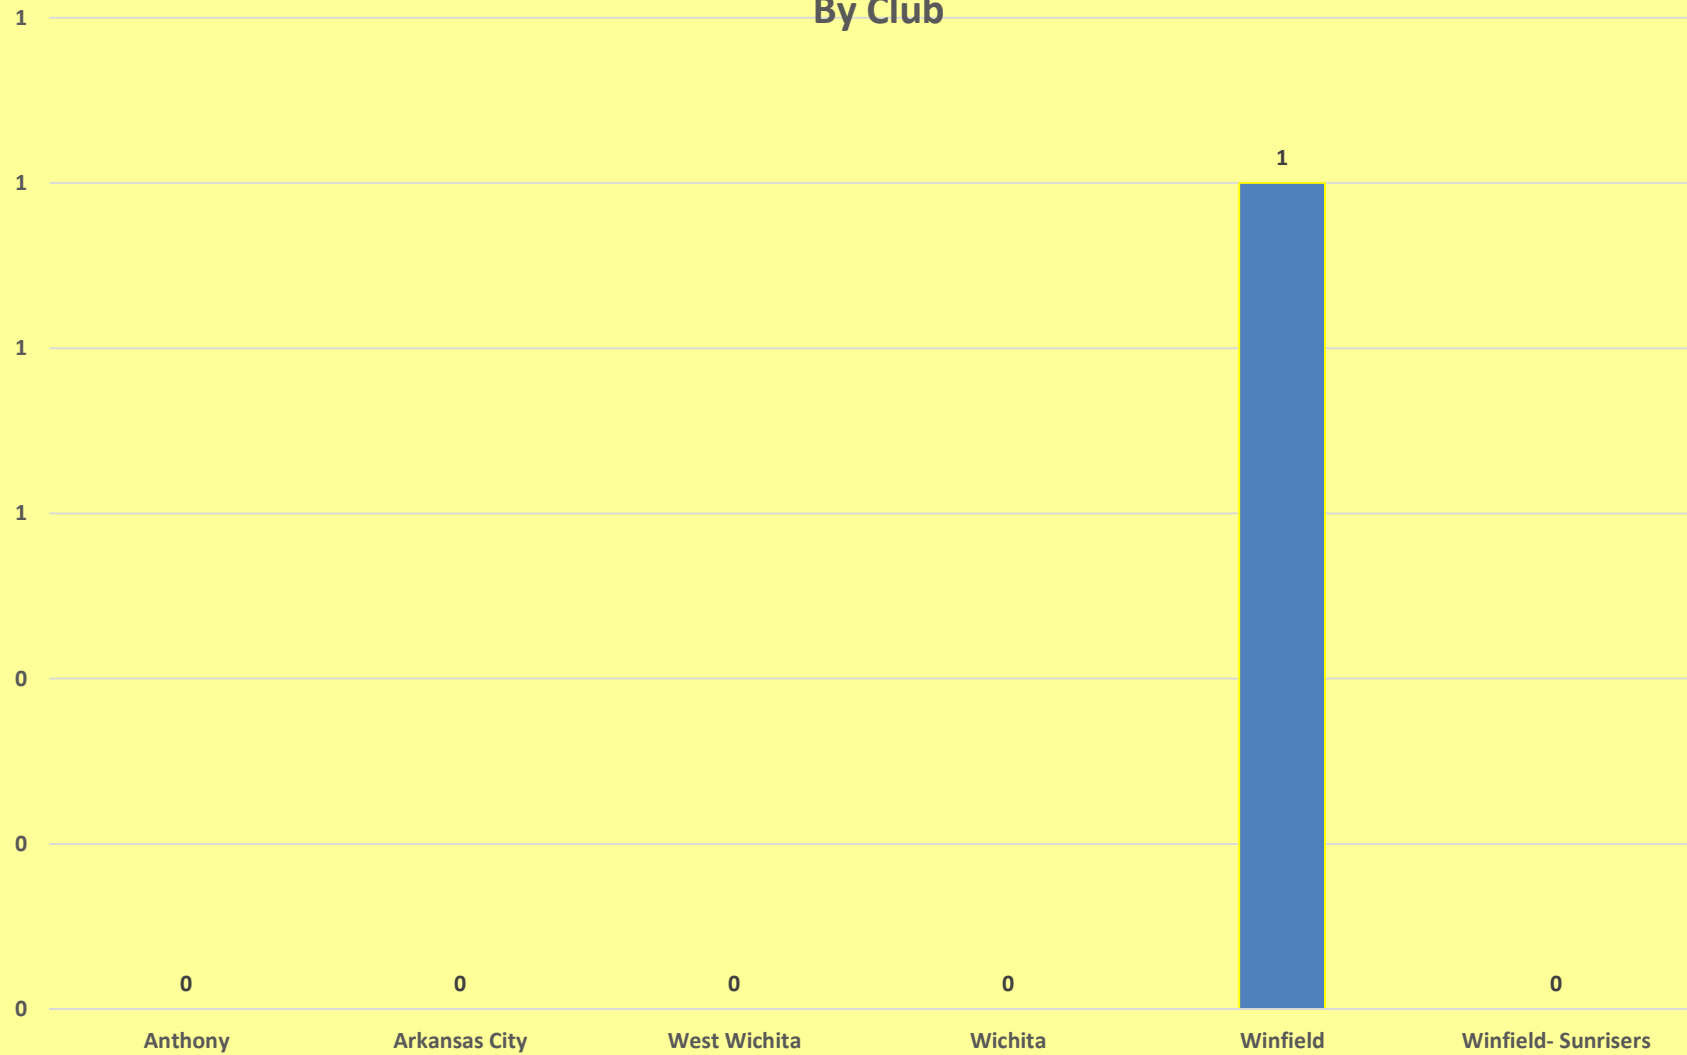

6/12/2016

Eliminate Walter Zeller Fellowships By Club

ELIMINATE
maternal/neonatal tetanus

Kiwaniis | **unicef**