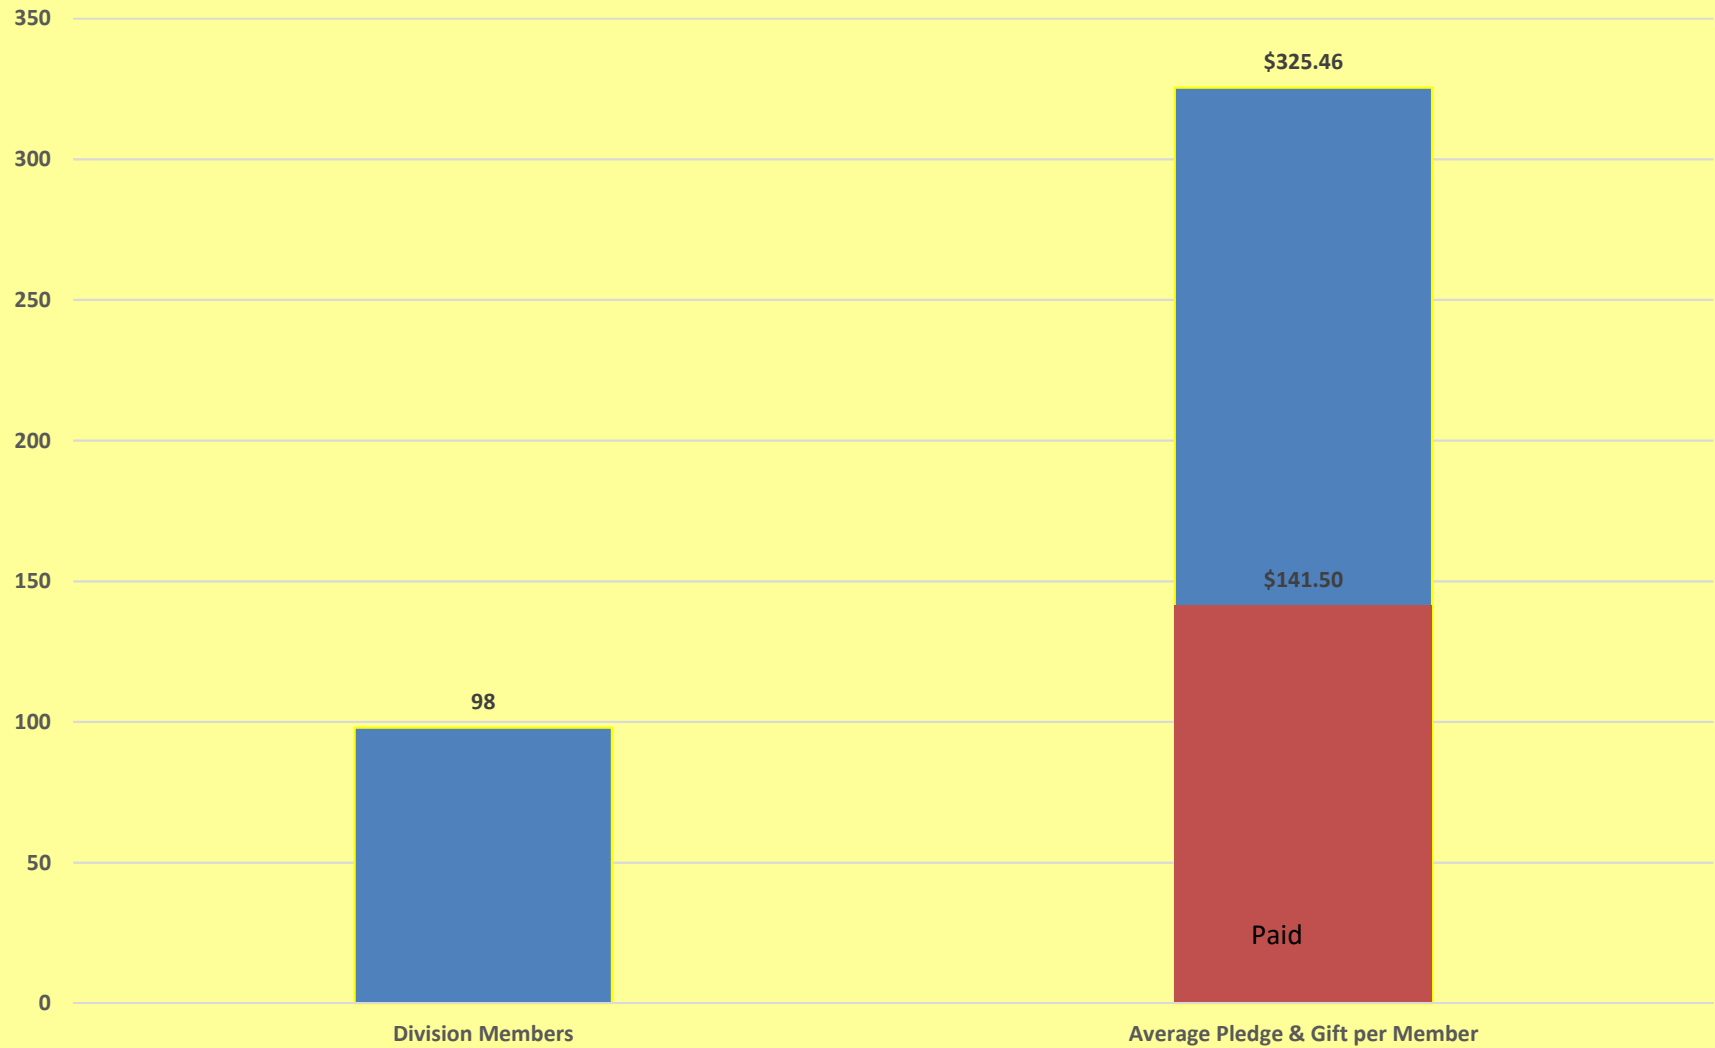

6/12/2016

Kansas District - Division 6 Eliminate Pledges & Gifts Member Average

ELIMINATE
maternal/neonatal tetanus

Kiwaniis

| **unicef**