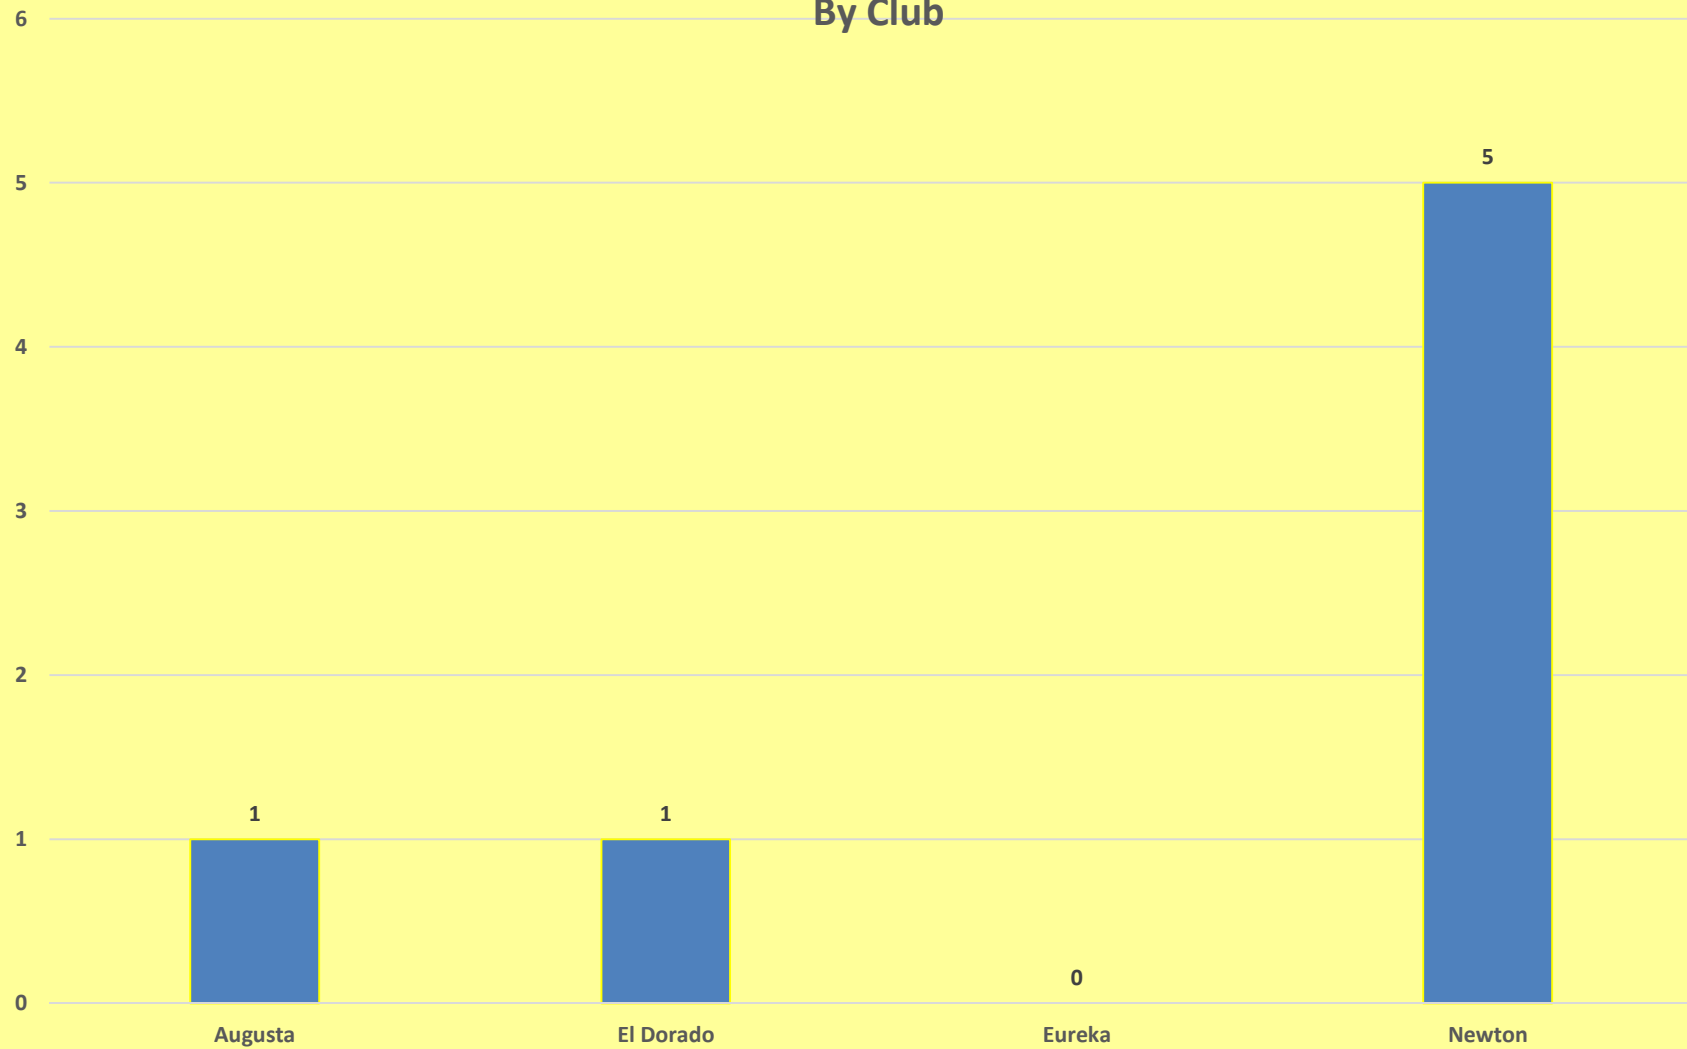

6/12/2016

Eliminate Walter Zeller Fellowships By Club

ELIMINATE
maternal/neonatal tetanus

Kiwaniis

| **unicef**