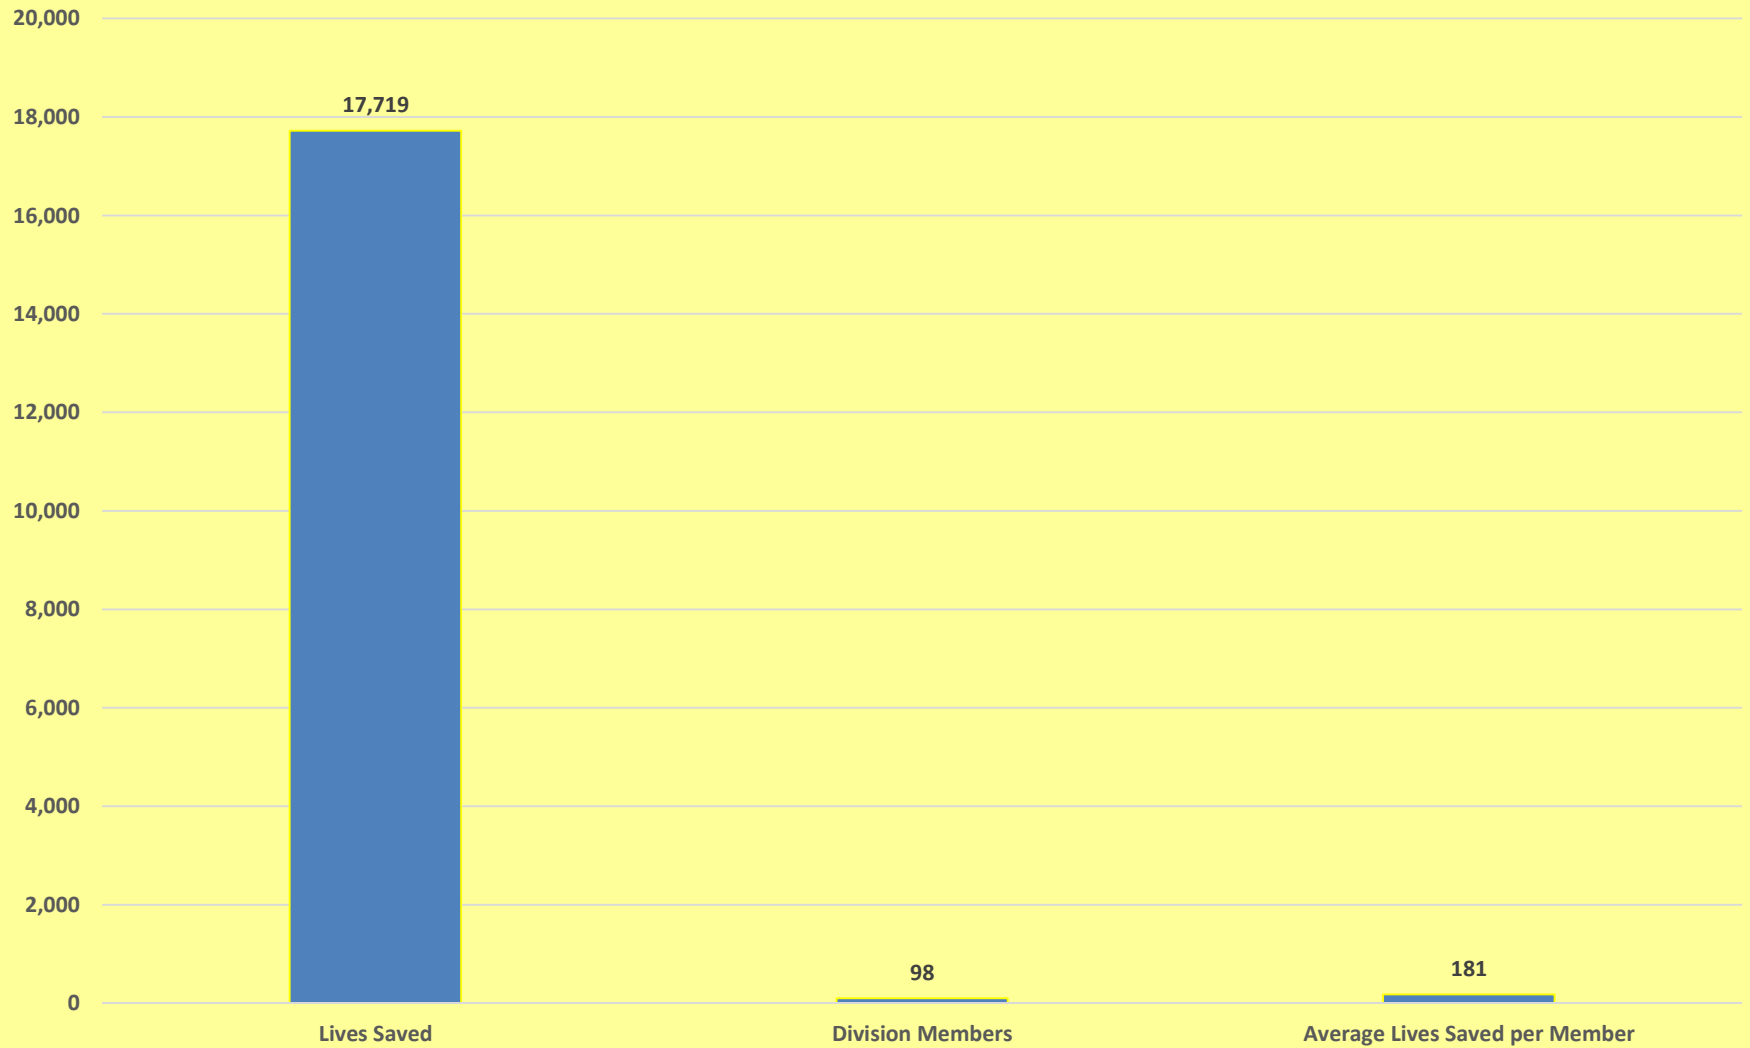

6/12/2016

Kansas District - Division 6 Eliminate Pledges & Gifts Lives Saved

ELIMINATE
maternal/neonatal tetanus

Kiwaniis

| **unicef**