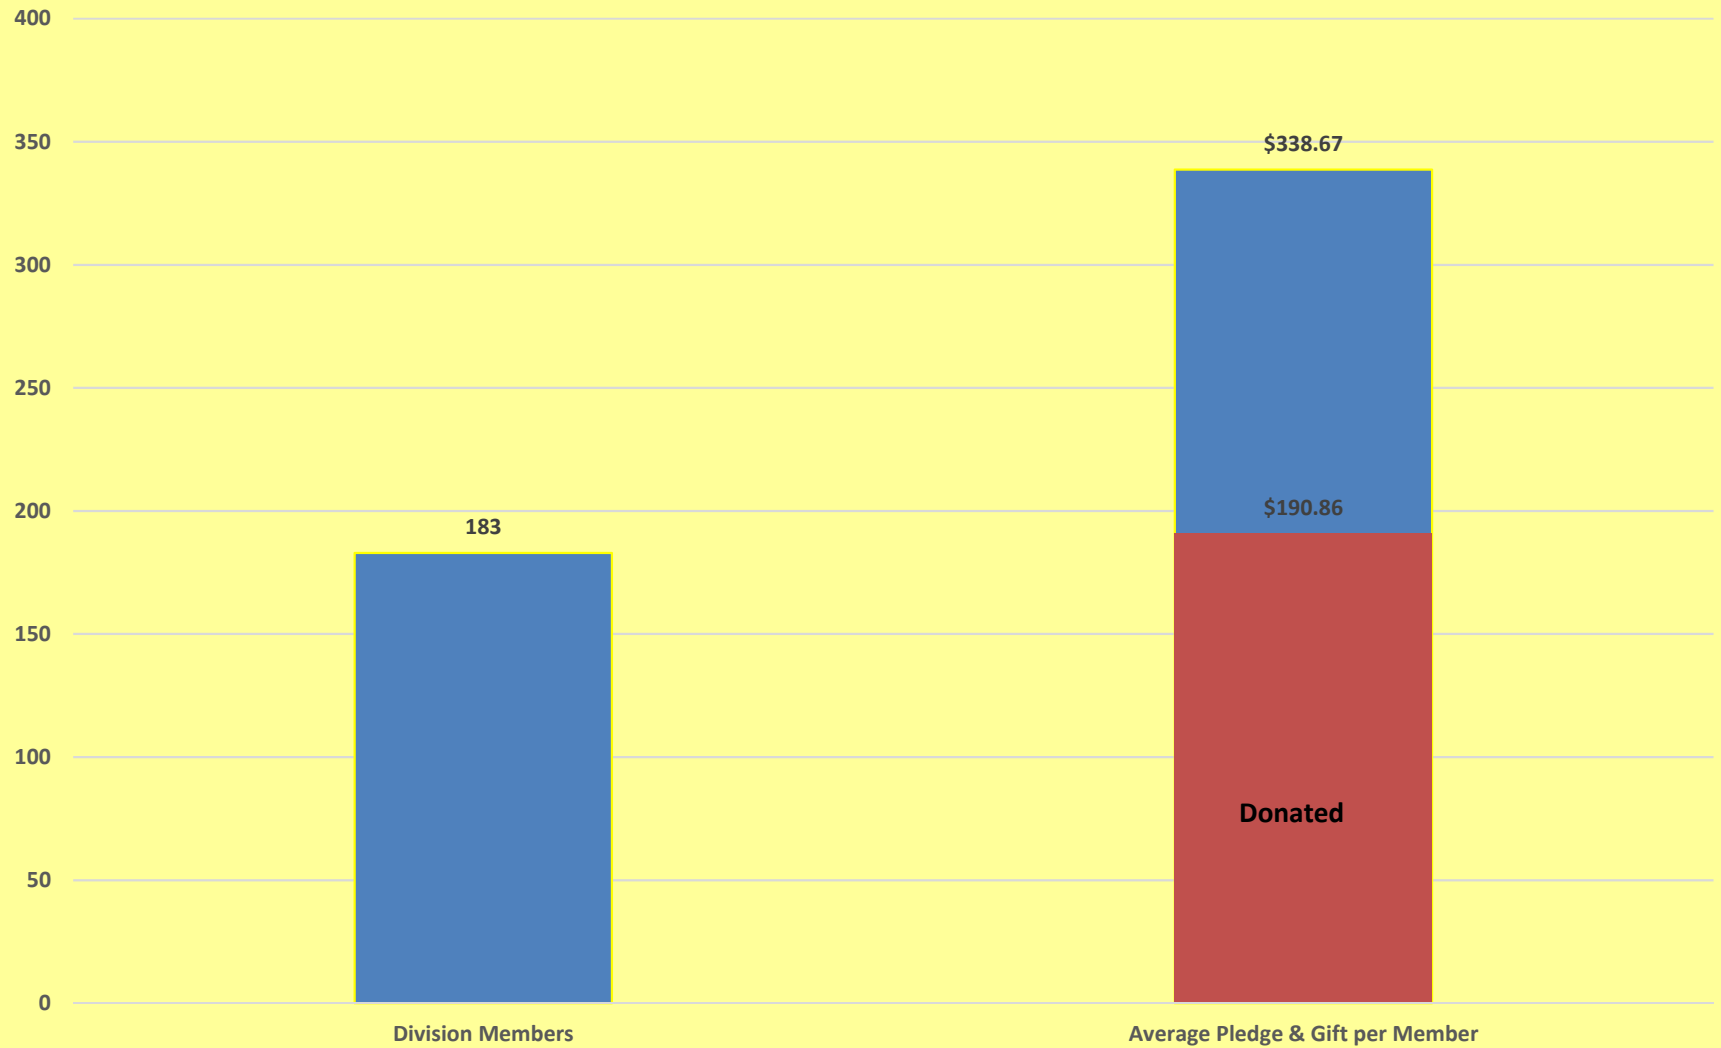

6/12/2016

Kansas District - Division 5 Eliminate Pledges & Gifts Club Breakdown

ELIMINATE
maternal/neonatal tetanus

Kiwanis

| **unicef**

6/12/2016

Kansas District - Division 5 Eliminate Pledges & Gifts Member Average

ELIMINATE
maternal/neonatal tetanus

Kiwaniis

| **unicef**

6/12/2016

Kansas District - Division 5 Eliminate Pledges & Gifts Lives Saved

ELIMINATE
maternal/neonatal tetanus

Kiwaniis

| **unicef**