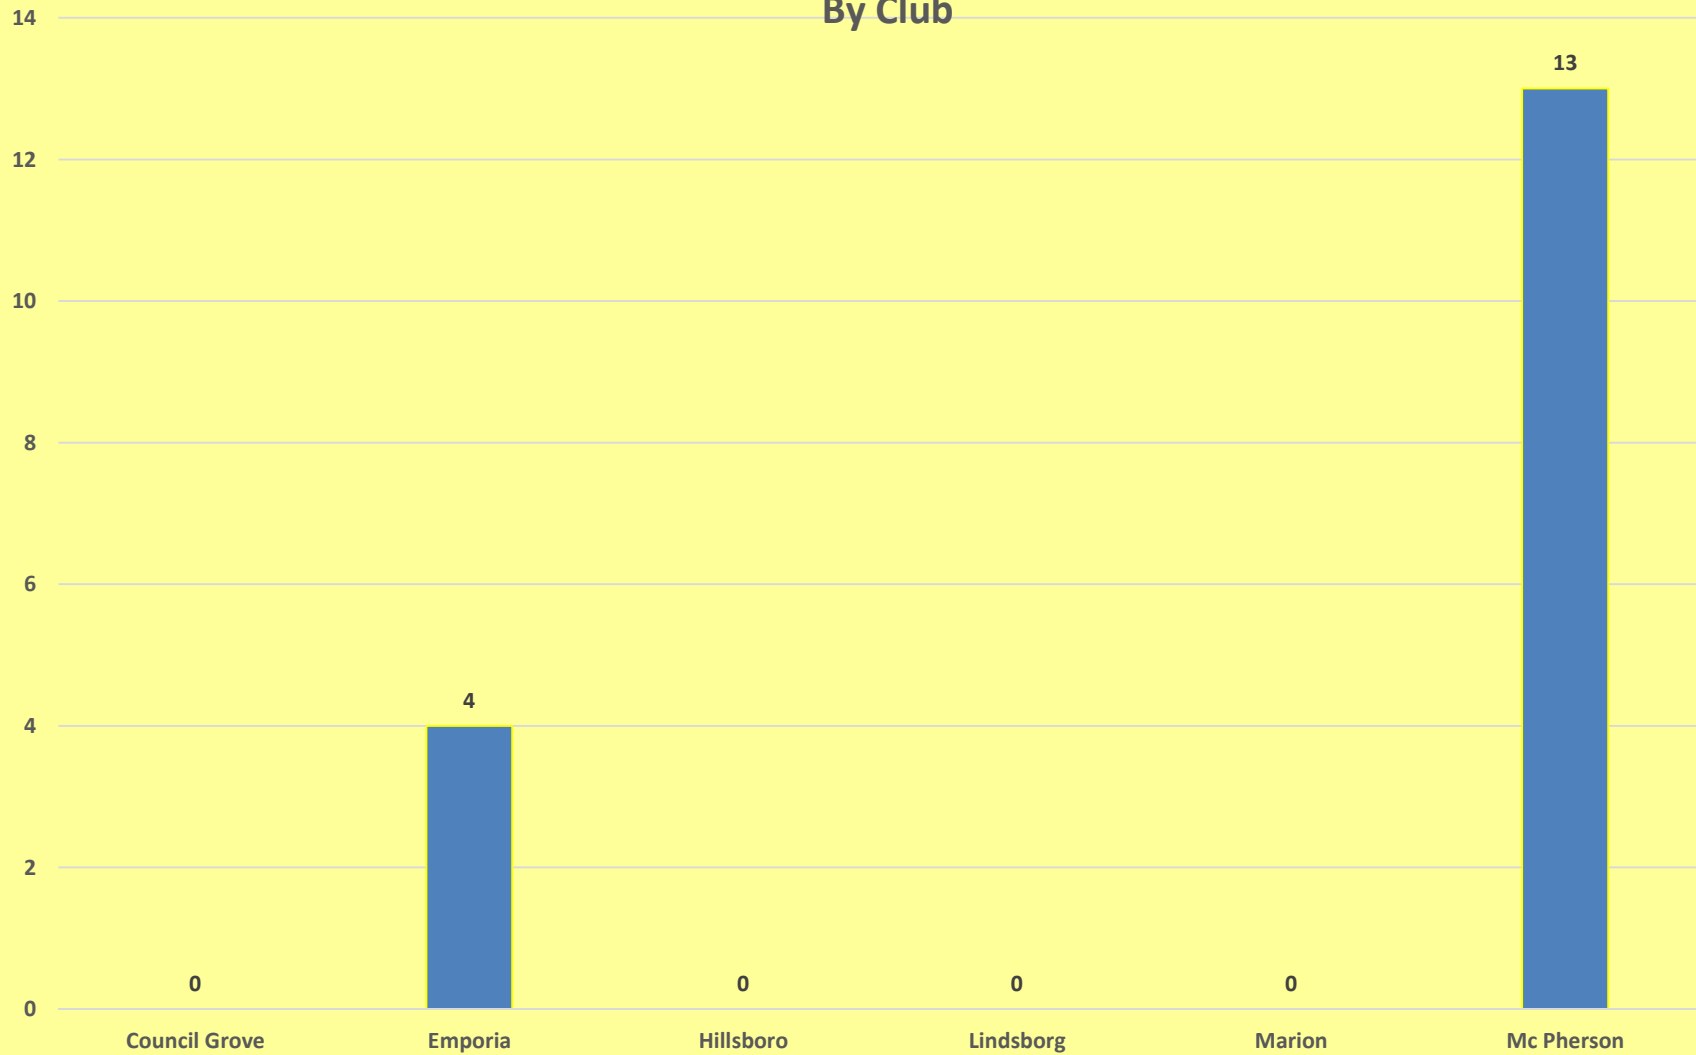

6/12/2016

Kansas District - Division 5 Eliminate Model Clubs

ELIMINATE
maternal/neonatal tetanus

Kiwaniis | **unicef** 

6/12/2016

Eliminate Walter Zeller Fellowships By Club

ELIMINATE
maternal/neonatal tetanus