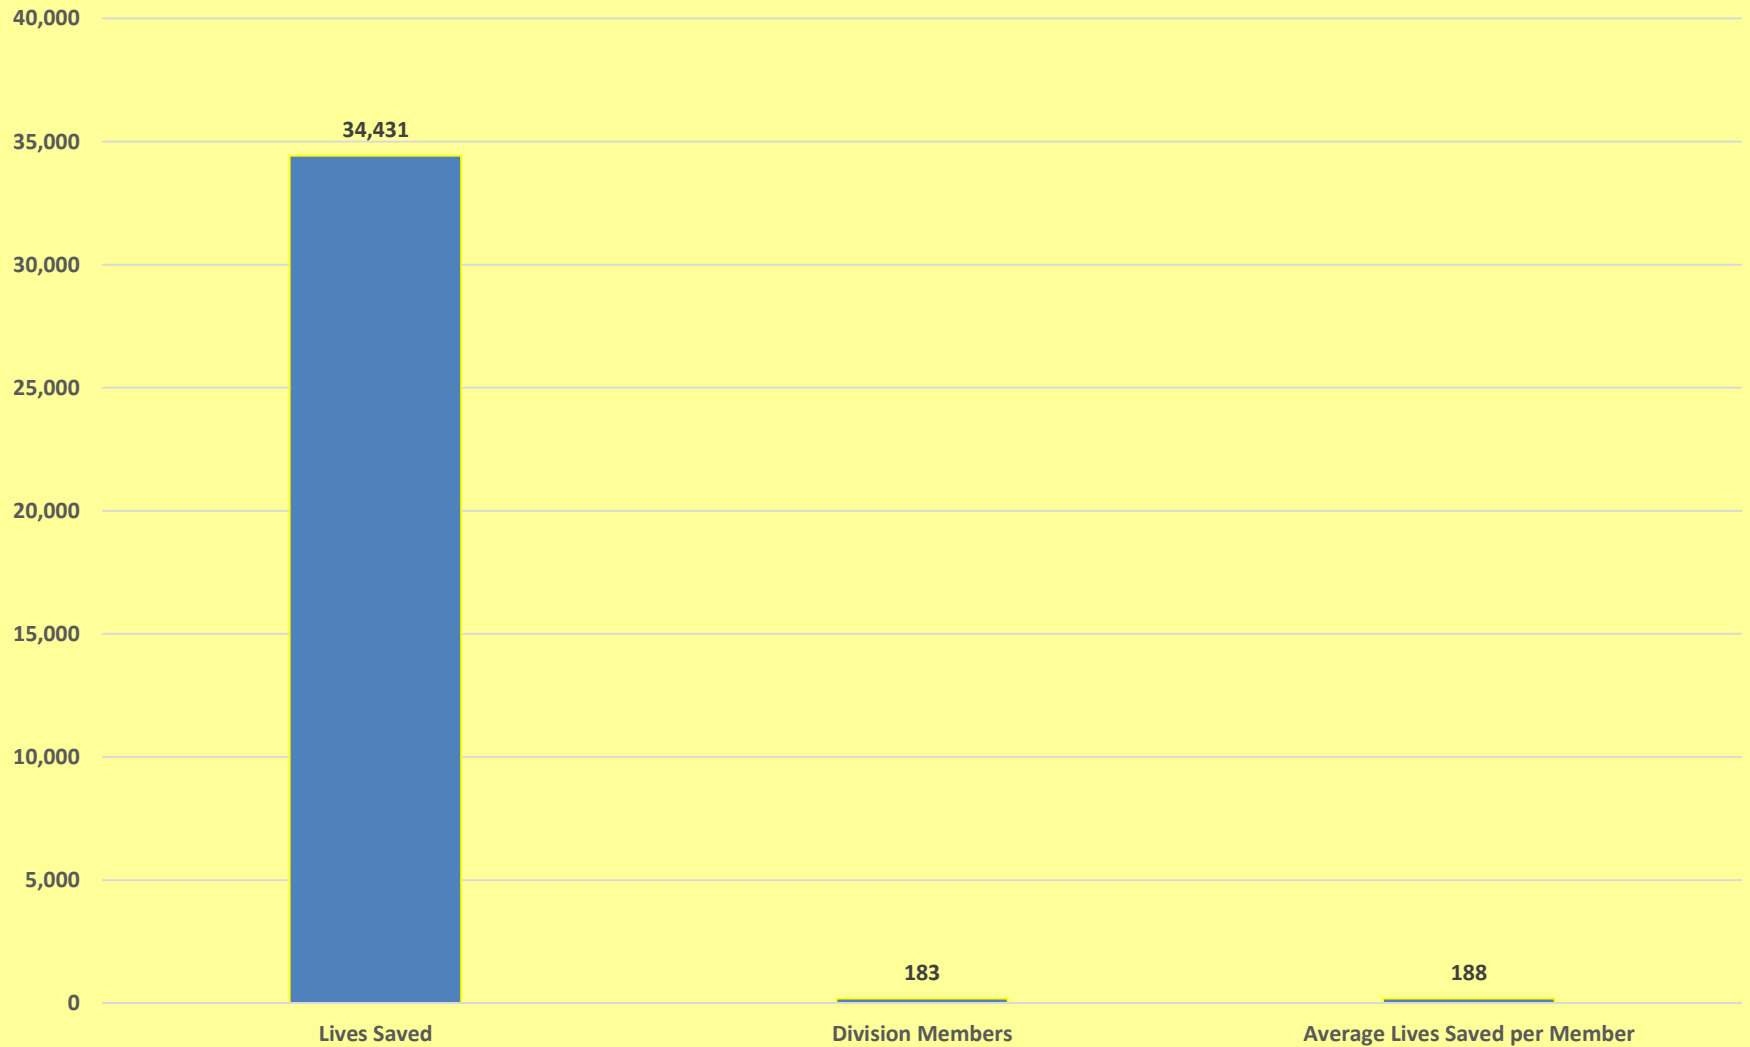

ELIMINATE
maternal/neonatal tetanus

Kiwaniis

| **unicef**

6/12/2016

Kansas District - Division 5 Eliminate Pledges & Gifts Lives Saved

ELIMINATE
maternal/neonatal tetanus

Kiwaniis

| **unicef**