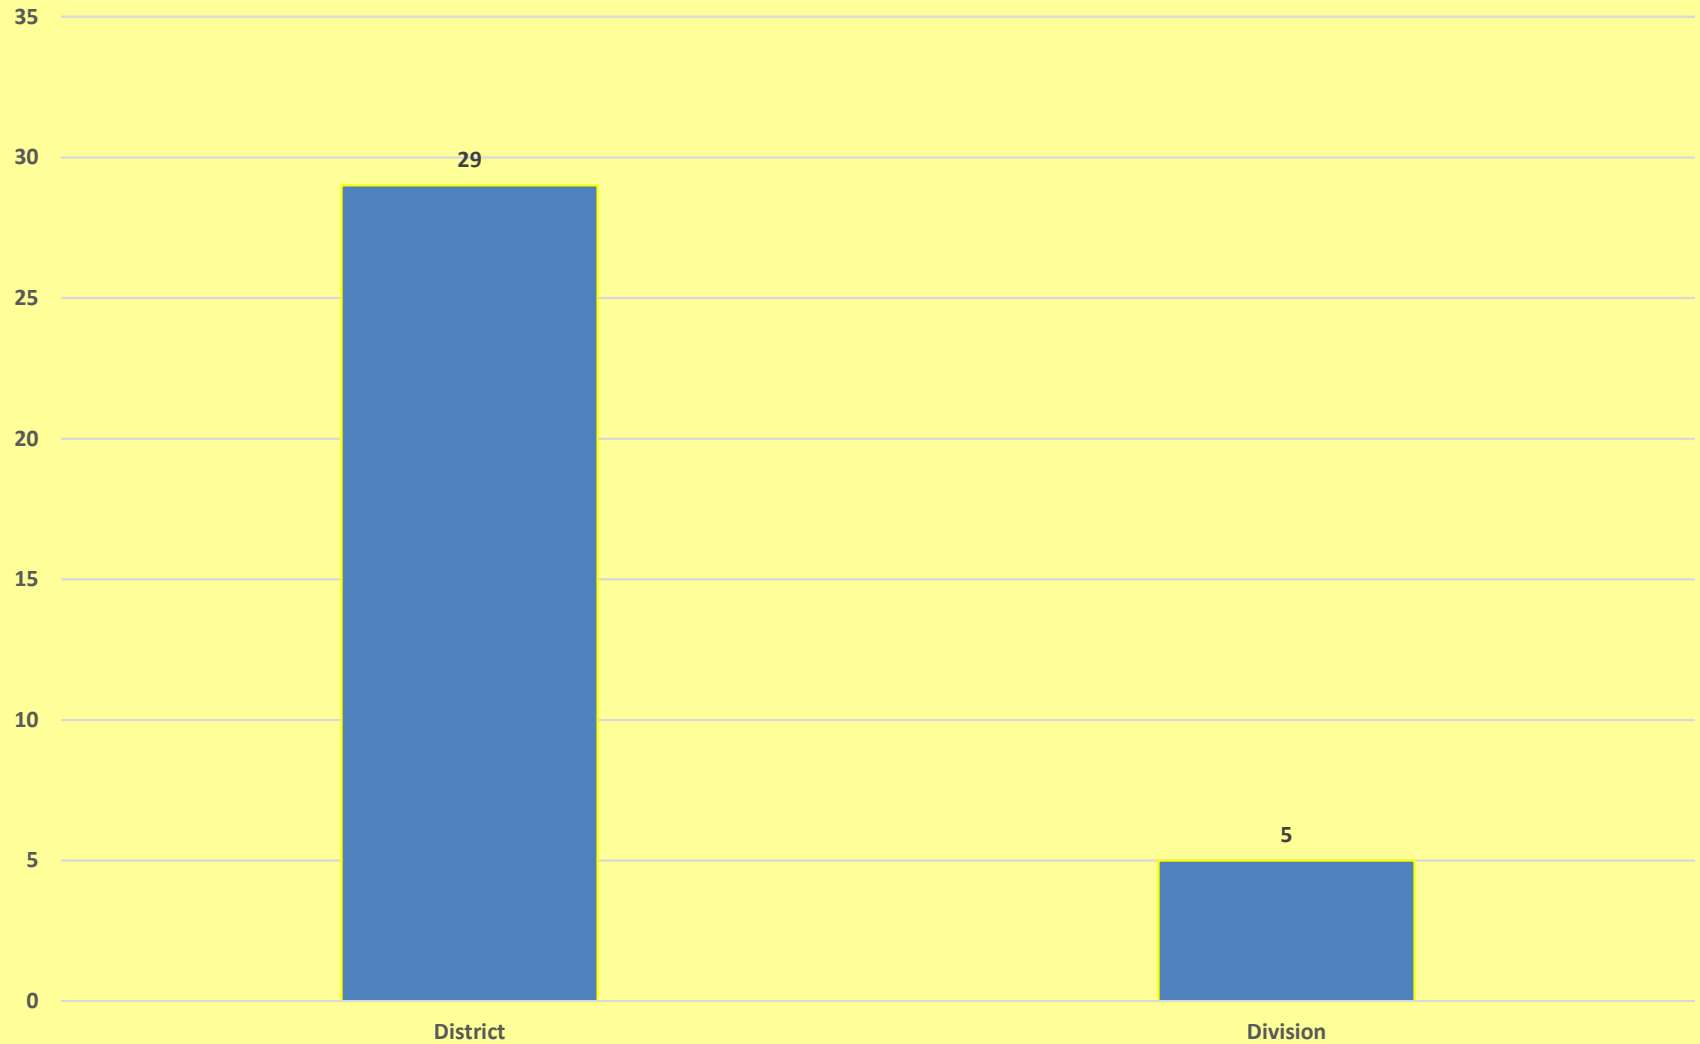

6/12/2016

Kansas District - Division 4 Eliminate Model Clubs

ELIMINATE
maternal/neonatal tetanus

Kiwaniis | **unicef**