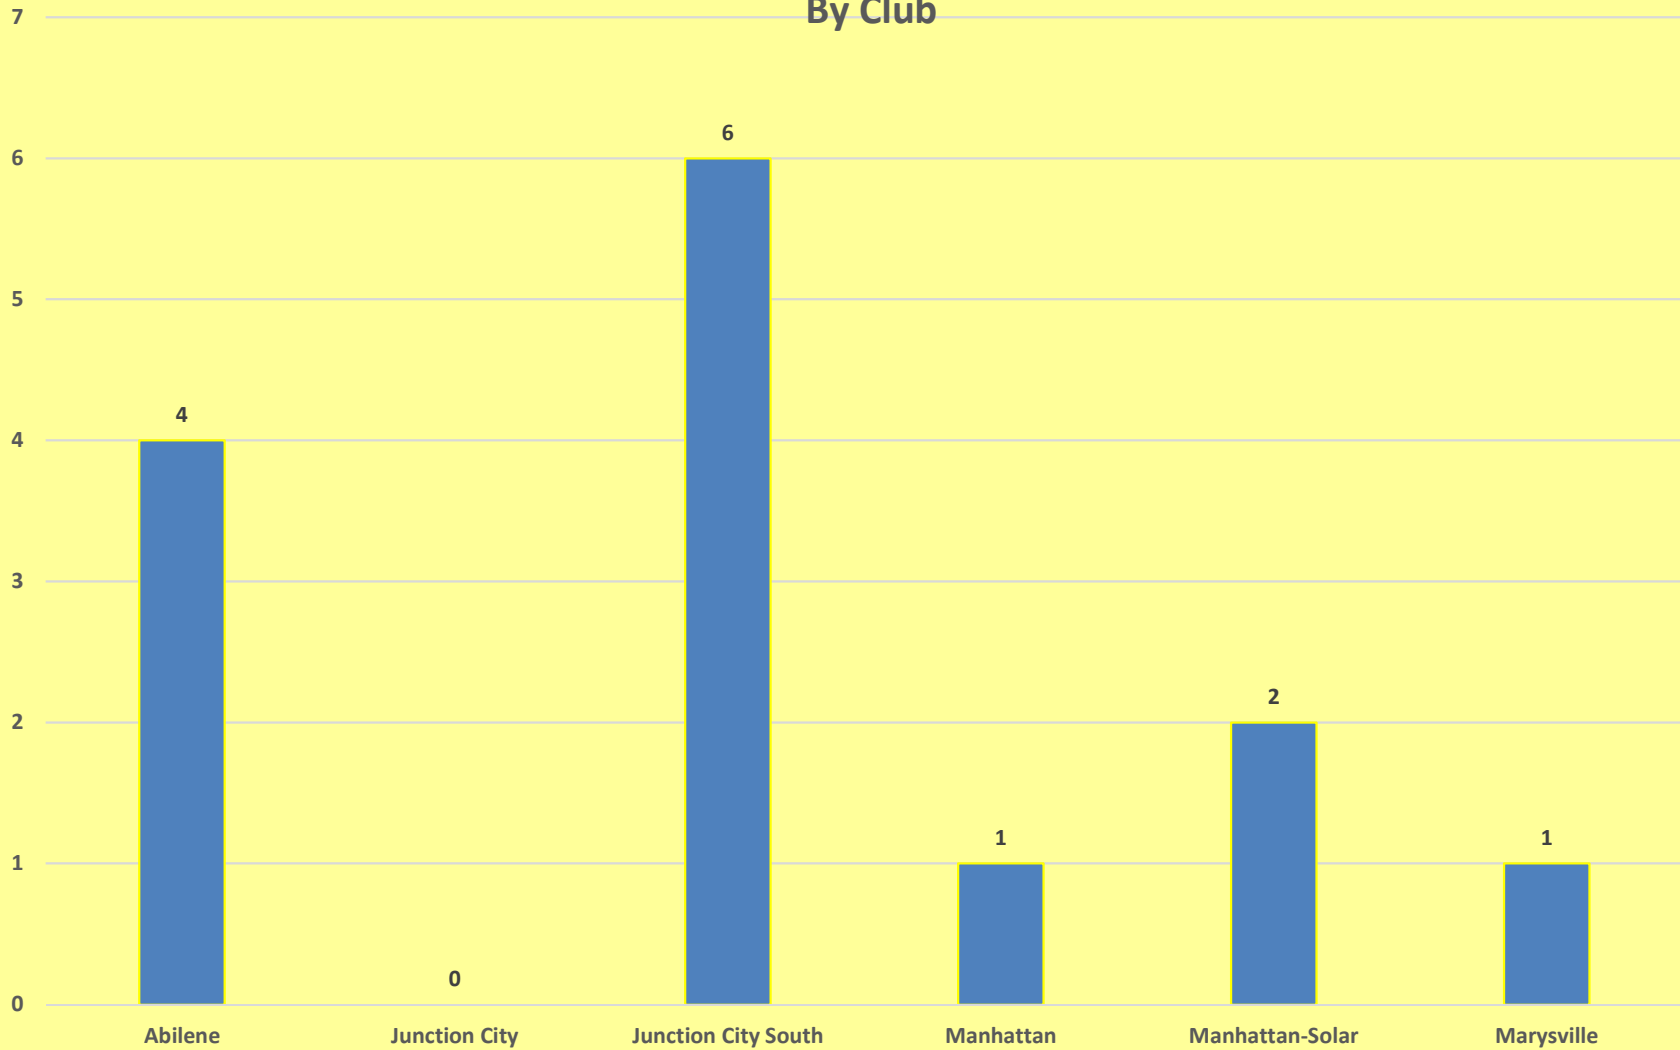

6/12/2016

Kansas District - Division 4 Eliminate Model Clubs

ELIMINATE
maternal/neonatal tetanus

Kiwaniis | **unicef** 

6/12/2016

Eliminate Walter Zeller Fellowships By Club

ELIMINATE
maternal/neonatal tetanus