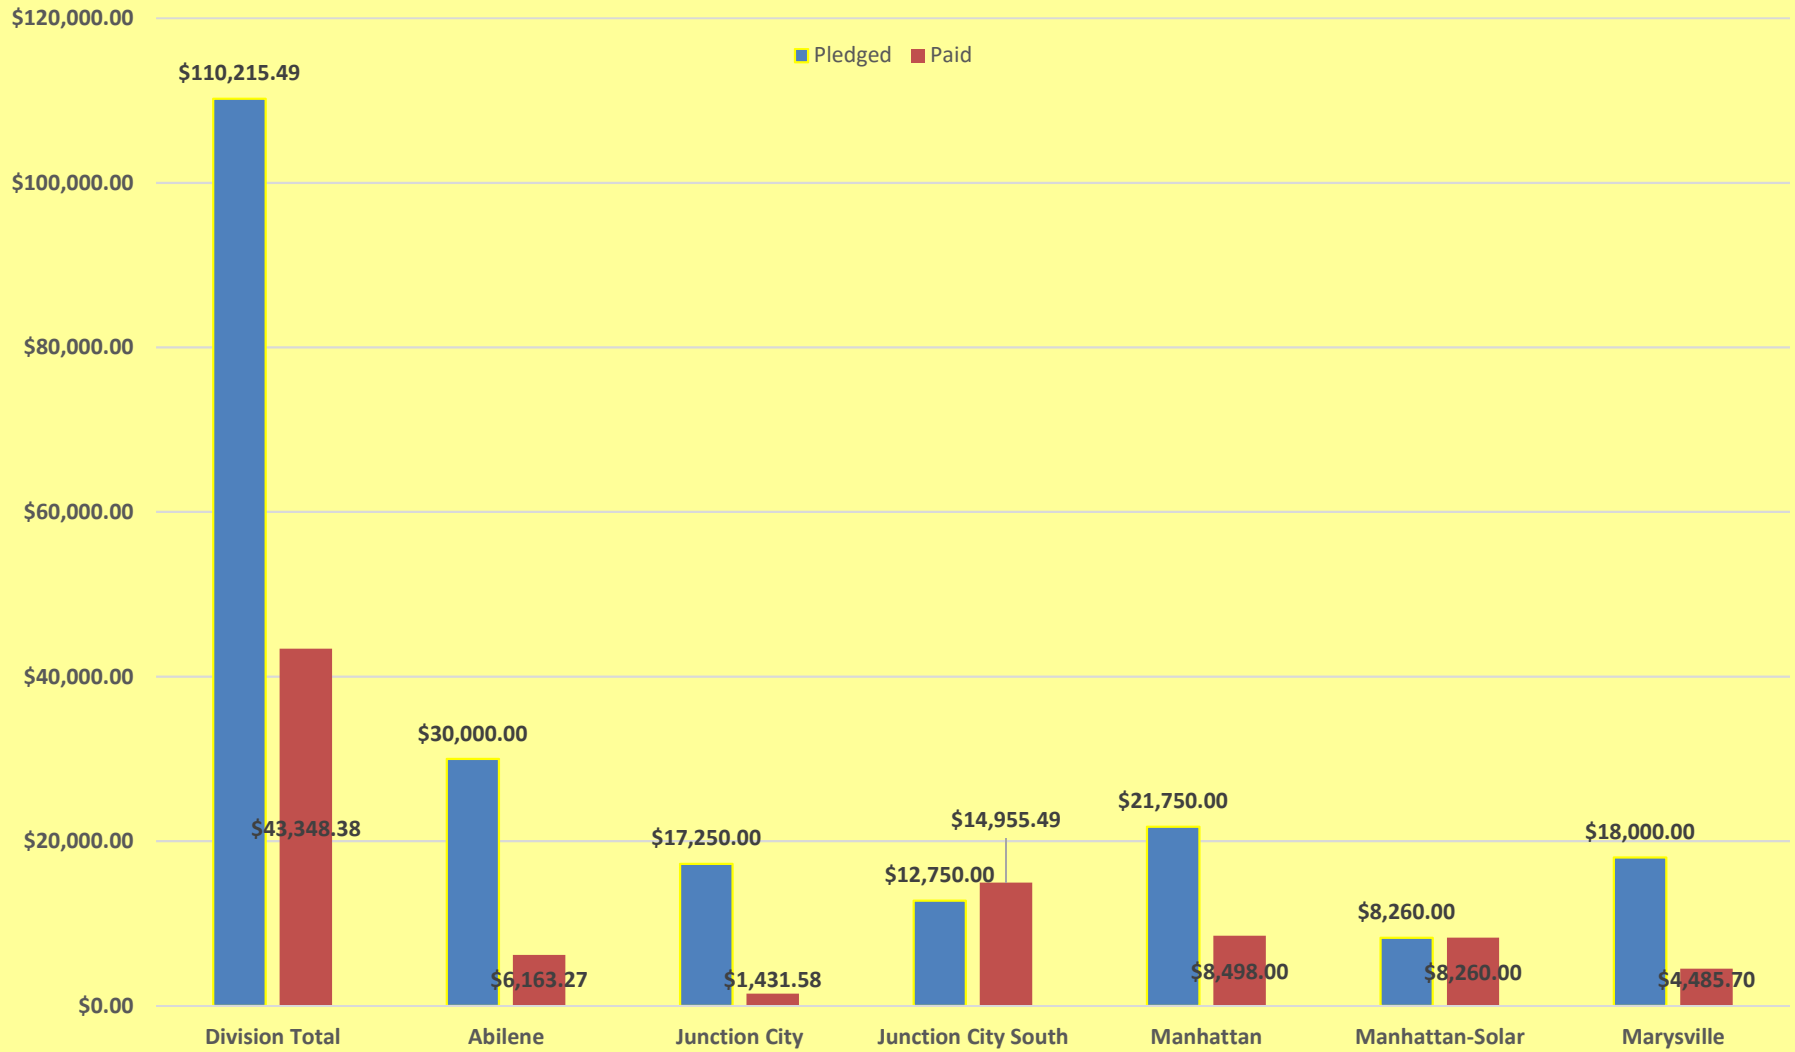

6/12/2016

Kansas District - Division 4 Eliminate Pledges & Gifts Club Breakdown

ELIMINATE
maternal/neonatal tetanus

Kiwanis

| **unicef**

6/12/2016

Kansas District - Division 4 Eliminate Pledges & Gifts Member Average