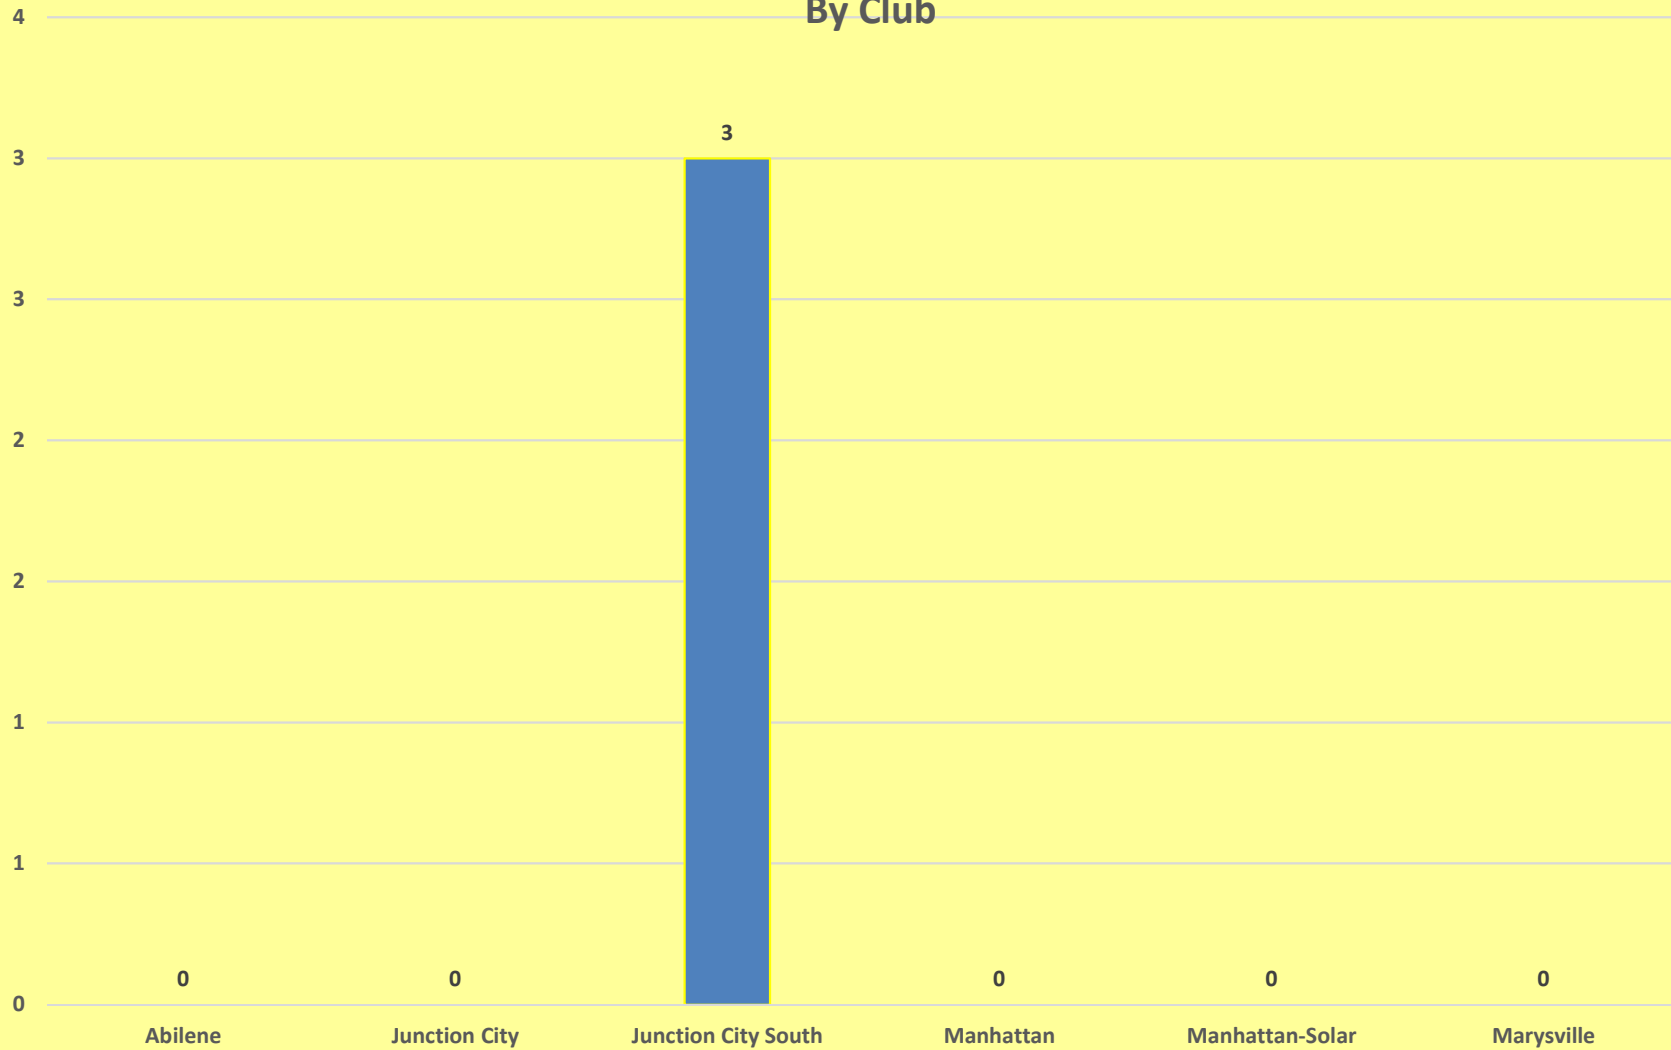

6/12/2016

Eliminate Centennial Awards By Club

ELIMINATE
maternal/neonatal tetanus

Kiwanis

| **unicef**