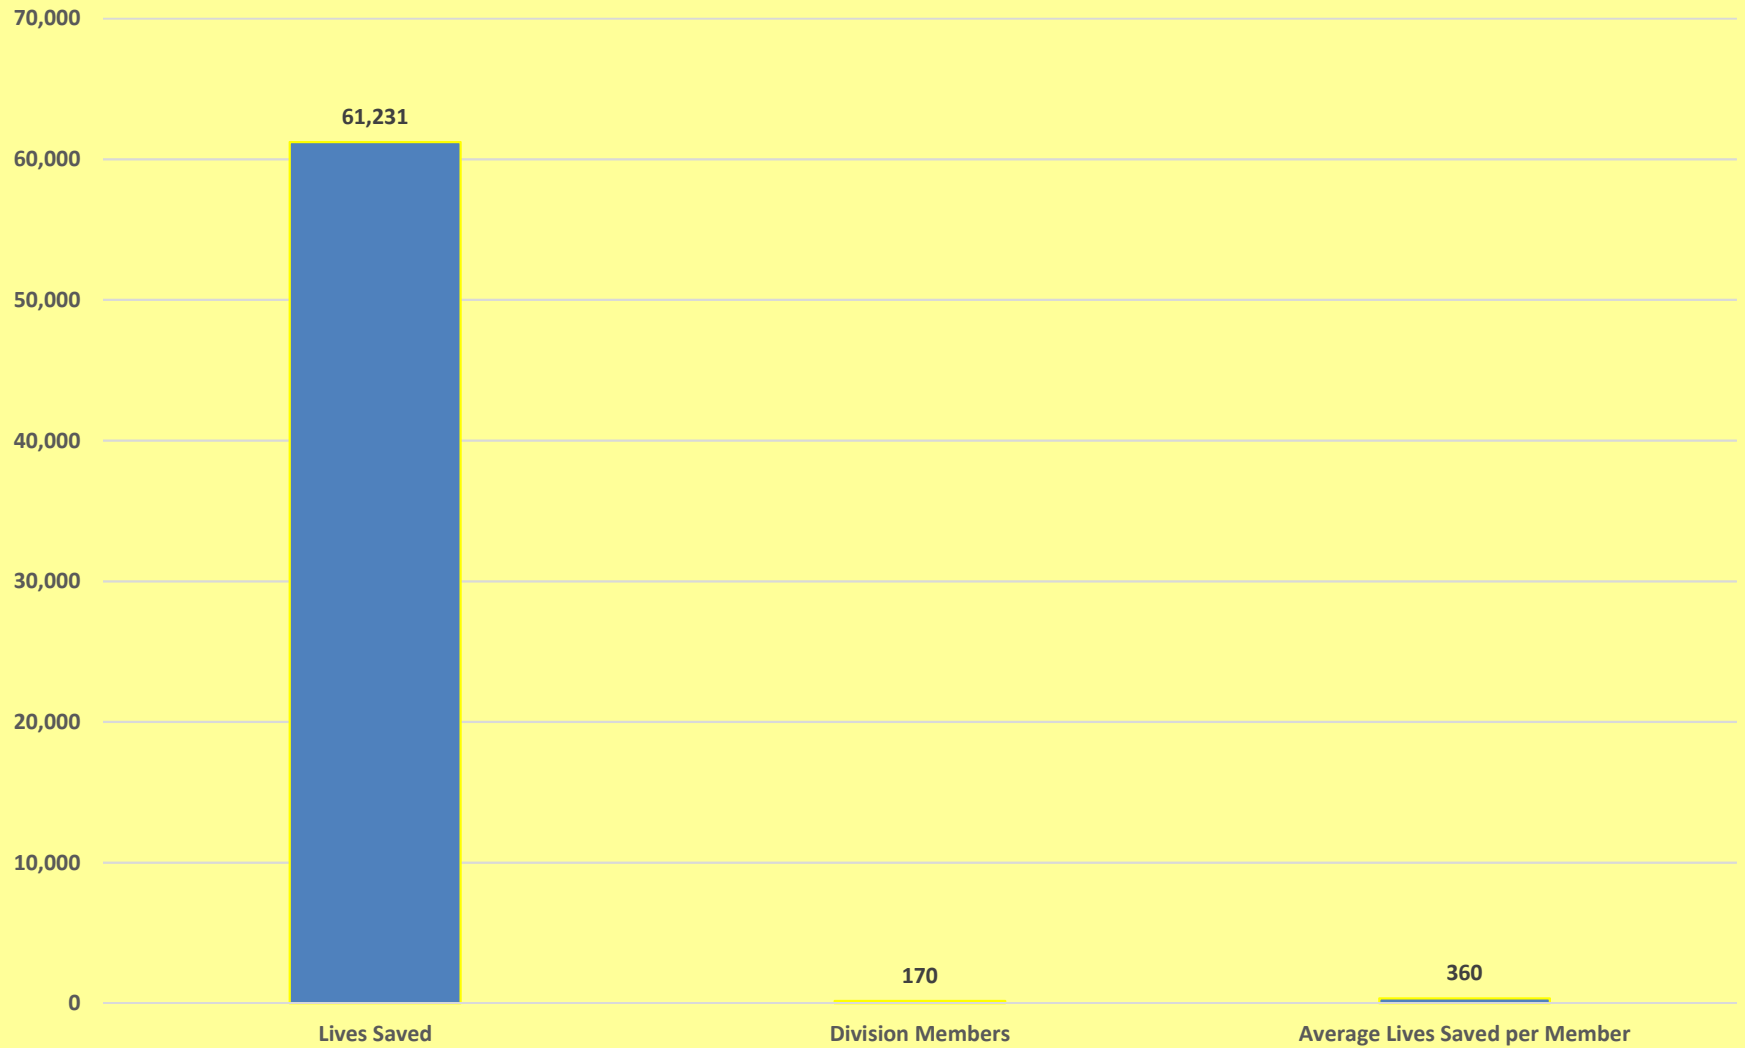

ELIMINATE
maternal/neonatal tetanus

Kiwaniis

| **unicef**

6/12/2016

Kansas District - Division 4 Eliminate Pledges & Gifts Lives Saved

ELIMINATE
maternal/neonatal tetanus

Kiwanis

| **unicef**