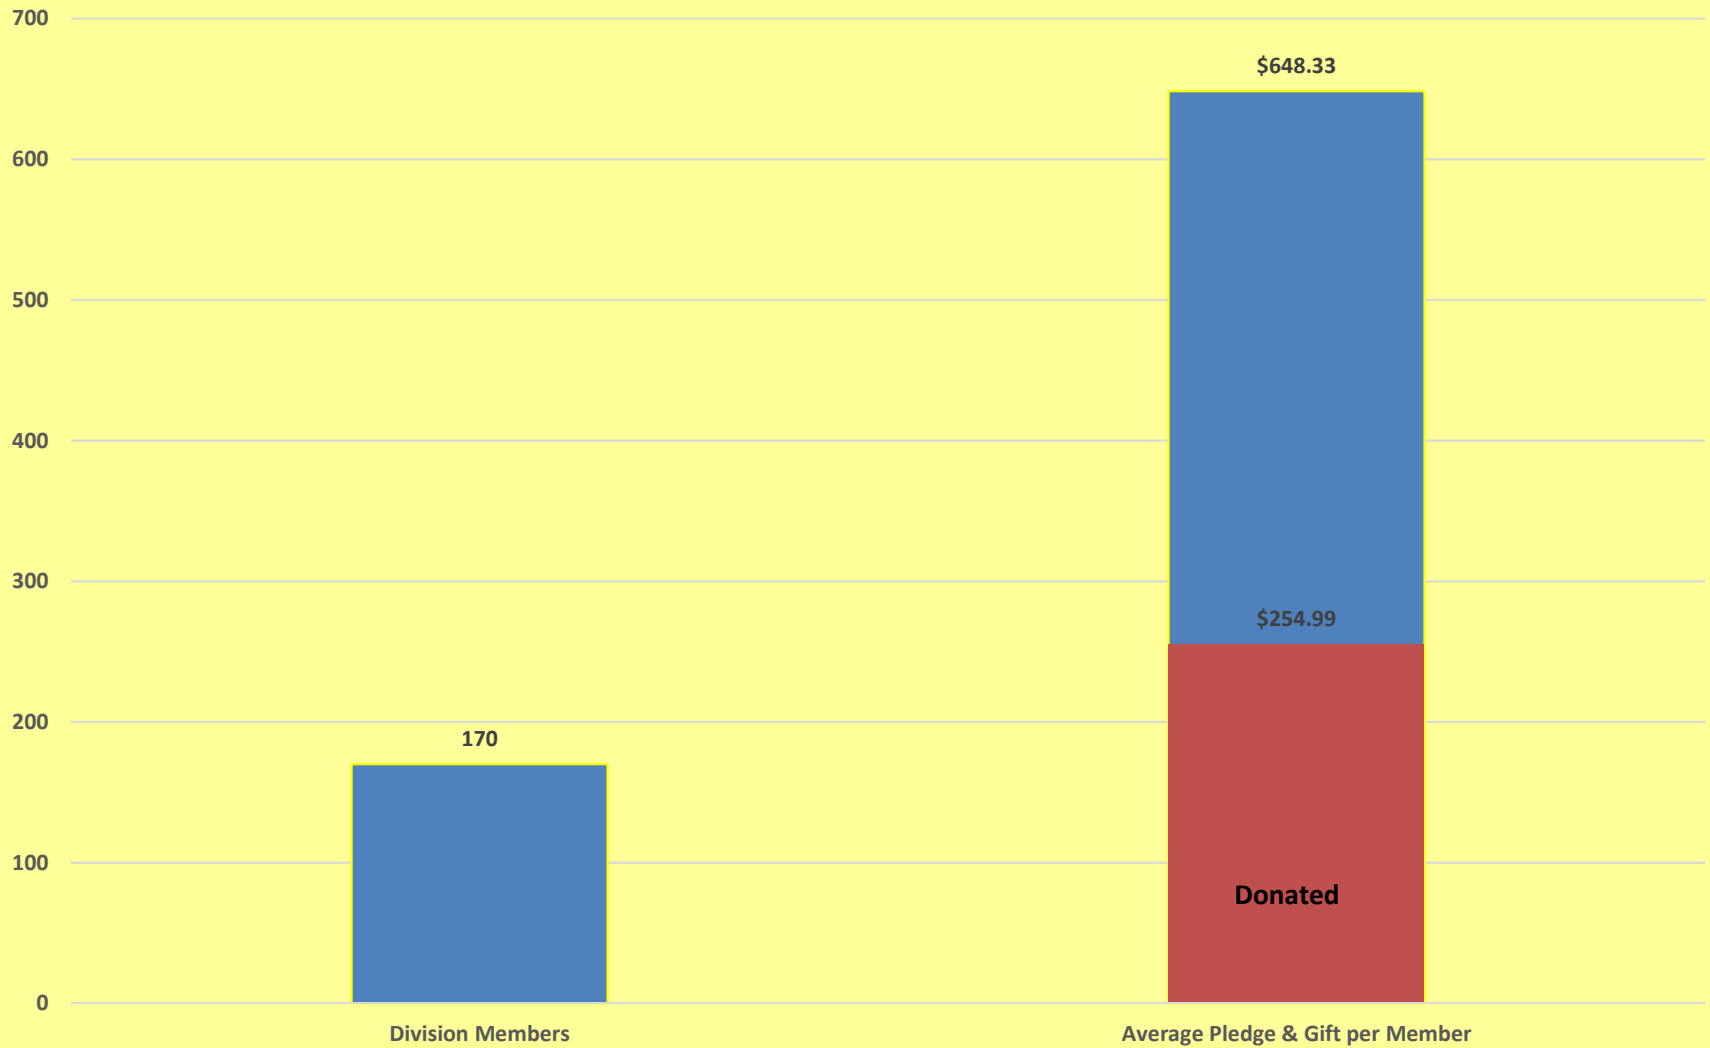

6/12/2016

Kansas District - Division 4 Eliminate Pledges & Gifts Club Breakdown

ELIMINATE
maternal/neonatal tetanus

Kiwanis

| **unicef**

6/12/2016

Kansas District - Division 4 Eliminate Pledges & Gifts Member Average

ELIMINATE
maternal/neonatal tetanus

Kiwaniis

| **unicef**

6/12/2016

Kansas District - Division 4 Eliminate Pledges & Gifts Lives Saved

ELIMINATE
maternal/neonatal tetanus

Kiwanis

| **unicef**