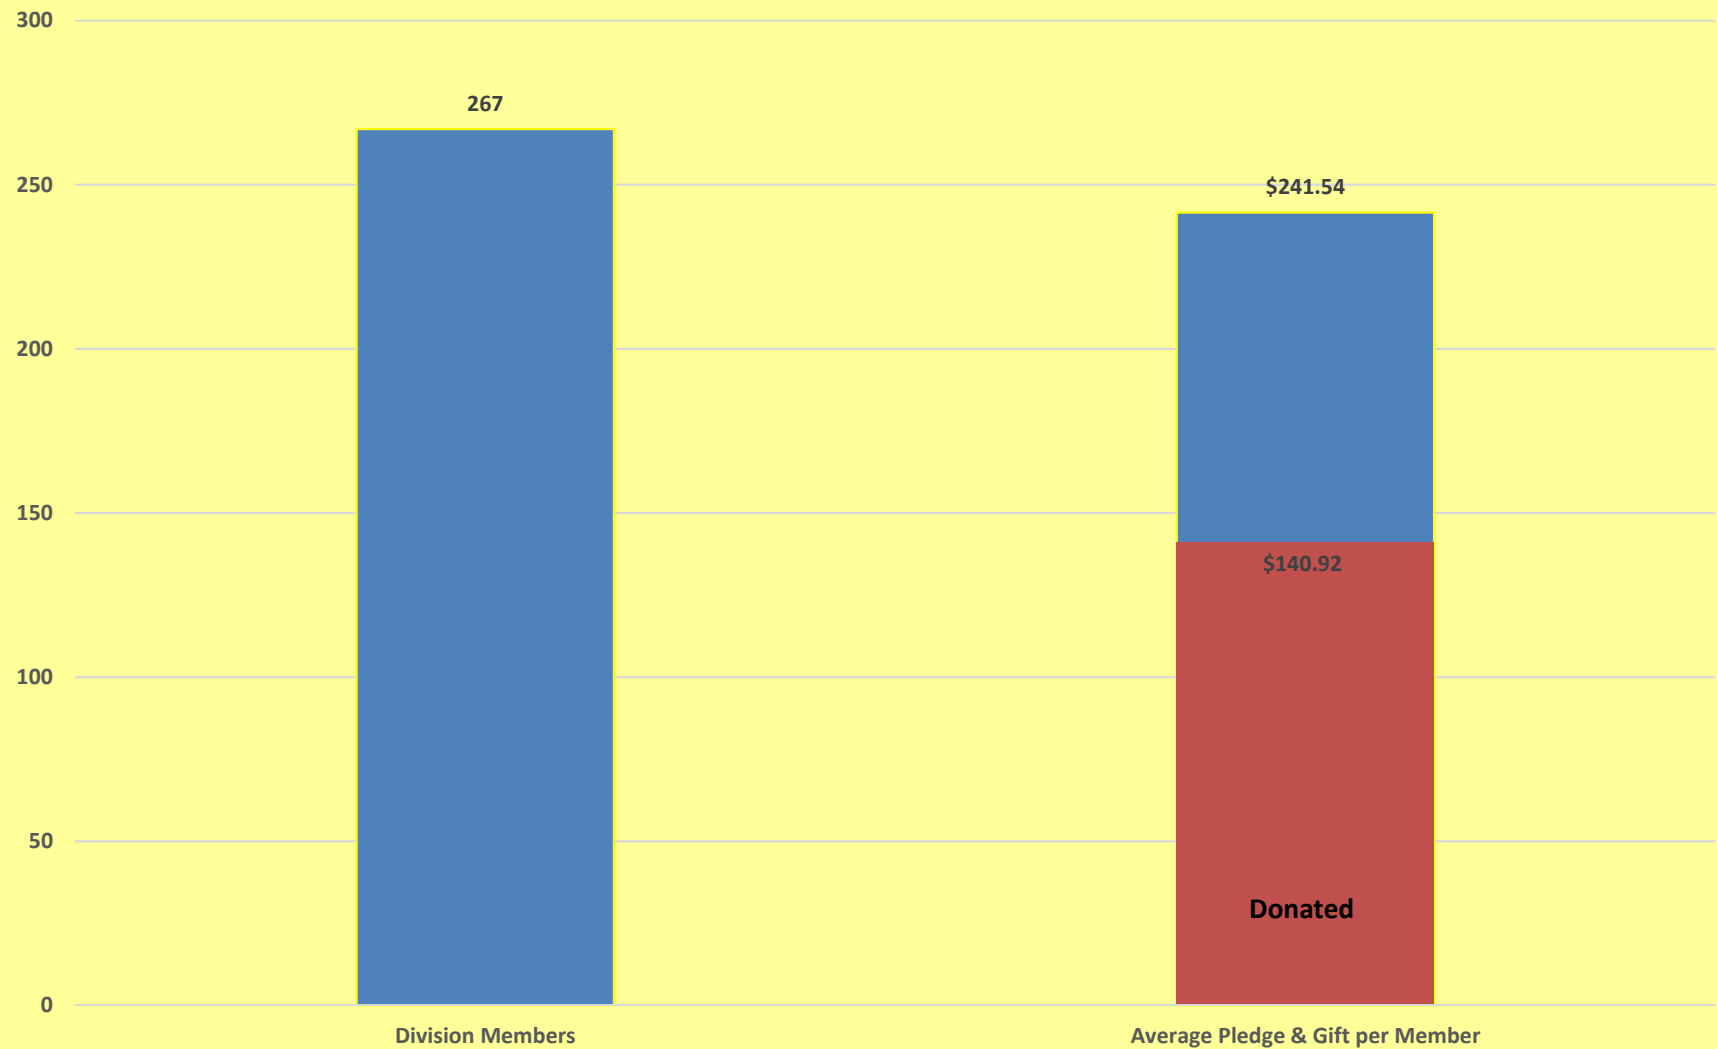

6/12/2016

Kansas District - Division 3 Eliminate Pledges & Gifts Member Average

ELIMINATE
maternal/neonatal tetanus

Kiwanis | **unicef**