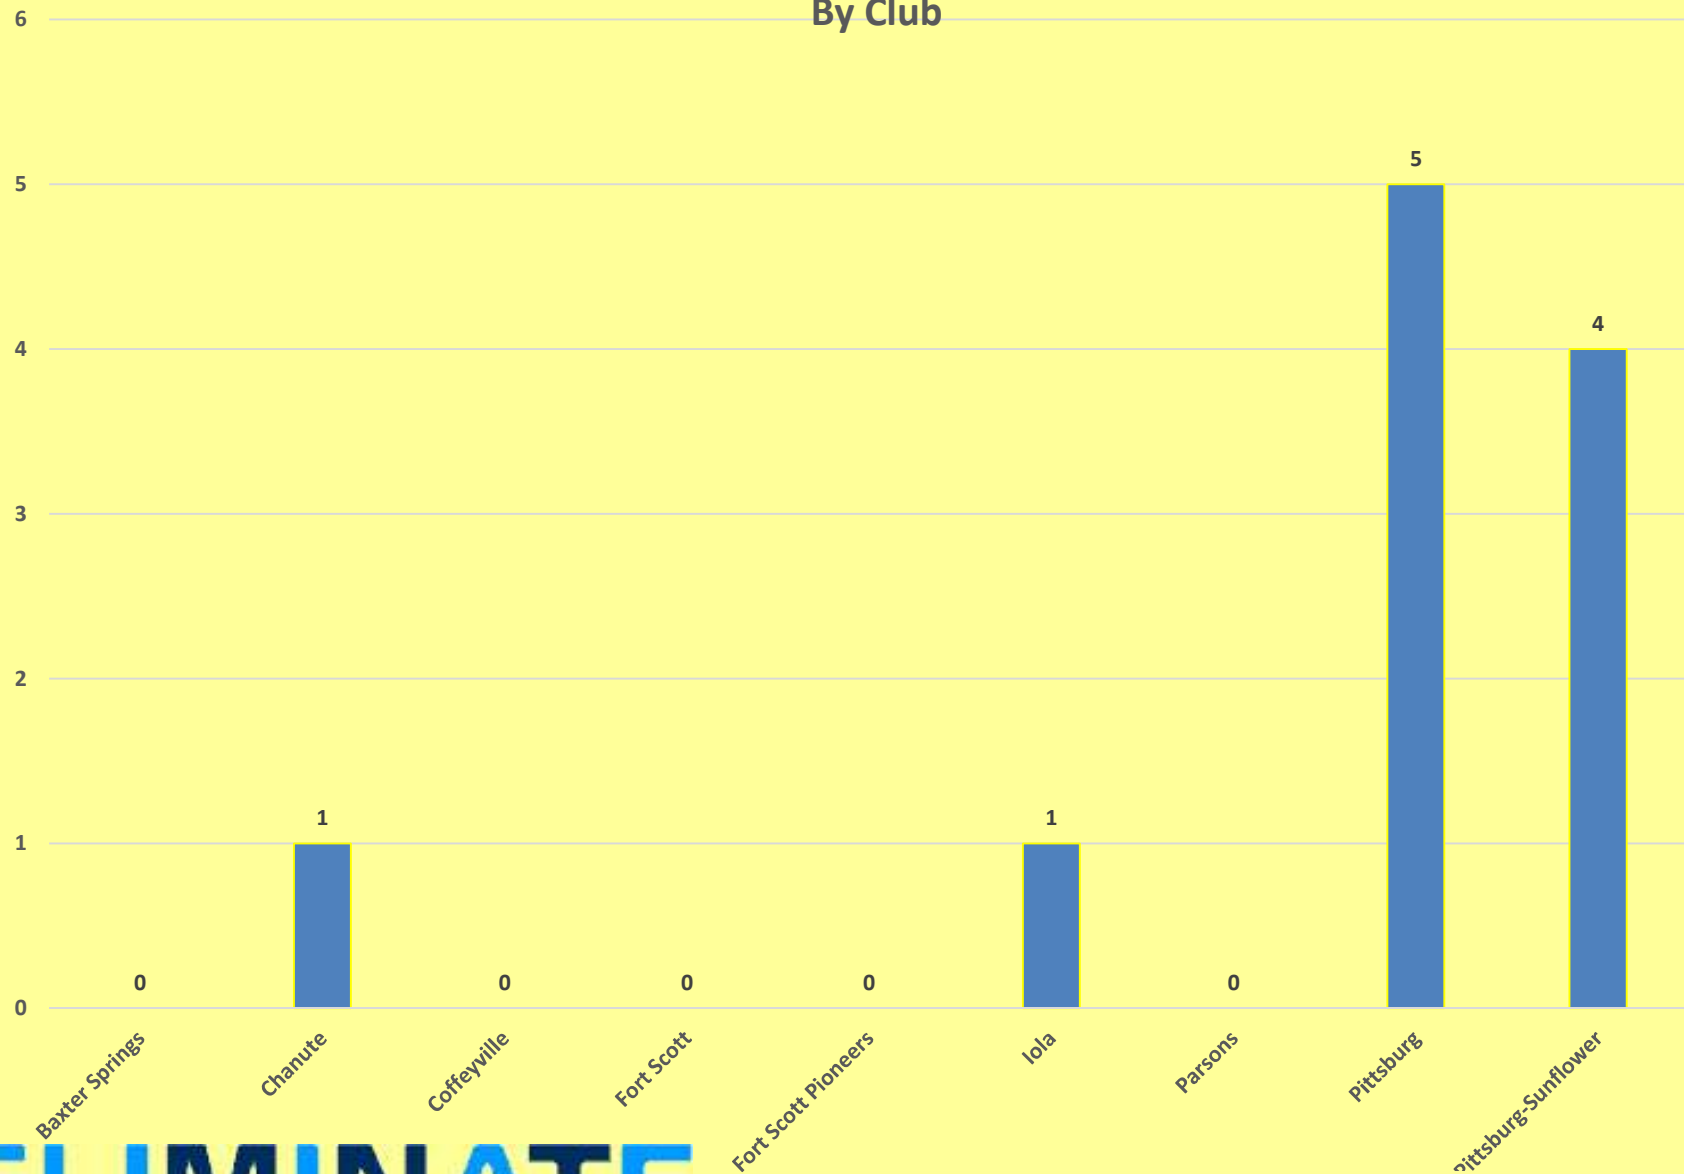

6/12/2016

Eliminate Walter Zeller Fellowships By Club

ELIMINATE
maternal/neonatal tetanus

Kiwanis

| **unicef**