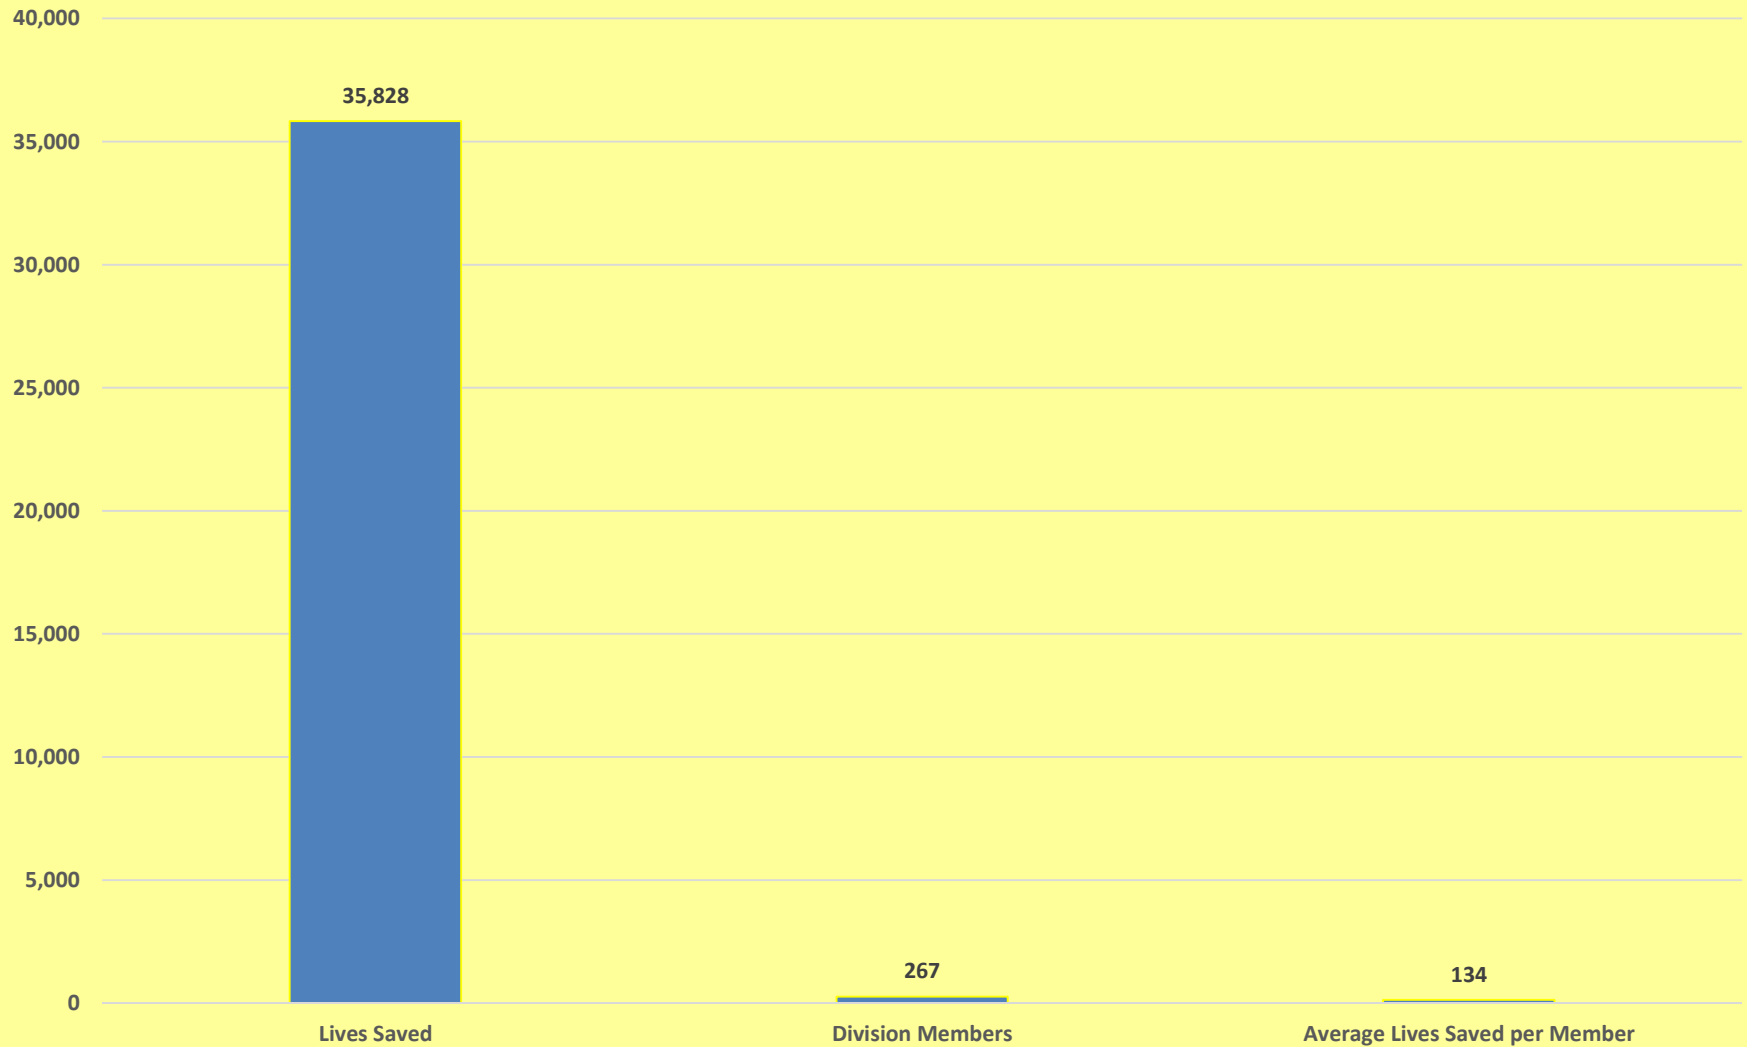

6/12/2016

Kansas District - Division 3 Eliminate Pledges & Gifts Lives Saved

ELIMINATE
maternal/neonatal tetanus

Kiwaniis

| **unicef**