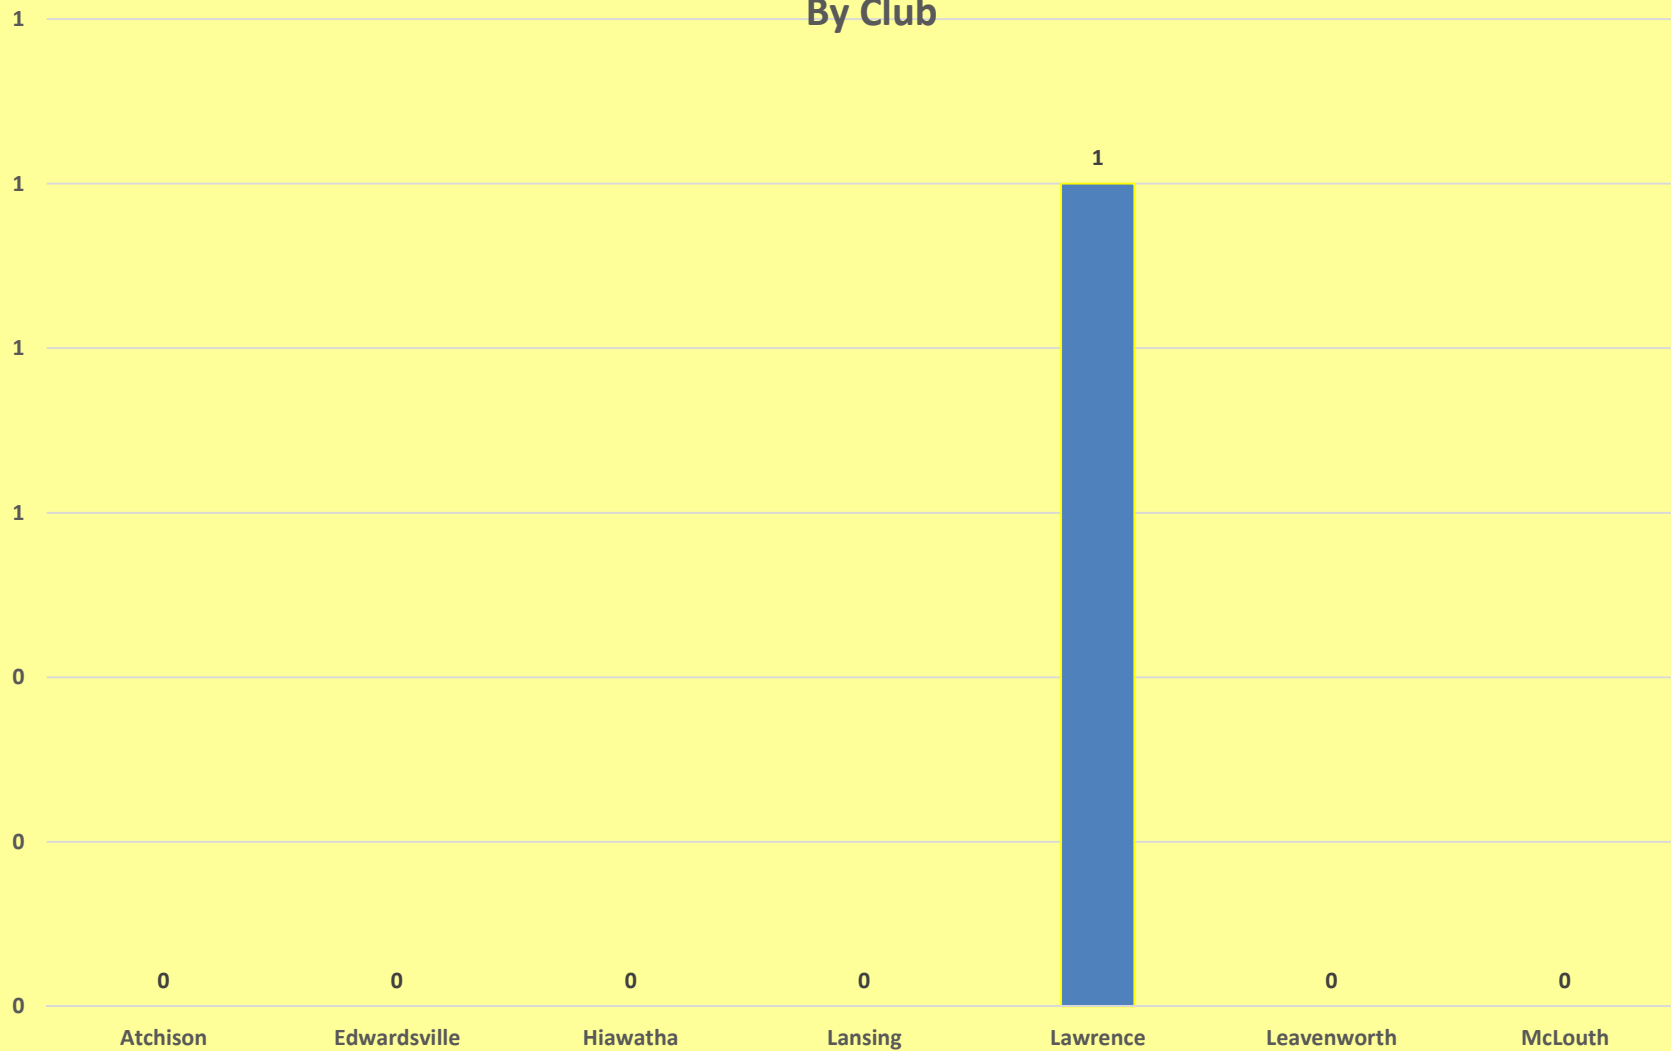

Kansas District - Division 2 Eliminate Model Clubs

ELIMINATE
maternal/neonatal tetanus

Kiwaniis

| **unicef**

6/12/2016

Eliminate Walter Zeller Fellowships By Club

ELIMINATE
maternal/neonatal tetanus

Kiwaniis | unicef