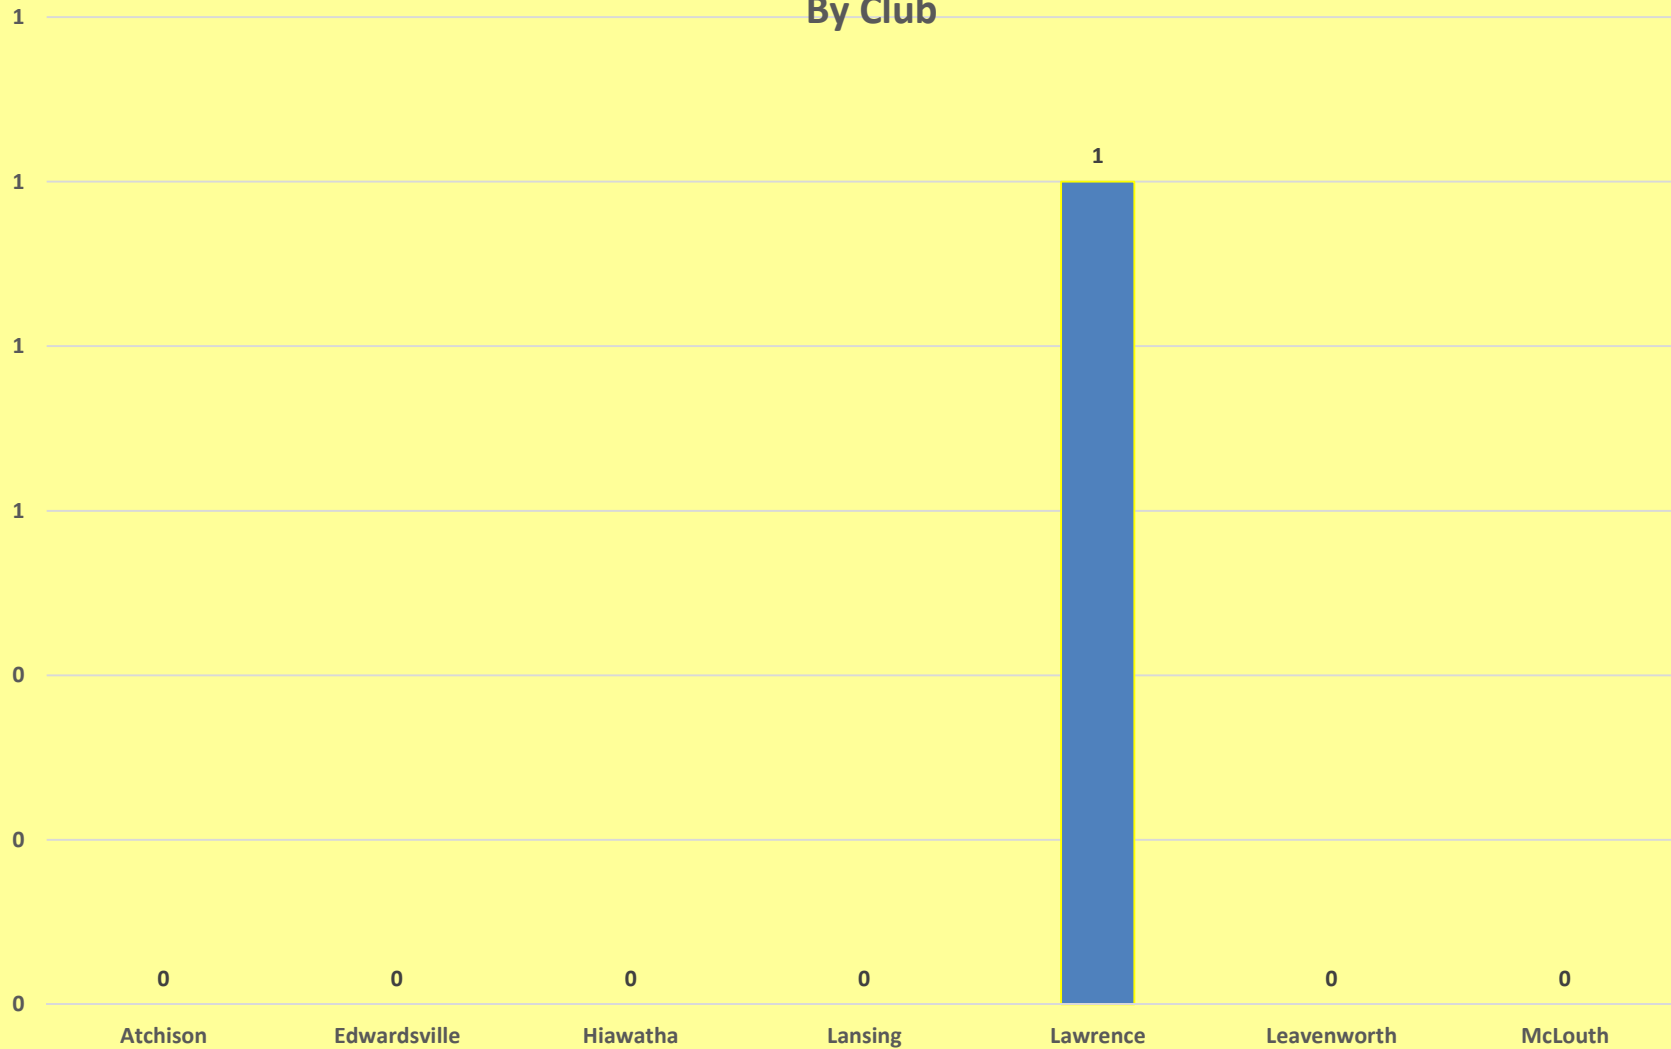

6/12/2016

Eliminate Centennial Awards By Club

ELIMINATE
maternal/neonatal tetanus

Kiwaniis | unicef