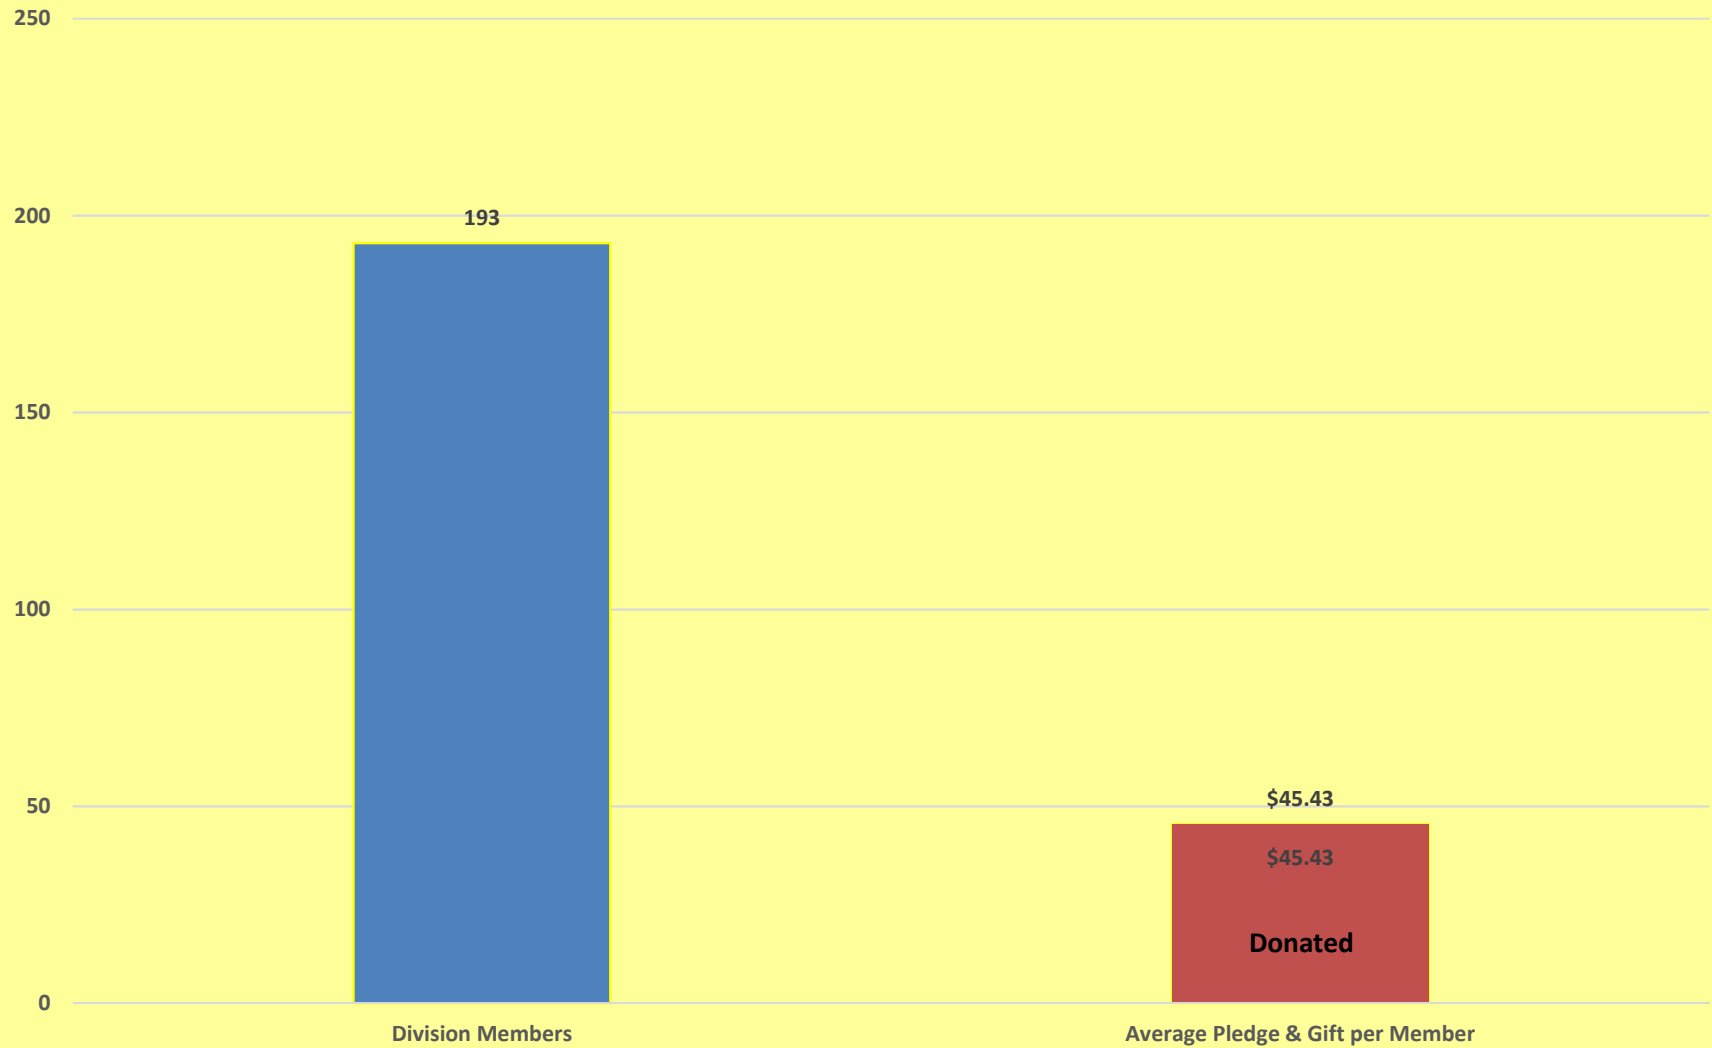

6/12/2016

Kansas District - Division 2 Eliminate Pledges & Gifts Club Breakdown

ELIMINATE
maternal/neonatal tetanus

Kiwaniis

| **unicef**

6/12/2016

Kansas District - Division 2 Eliminate Pledges & Gifts Member Average