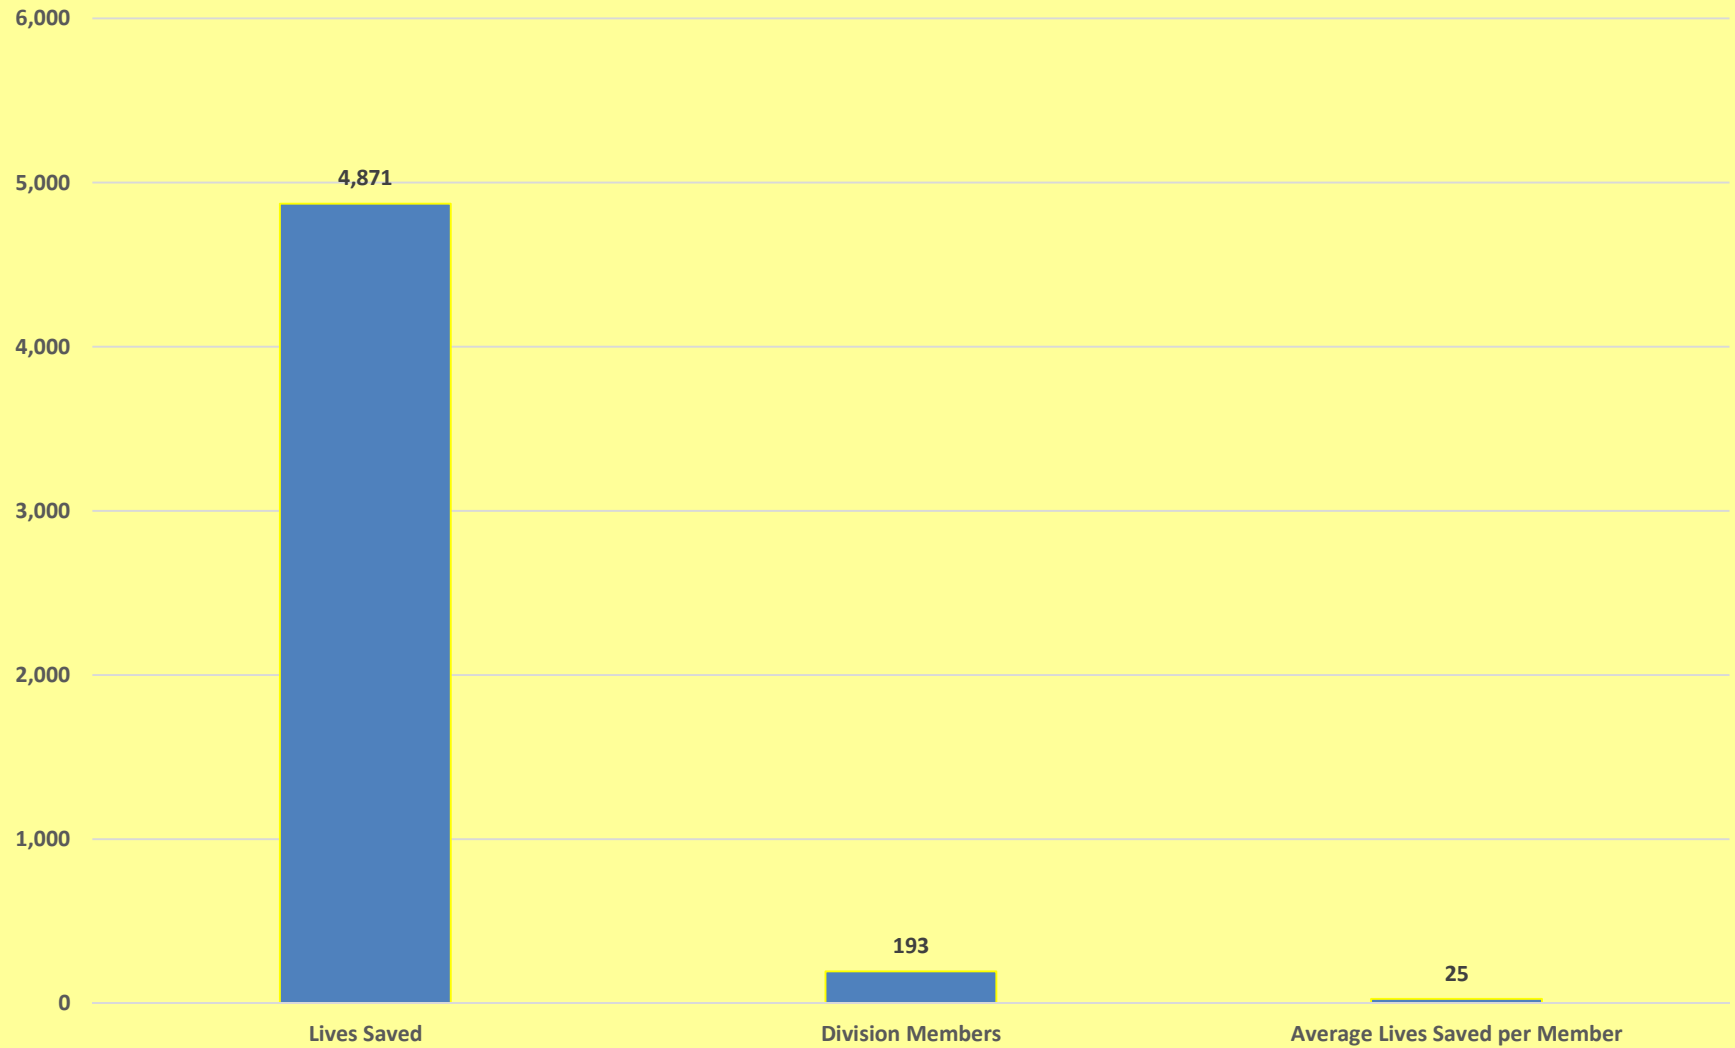

6/12/2016

Kansas District - Division 2 Eliminate Pledges & Gifts Club Breakdown

ELIMINATE
maternal/neonatal tetanus

Kiwaniis

| **unicef**

6/12/2016

Kansas District - Division 2 Eliminate Pledges & Gifts Member Average

ELIMINATE
maternal/neonatal tetanus

Kiwaniis | **unicef** 

6/12/2016

Kansas District - Division 2 Eliminate Pledges & Gifts Lives Saved

ELIMINATE
maternal/neonatal tetanus

Kiwanis

| **unicef**

6/12/2016