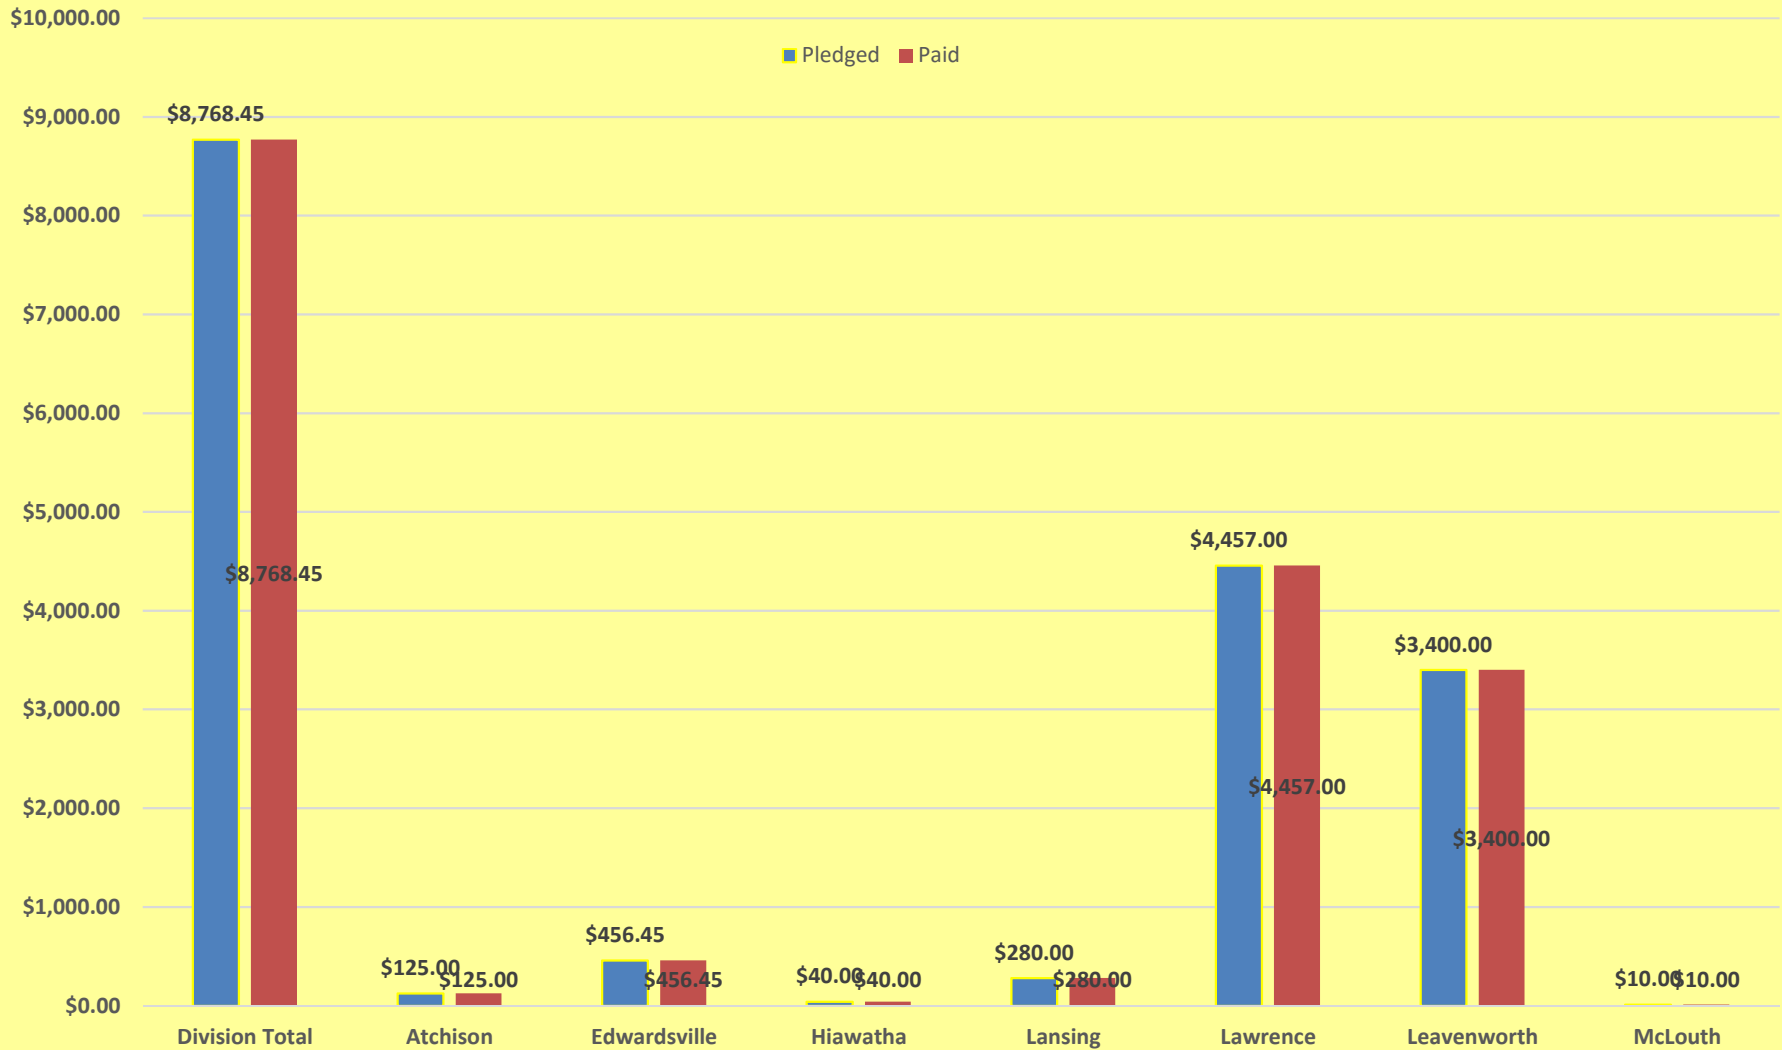

6/12/2016

Kansas District - Division 2 Eliminate Pledges & Gifts Club Breakdown

ELIMINATE
maternal/neonatal tetanus

Kiwaniis

| **unicef**

6/12/2016

Kansas District - Division 2 Eliminate Pledges & Gifts Member Average

ELIMINATE
maternal/neonatal tetanus

Kiwaniis | **unicef** 

6/12/2016

Kansas District - Division 2 Eliminate Pledges & Gifts Lives Saved

ELIMINATE
maternal/neonatal tetanus

Kiwanis

| **unicef**

6/12/2016