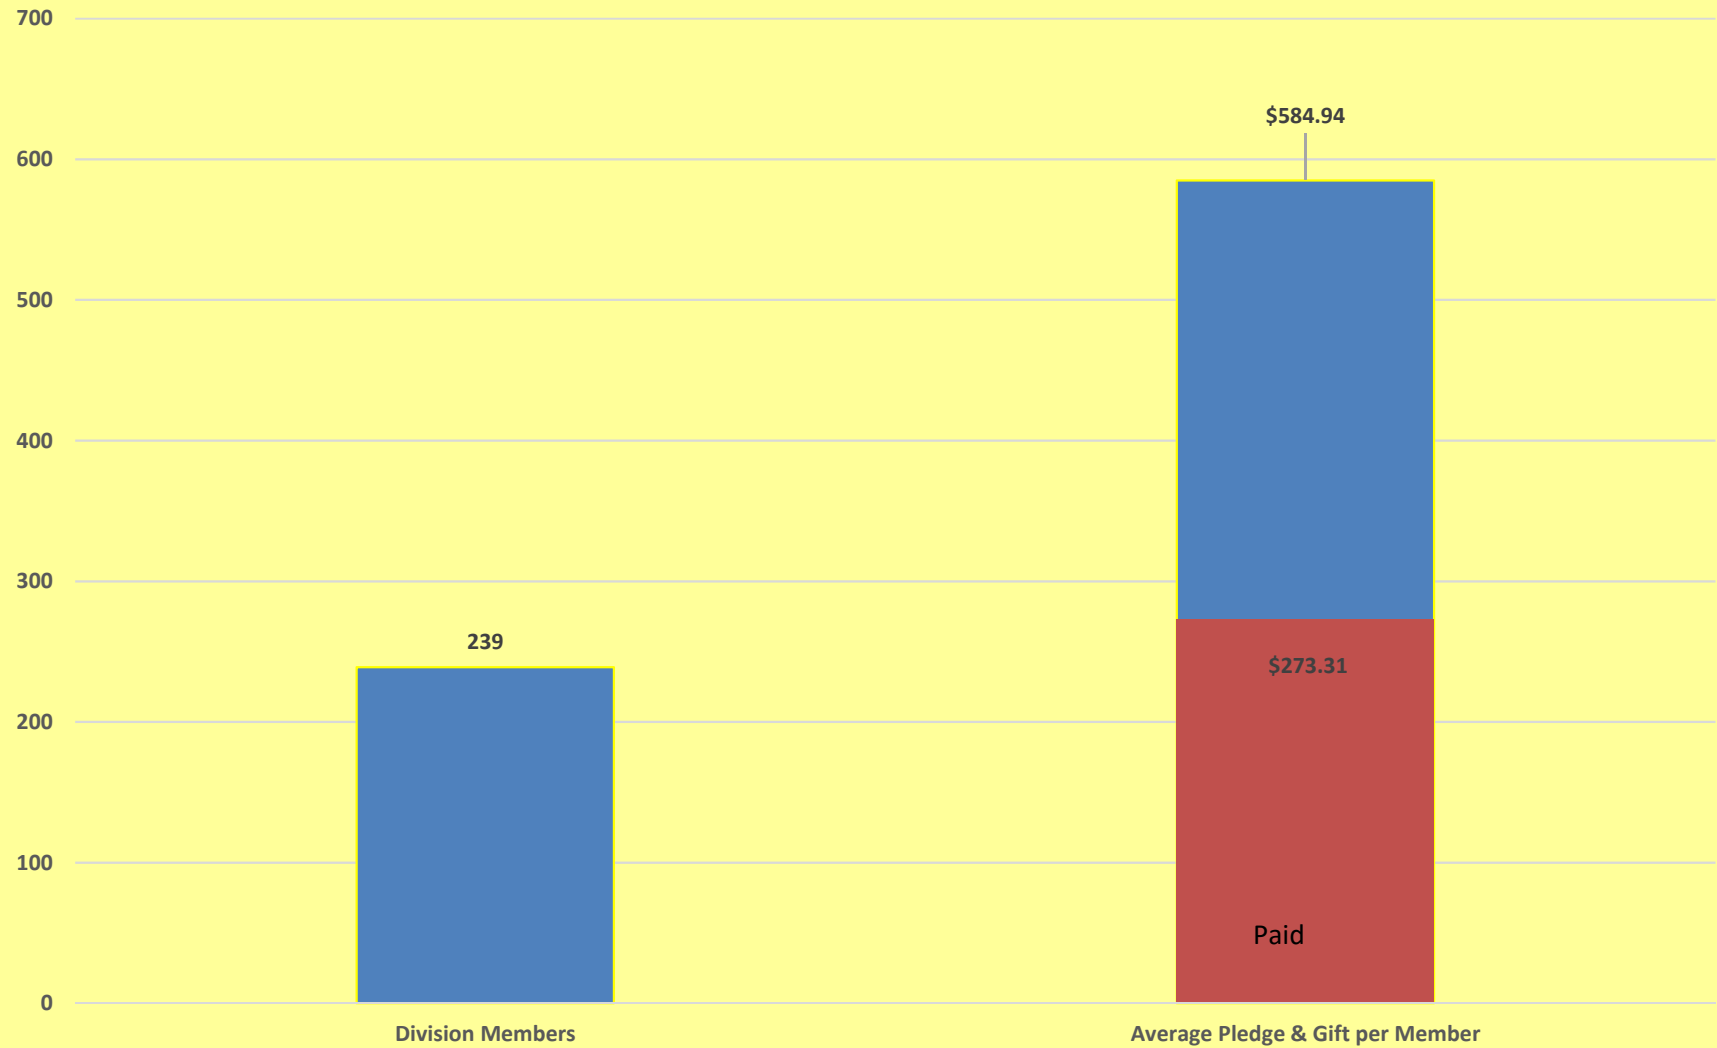

6/12/2016

Kansas District - Division 12 Eliminate Pledges & Gifts Club Breakdown

ELIMINATE
maternal/neonatal tetanus

Kiwanis

| **unicef**

6/12/2016

Kansas District - Division 12 Eliminate Pledges & Gifts Member Average

ELIMINATE
maternal/neonatal tetanus

Kiwaniis

| **unicef**

6/12/2016

Kansas District - Division 12 Eliminate Pledges & Gifts Lives Saved

ELIMINATE
maternal/neonatal tetanus

Kiwaniis

| **unicef**