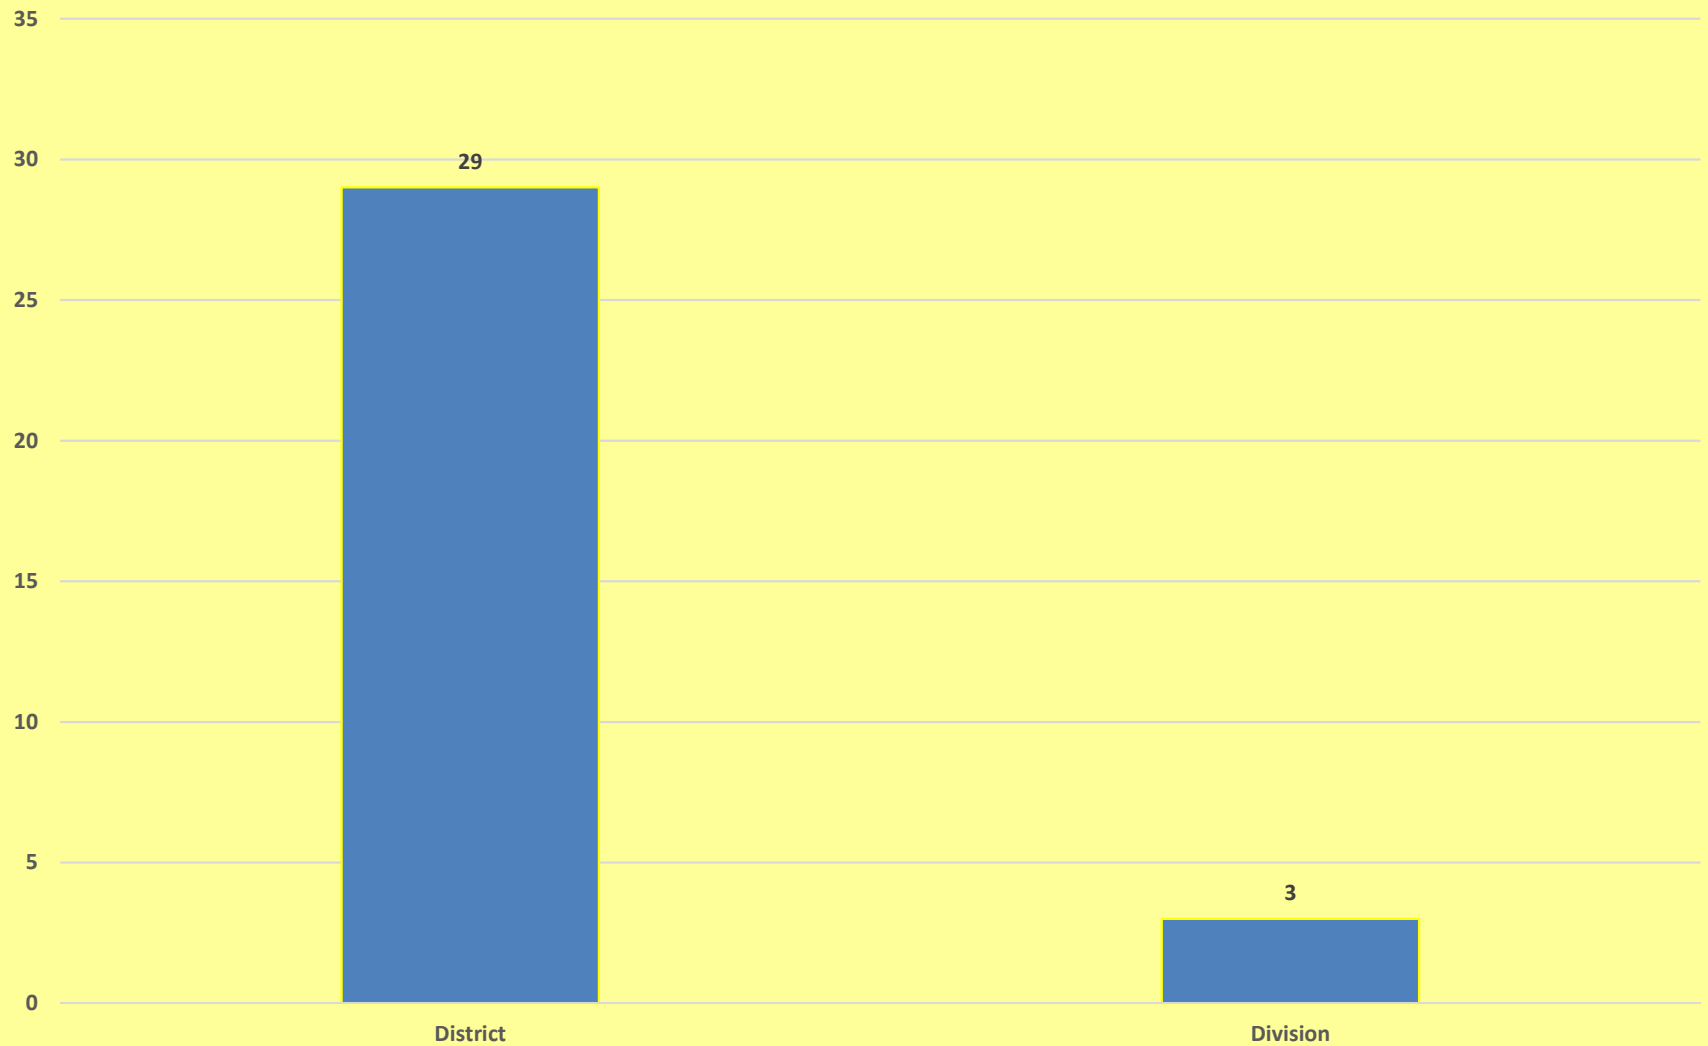

6/12/2016

Kansas District - Division 12 Eliminate Model Clubs

ELIMINATE
maternal/neonatal tetanus

Kiwanis

| **unicef**