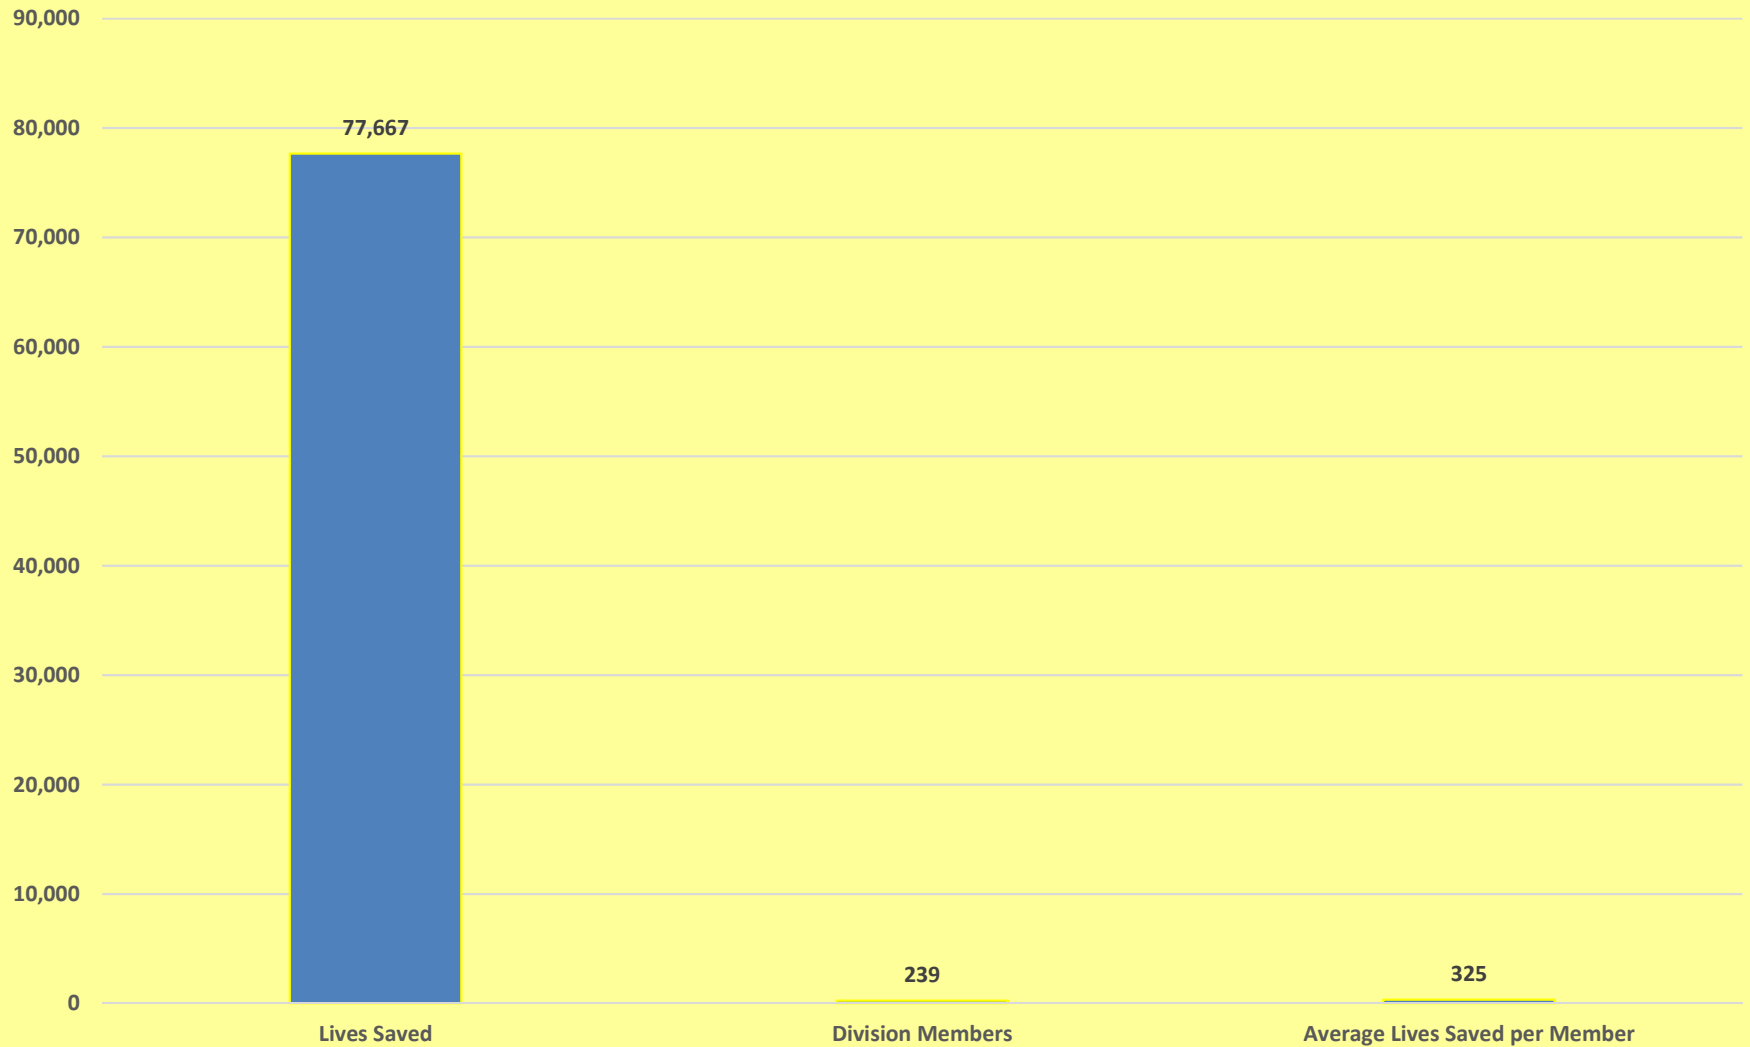

ELIMINATE
maternal/neonatal tetanus

Kiwaniis

| **unicef**

6/12/2016

Kansas District - Division 12 Eliminate Pledges & Gifts Lives Saved

ELIMINATE
maternal/neonatal tetanus

Kiwaniis

| **unicef**