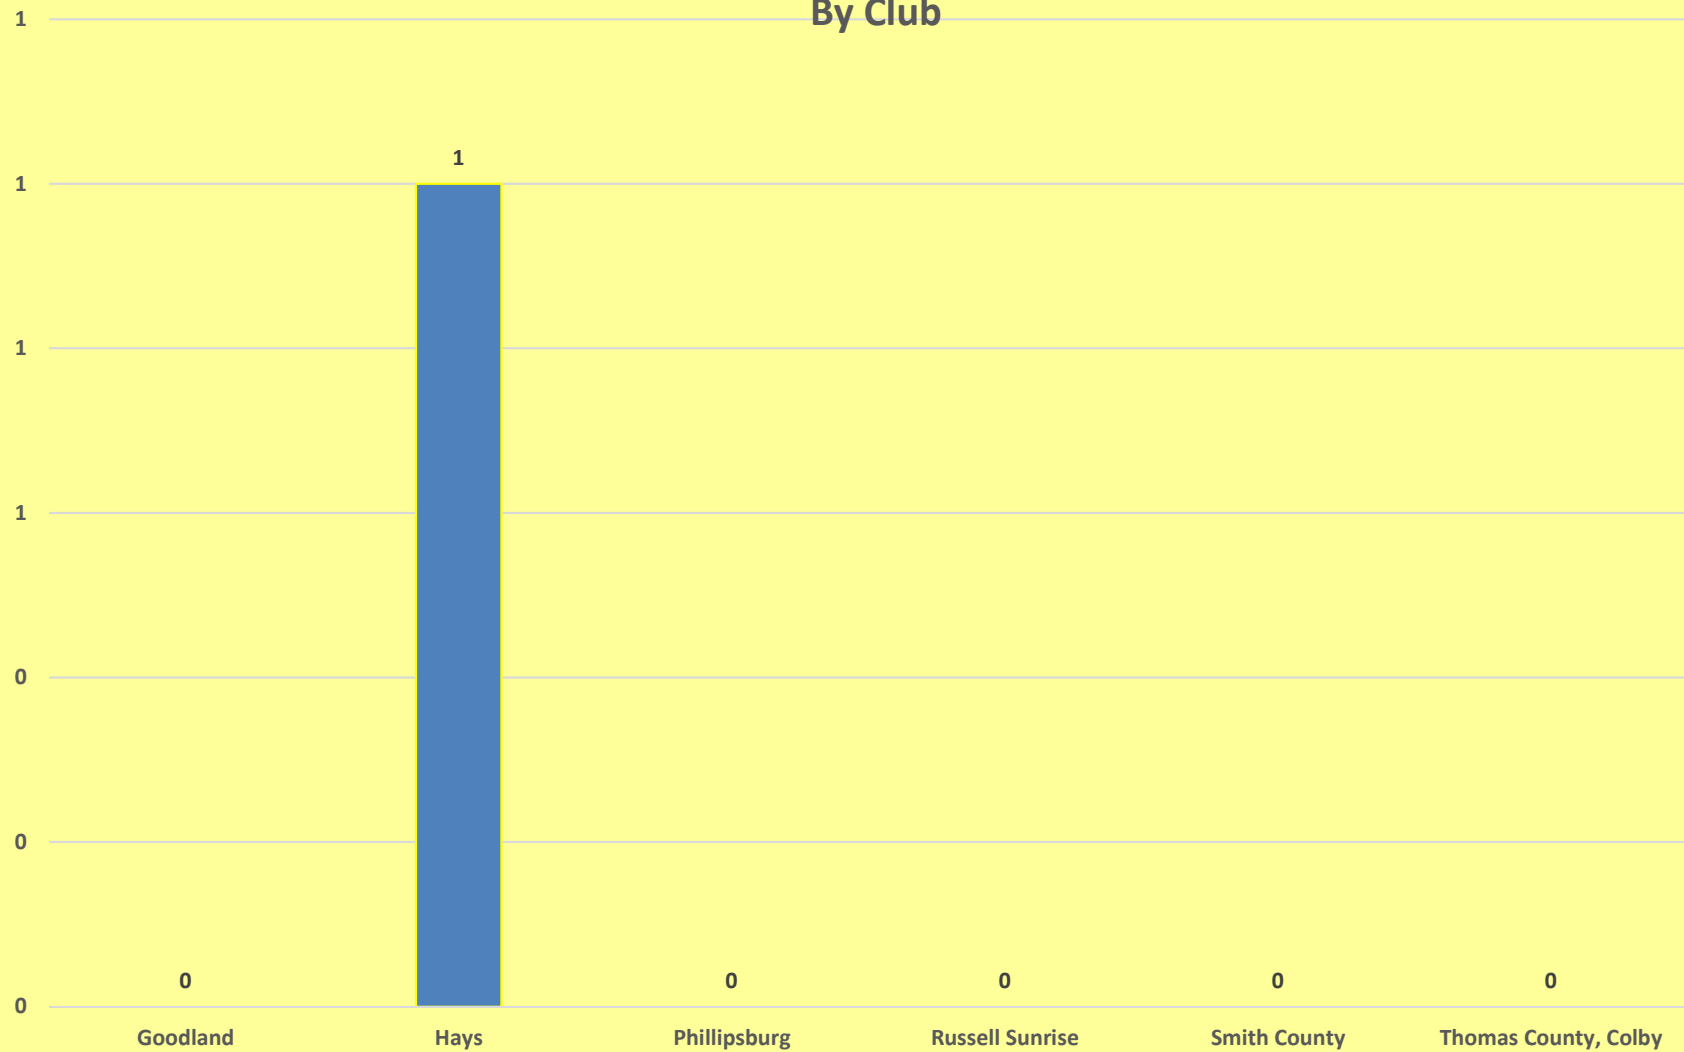

6/12/2016

Eliminate Centennial Awards By Club

ELIMINATE
maternal/neonatal tetanus

Kiwanis | **unicef**