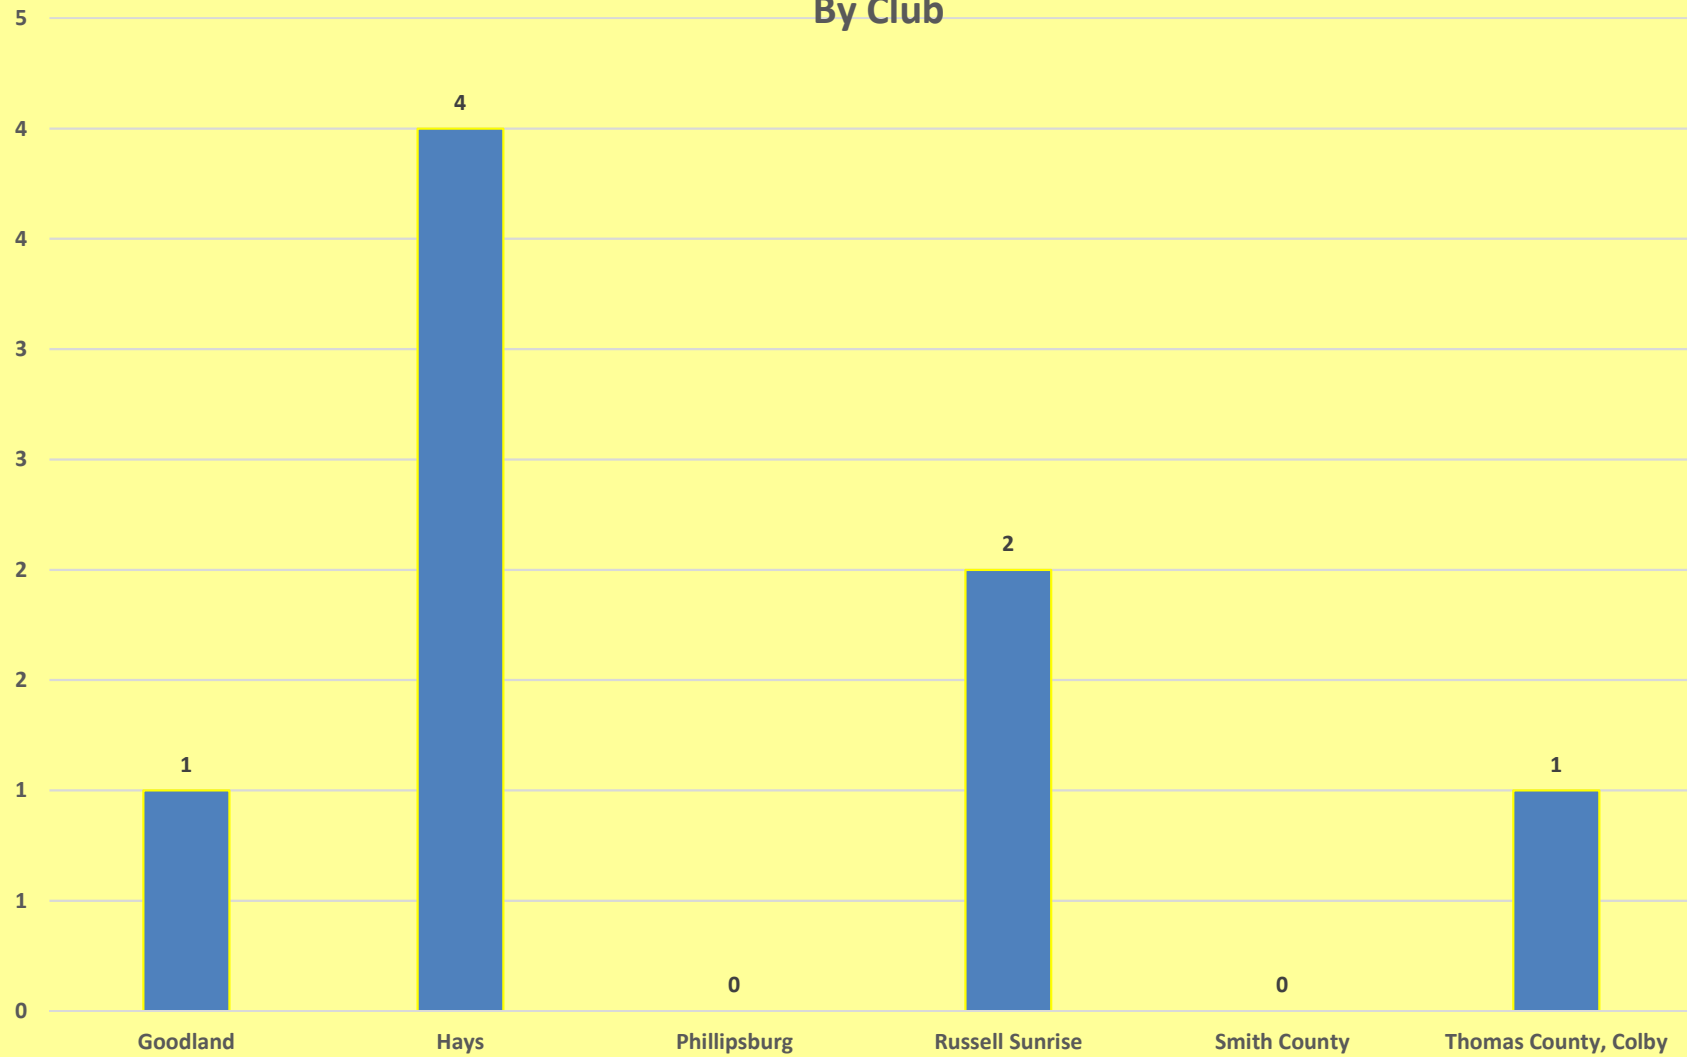

6/12/2016

Kansas District - Division 12 Eliminate Model Clubs

ELIMINATE
maternal/neonatal tetanus

Kiwanis

| **unicef**

6/12/2016

Eliminate Walter Zeller Fellowships By Club

ELIMINATE
maternal/neonatal tetanus