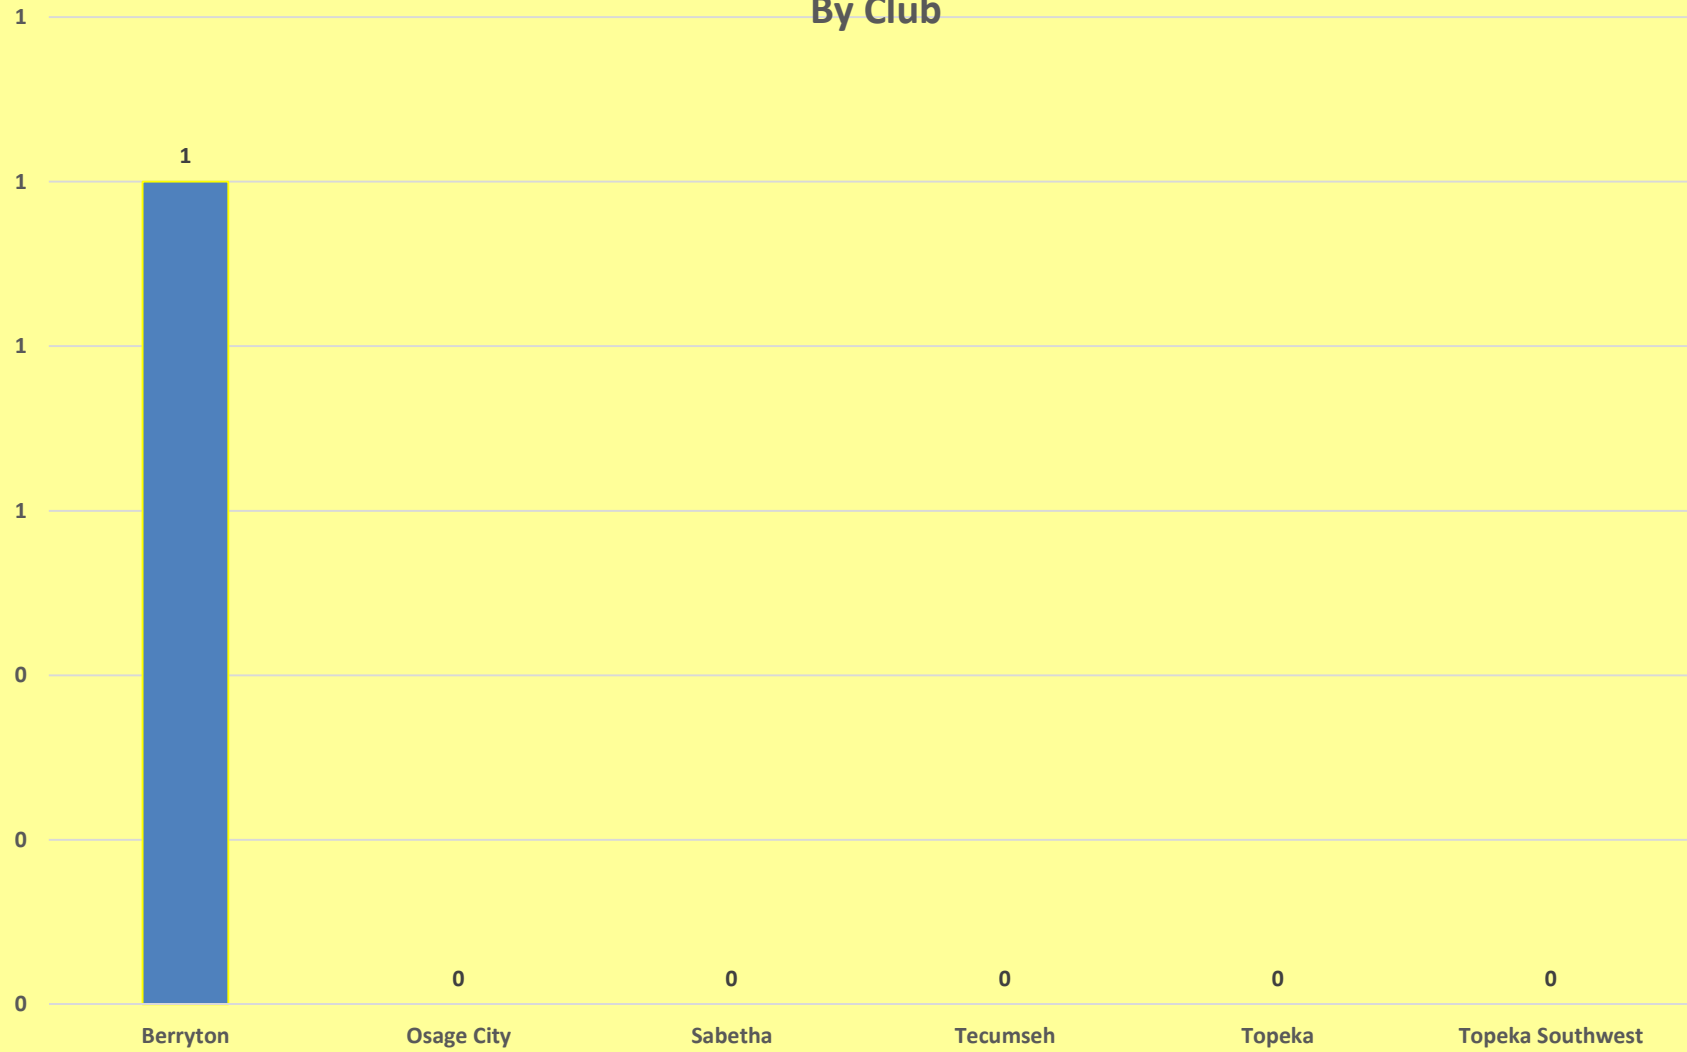

6/12/2016

Eliminate Centennial Awards By Club

ELIMINATE
maternal/neonatal tetanus

Kiwaniis

| **unicef**