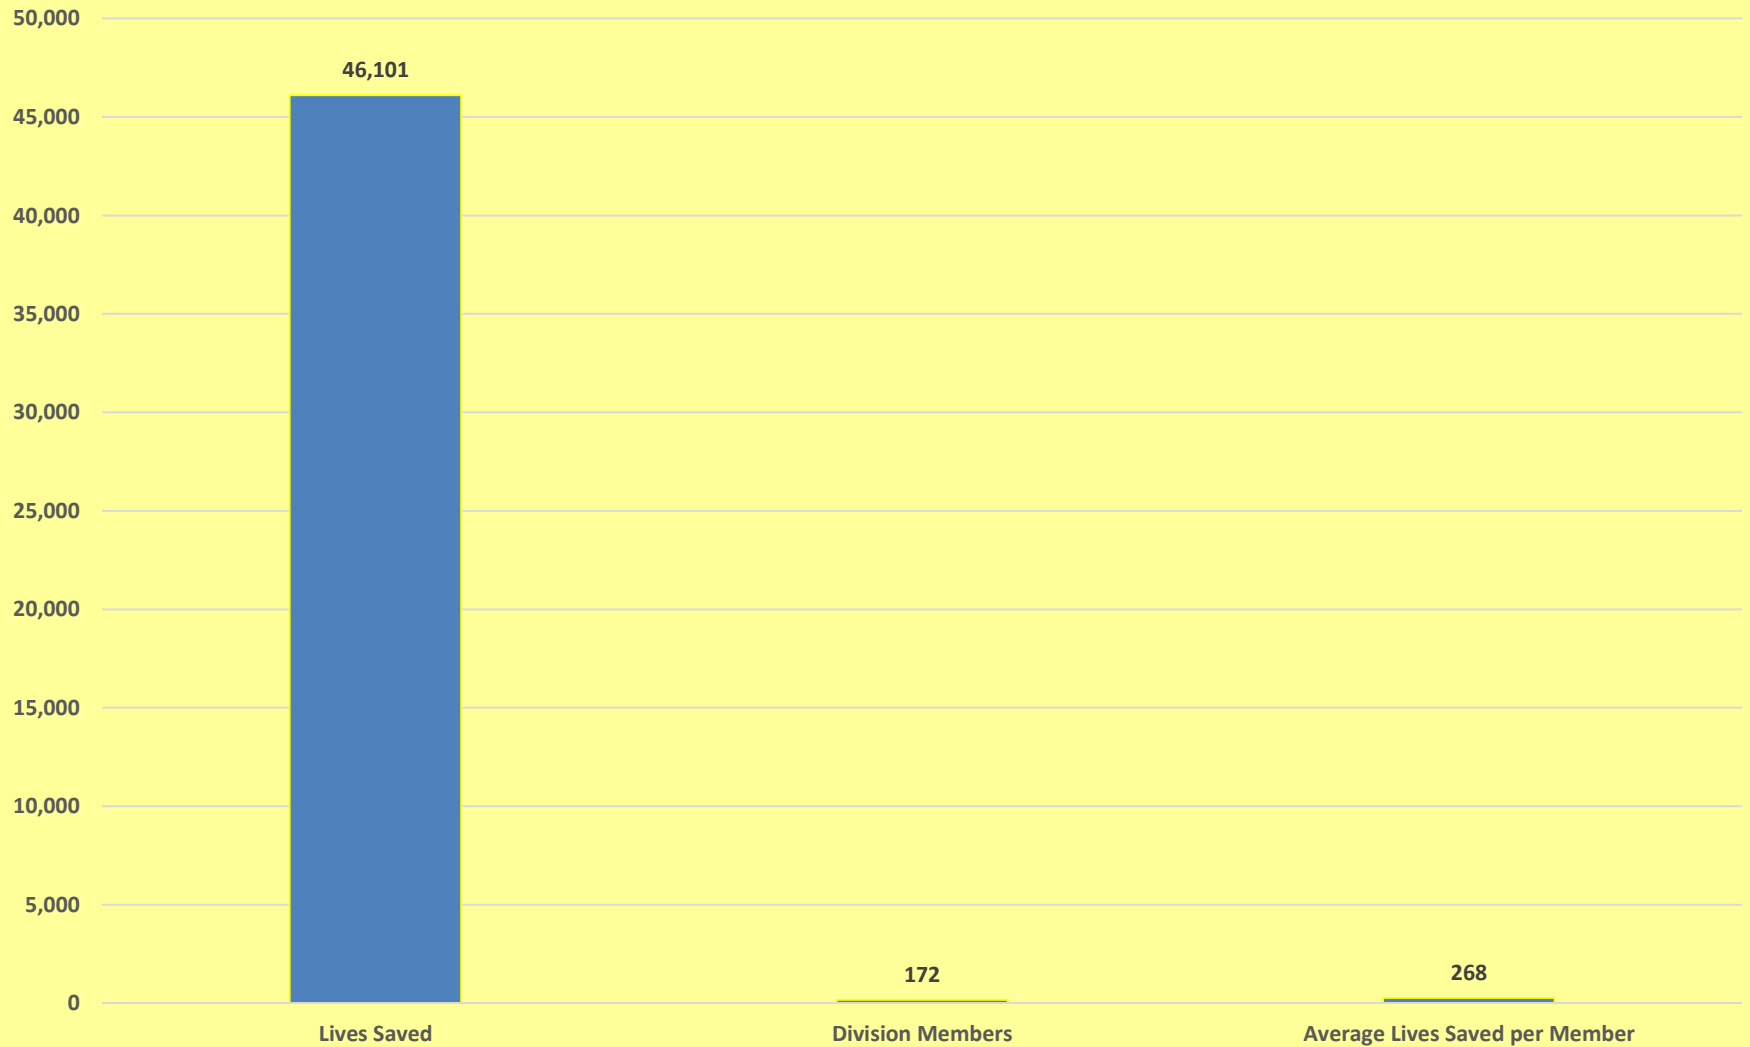

6/12/2016

Kansas District - Division 11 Eliminate Pledges & Gifts Lives Saved

ELIMINATE
maternal/neonatal tetanus

Kiwaniis

| **unicef**