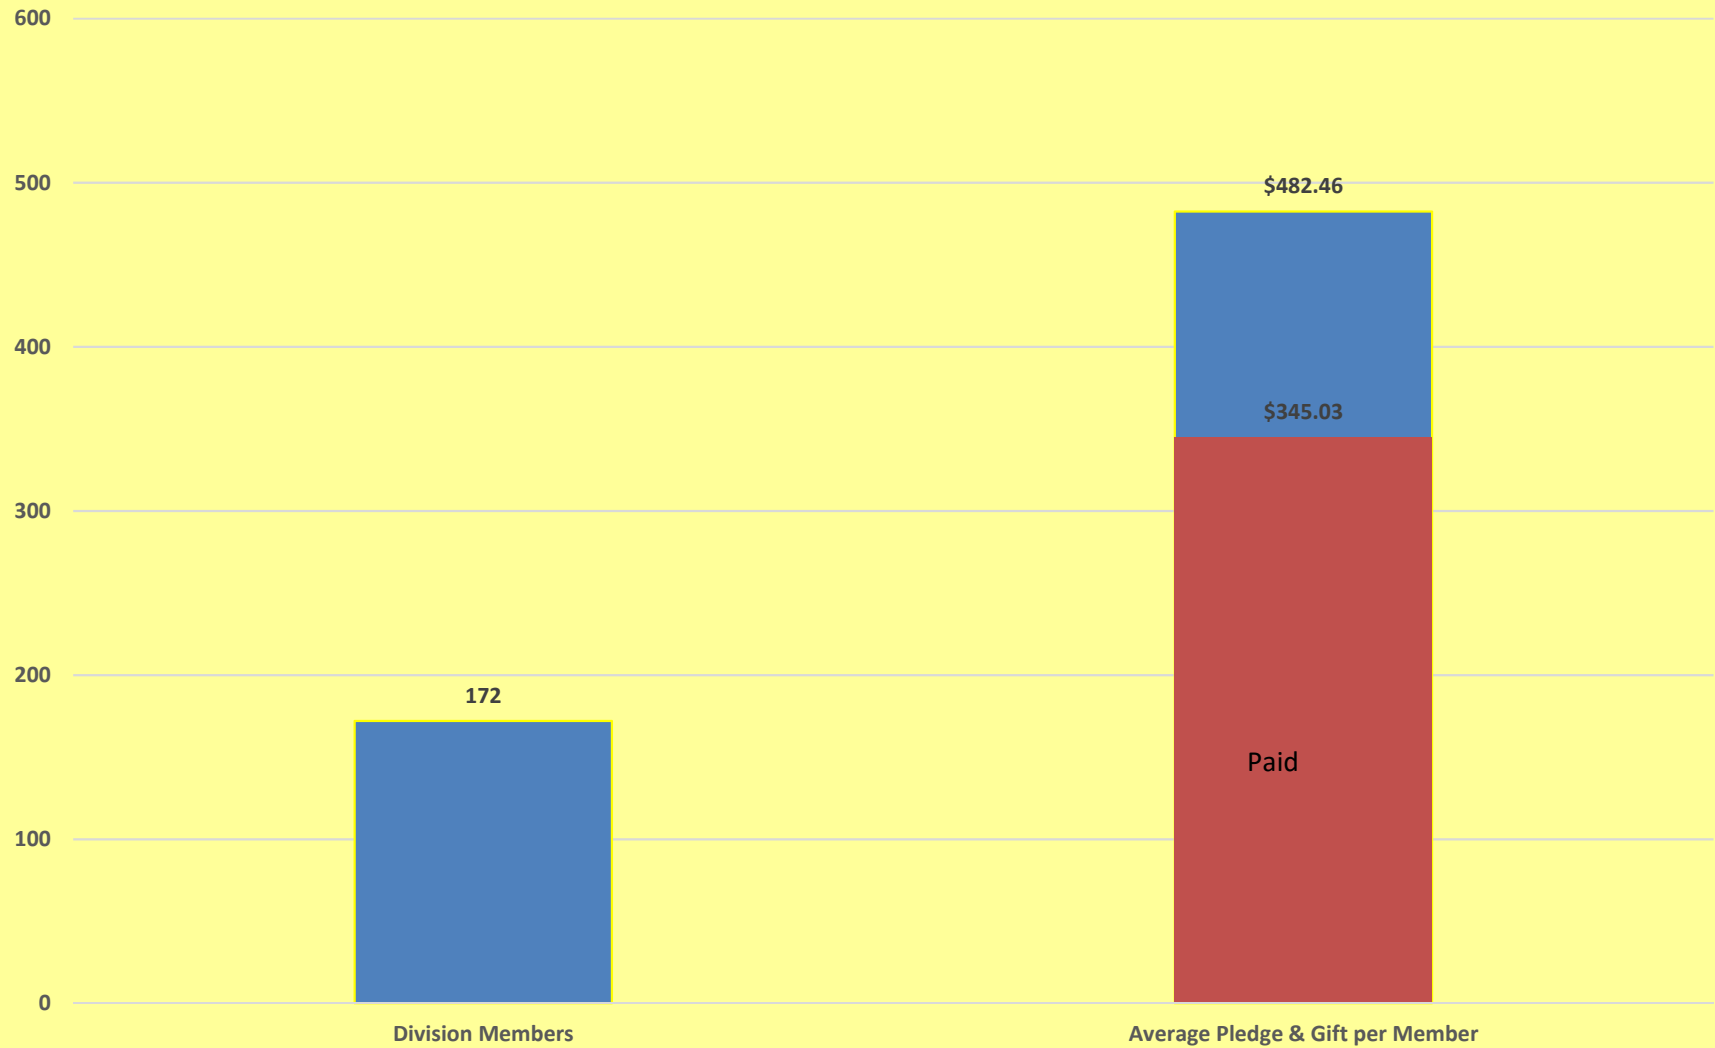

6/12/2016

Kansas District - Division 11 Eliminate Pledges & Gifts Member Average

ELIMINATE
maternal/neonatal tetanus

Kiwaniis

| **unicef**