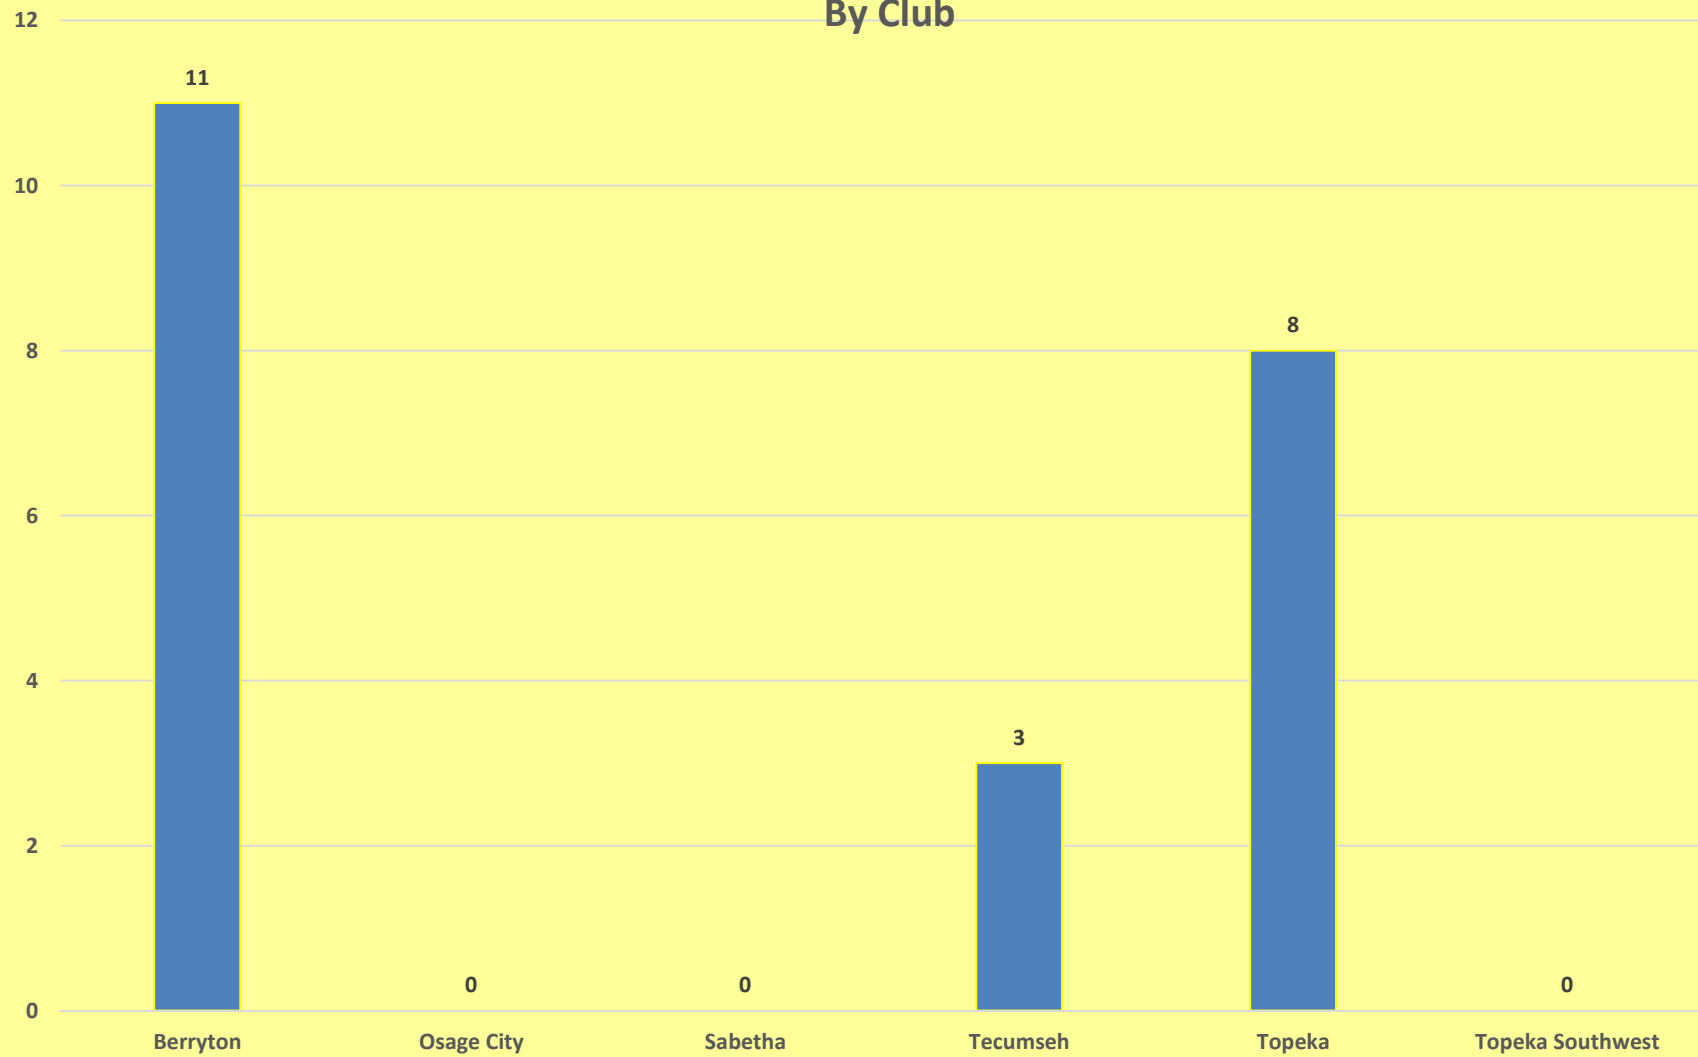

6/12/2016

Eliminate Walter Zeller Fellowships By Club

ELIMINATE
maternal/neonatal tetanus

Kiwaniis

| **unicef**