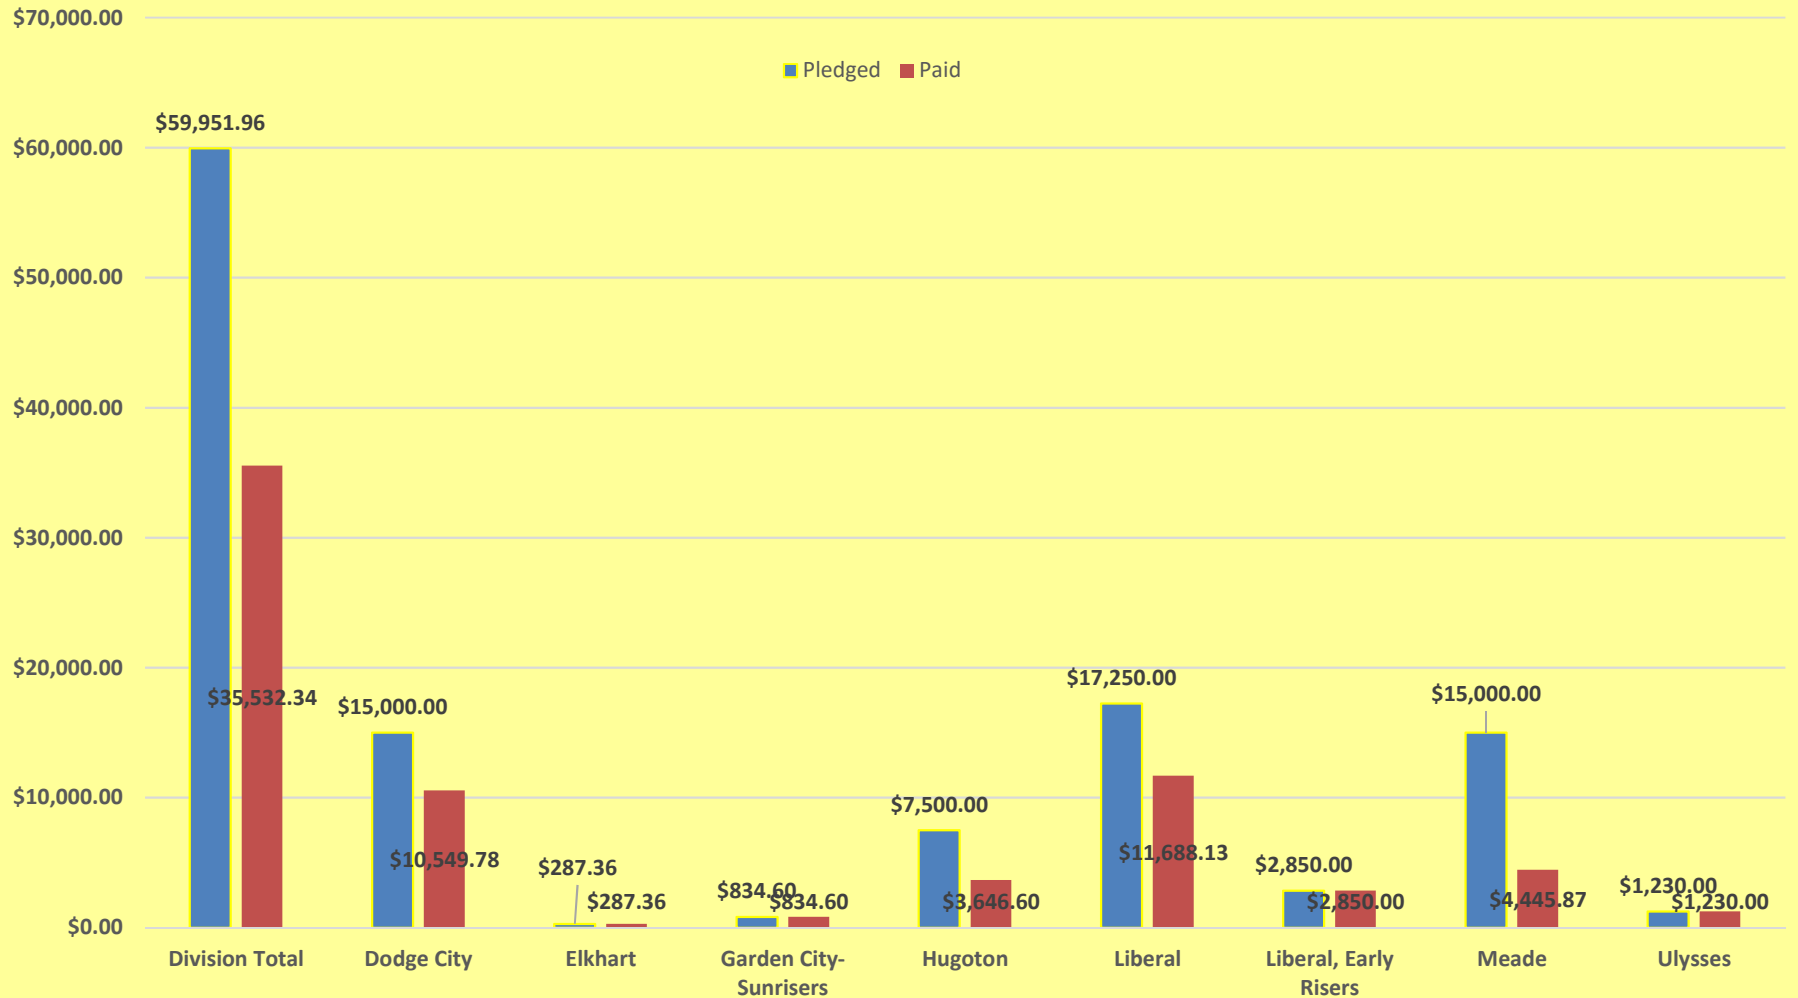

Kansas District - Division 10 Eliminate Pledges & Gifts Club Breakdown

ELIMINATE
maternal/neonatal tetanus

Kiwaniis | **unicef**

6/12/2016

Kansas District - Division 10 Eliminate Pledges & Gifts Member Average

ELIMINATE
maternal/neonatal tetanus

Kiwaniis

| **unicef**

6/12/2016

Kansas District - Division 10 Eliminate Pledges & Gifts Lives Saved

ELIMINATE
maternal/neonatal tetanus

Kiwaniis

| **unicef**