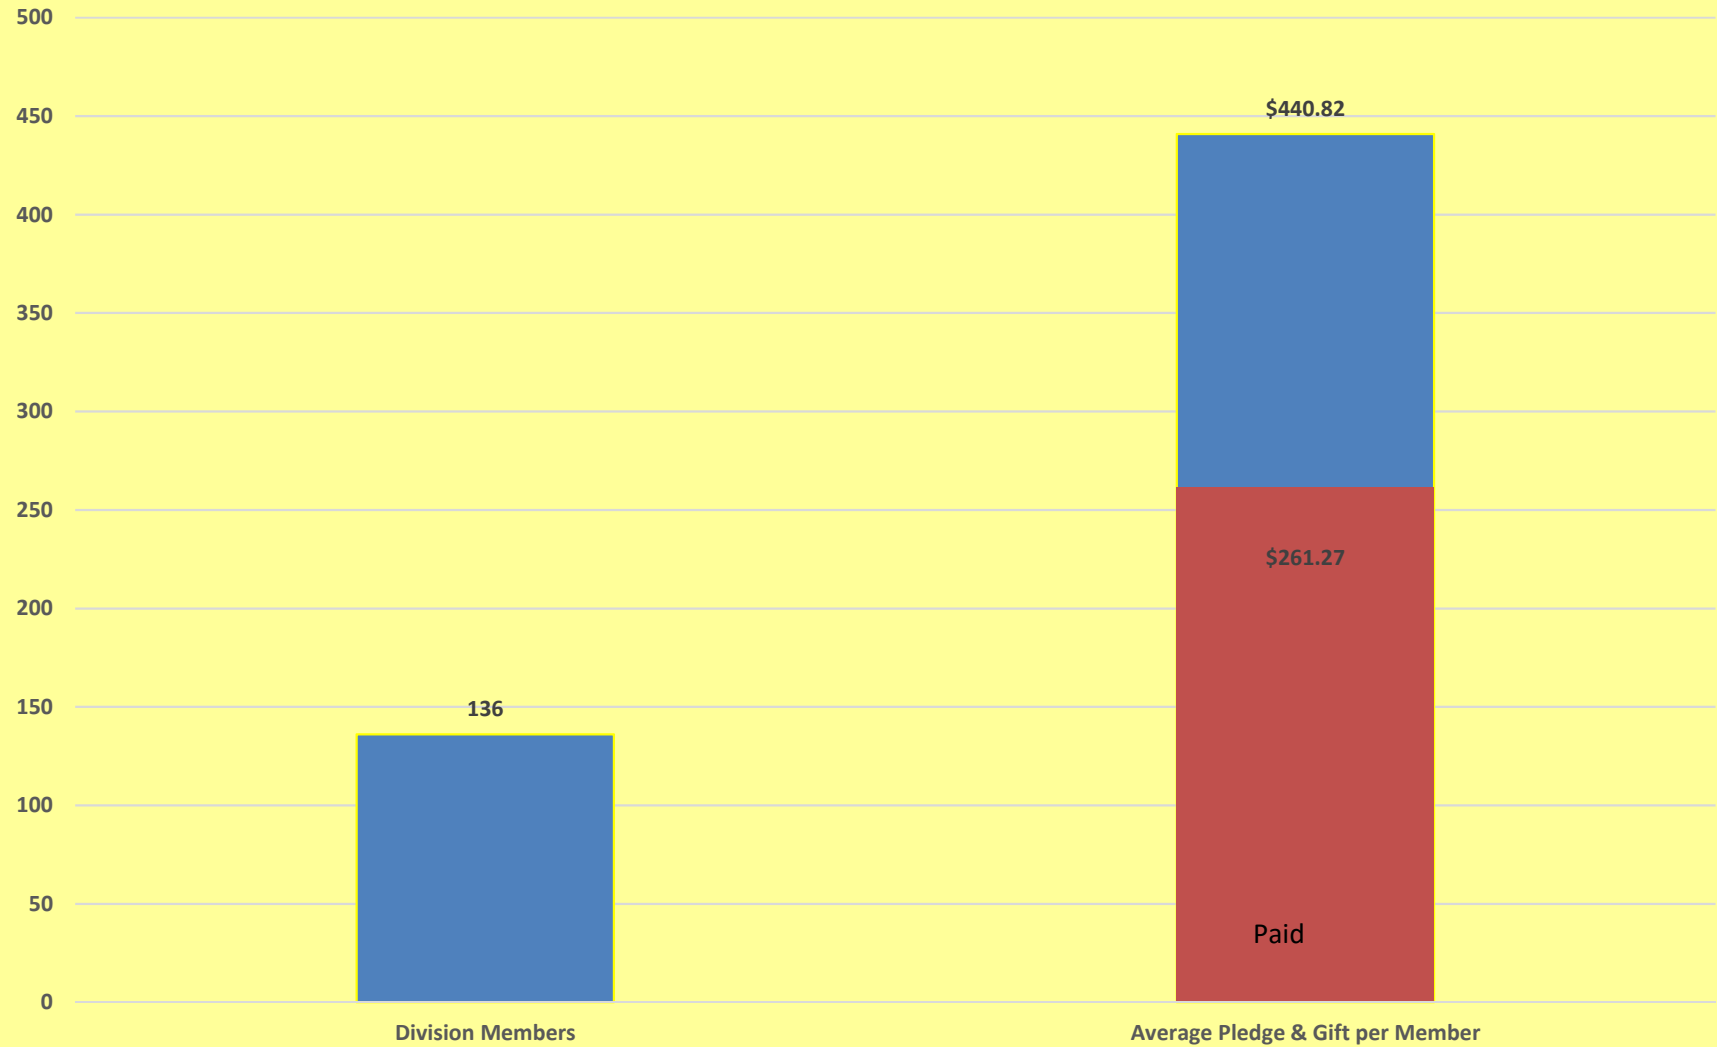

Kansas District - Division 10 Eliminate Pledges & Gifts Club Breakdown

ELIMINATE
maternal/neonatal tetanus

Kiwaniis | **unicef**

6/12/2016

Kansas District - Division 10 Eliminate Pledges & Gifts Member Average

ELIMINATE
maternal/neonatal tetanus

Kiwaniis

| **unicef**

6/12/2016

Kansas District - Division 10 Eliminate Pledges & Gifts Lives Saved

ELIMINATE
maternal/neonatal tetanus

Kiwaniis

| **unicef**