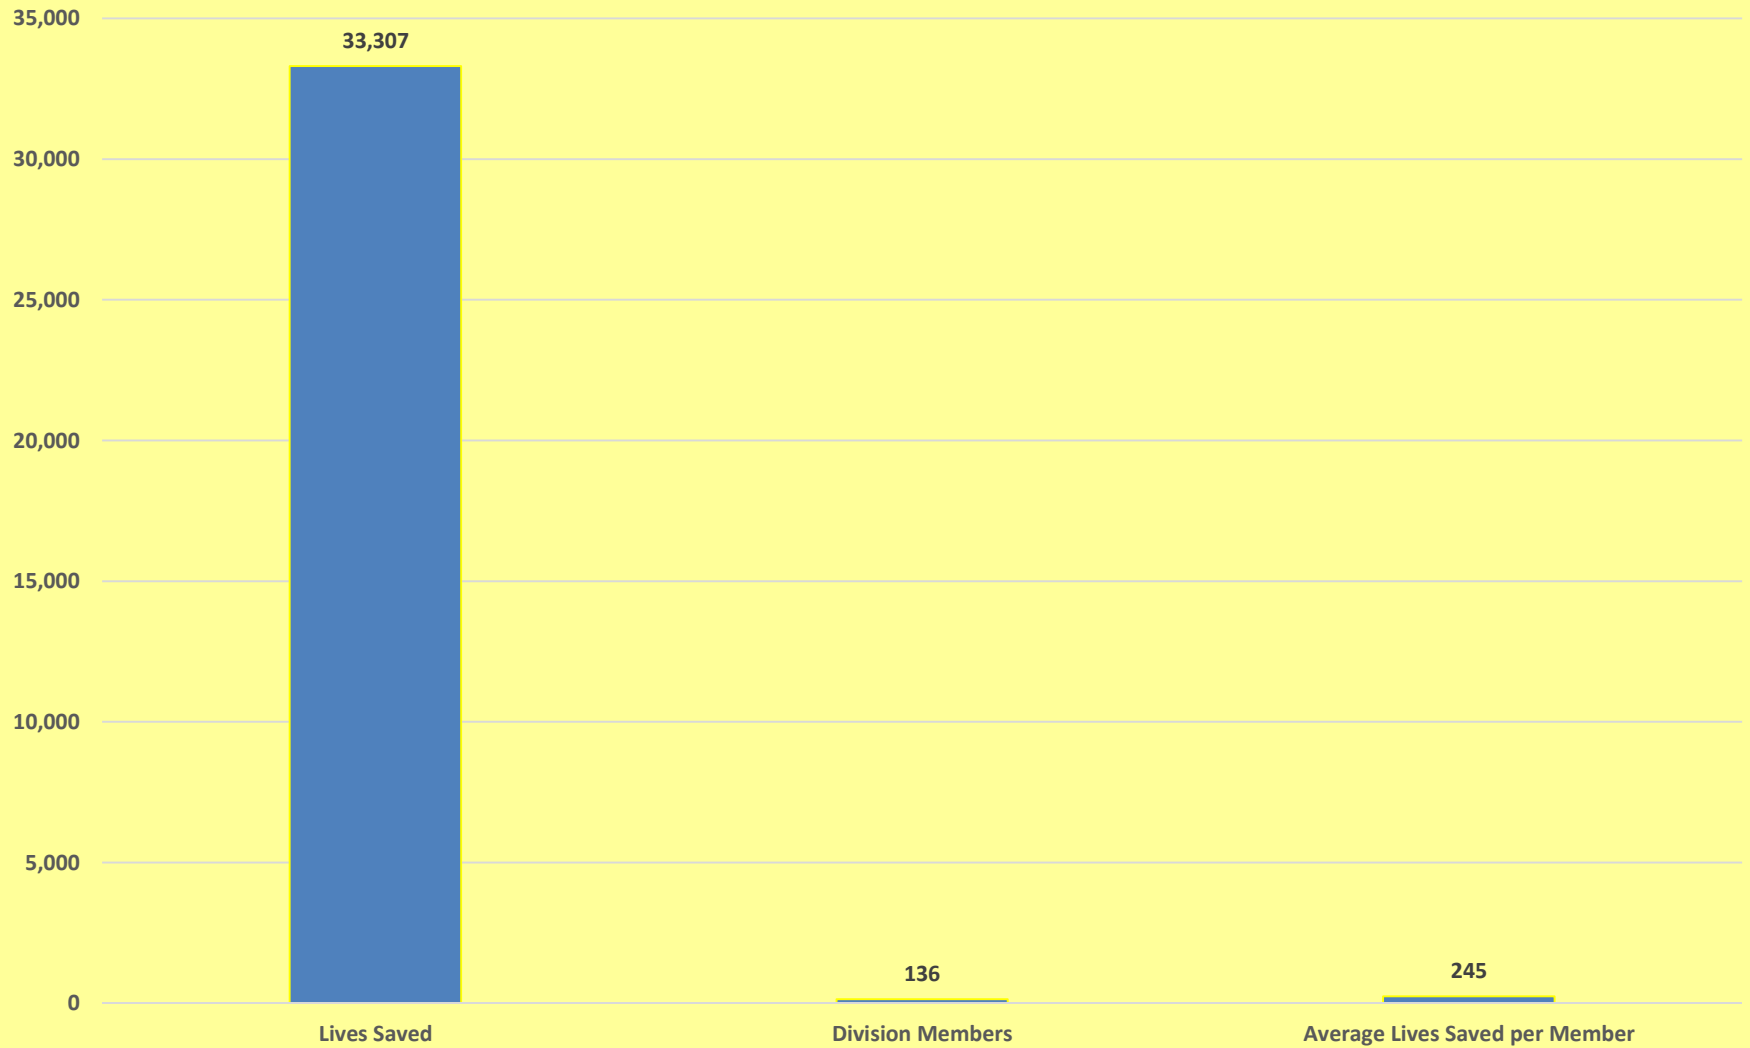

ELIMINATE
maternal/neonatal tetanus

Kiwaniis

| **unicef**

6/12/2016

Kansas District - Division 10 Eliminate Pledges & Gifts Lives Saved

ELIMINATE
maternal/neonatal tetanus

Kiwaniis

| **unicef**