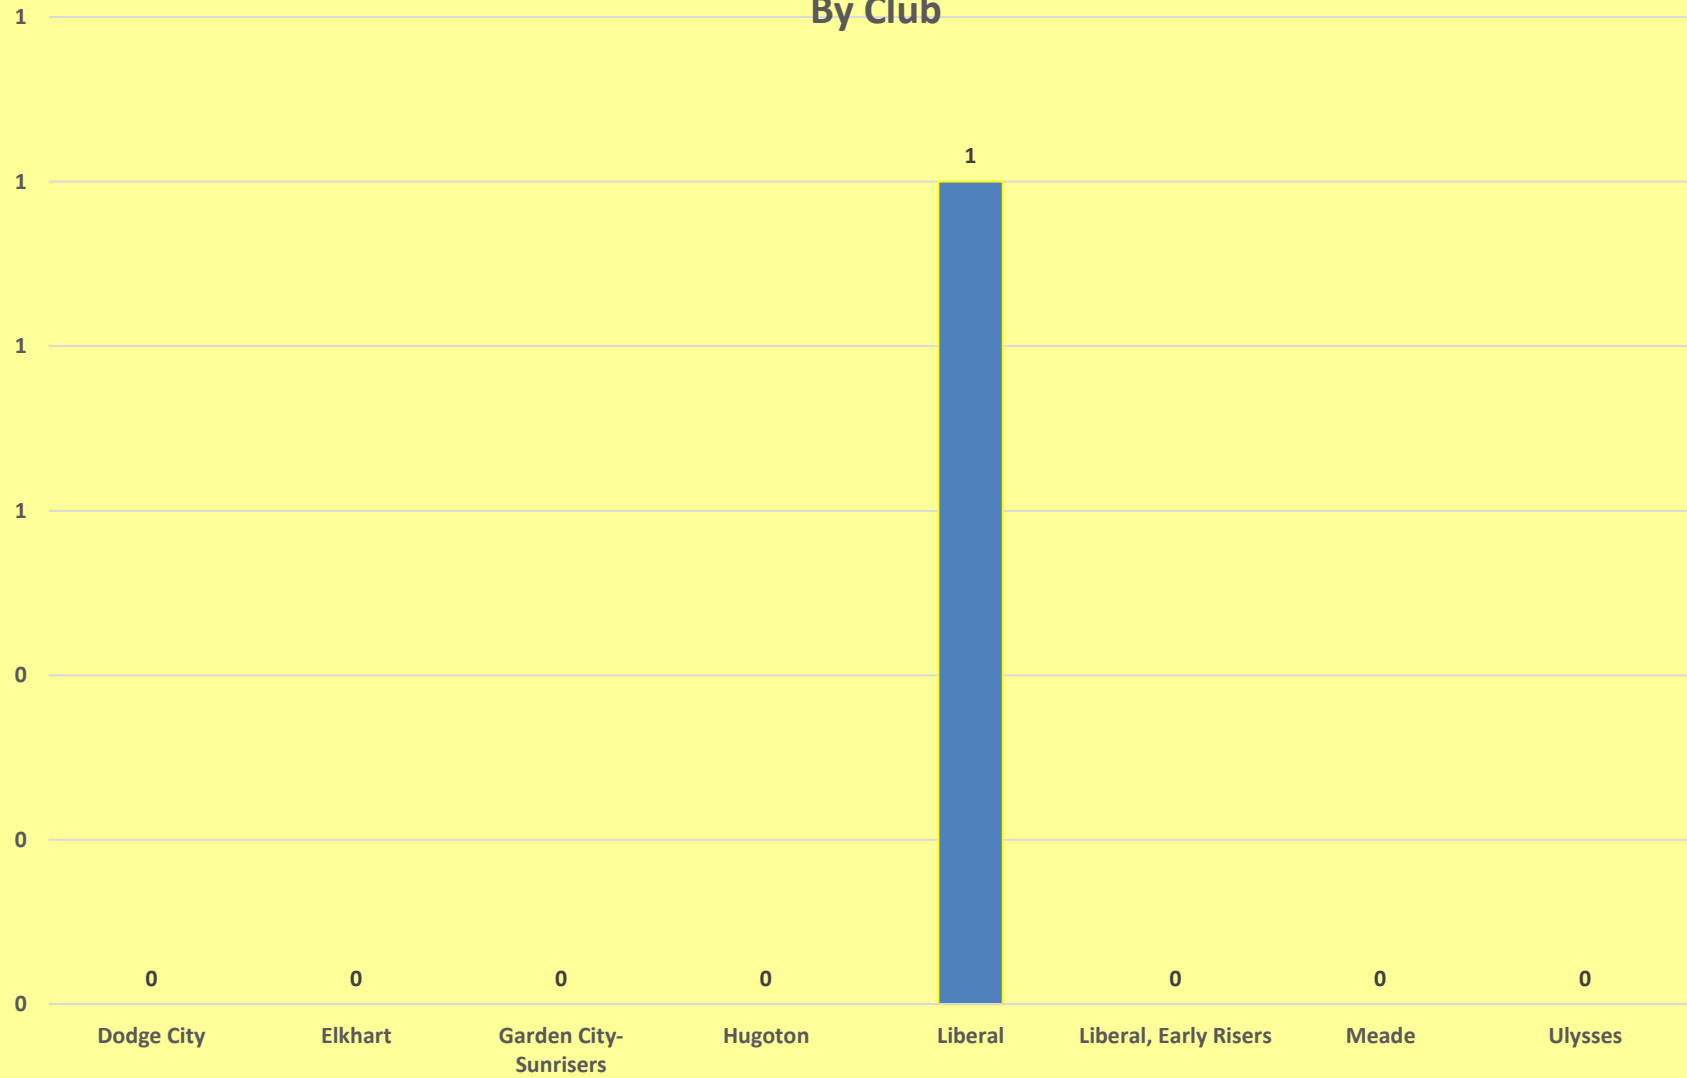

6/12/2016

Eliminate Centennial Awards By Club

ELIMINATE
maternal/neonatal tetanus

Kiwaniis

| **unicef**