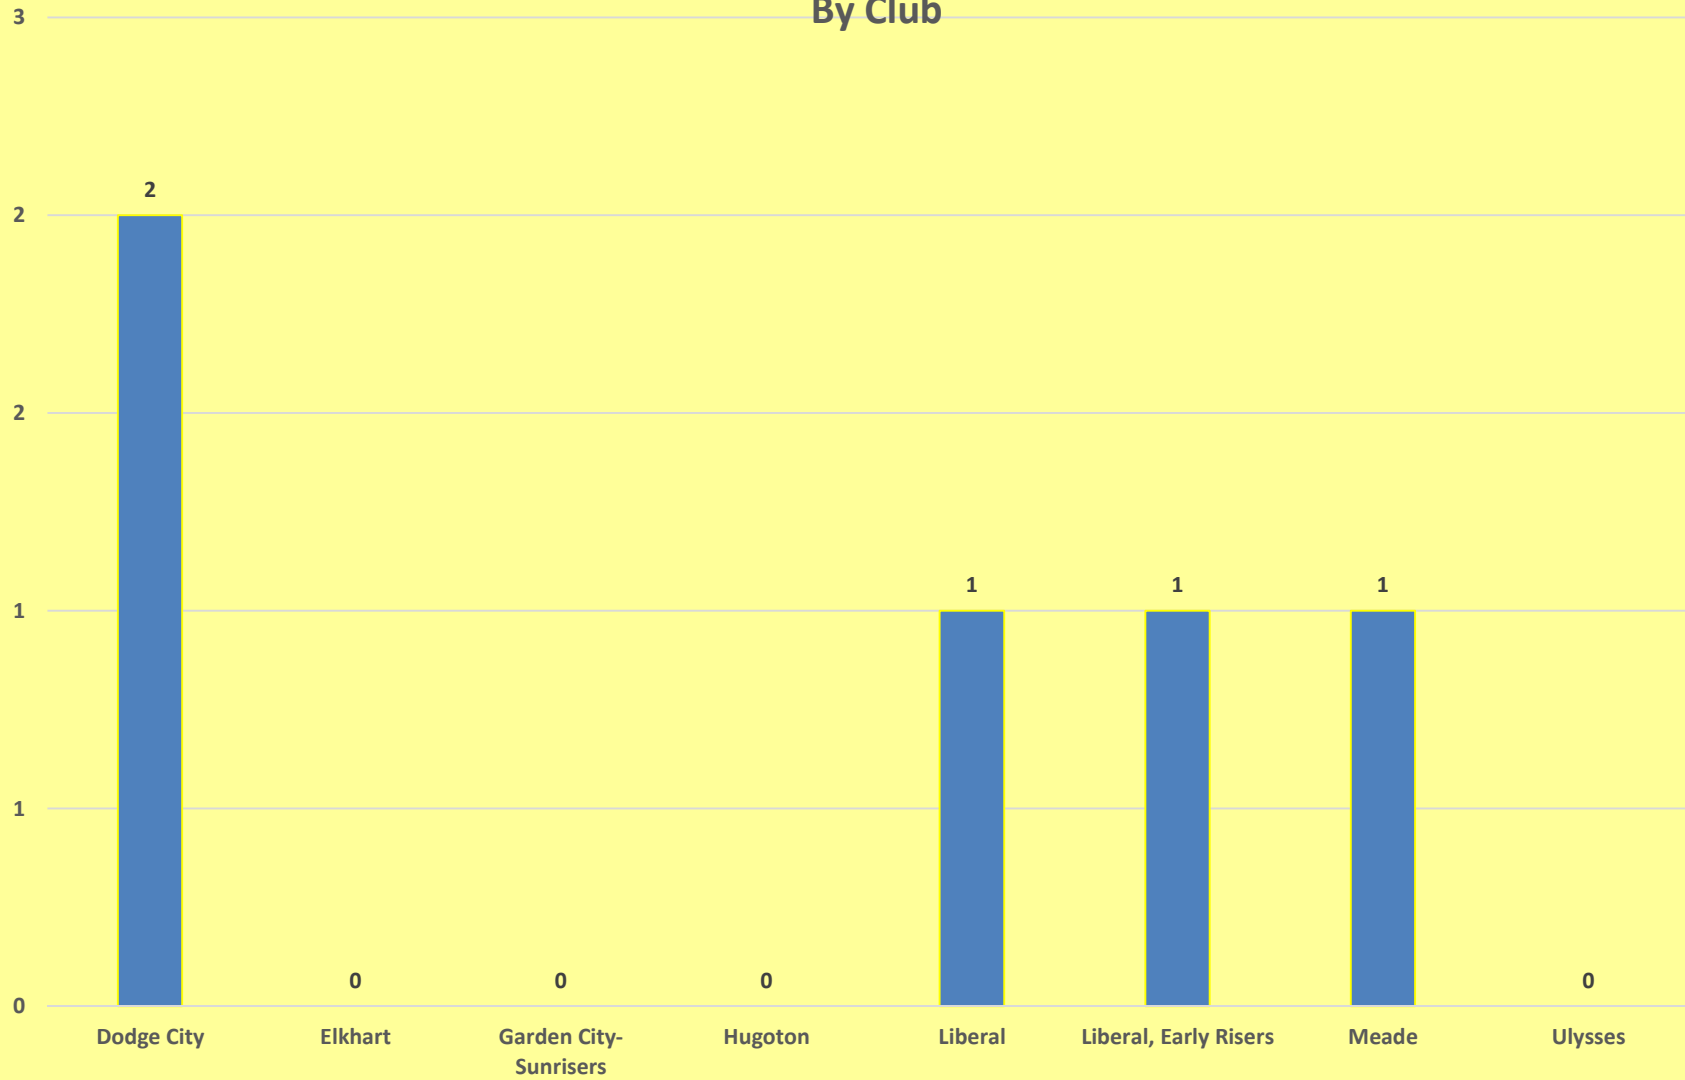

6/12/2016

Kansas District - Division 10 Eliminate Model Clubs

ELIMINATE
maternal/neonatal tetanus

Kiwaniis | **unicef** 

6/12/2016

Eliminate Walter Zeller Fellowships By Club

ELIMINATE
maternal/neonatal tetanus