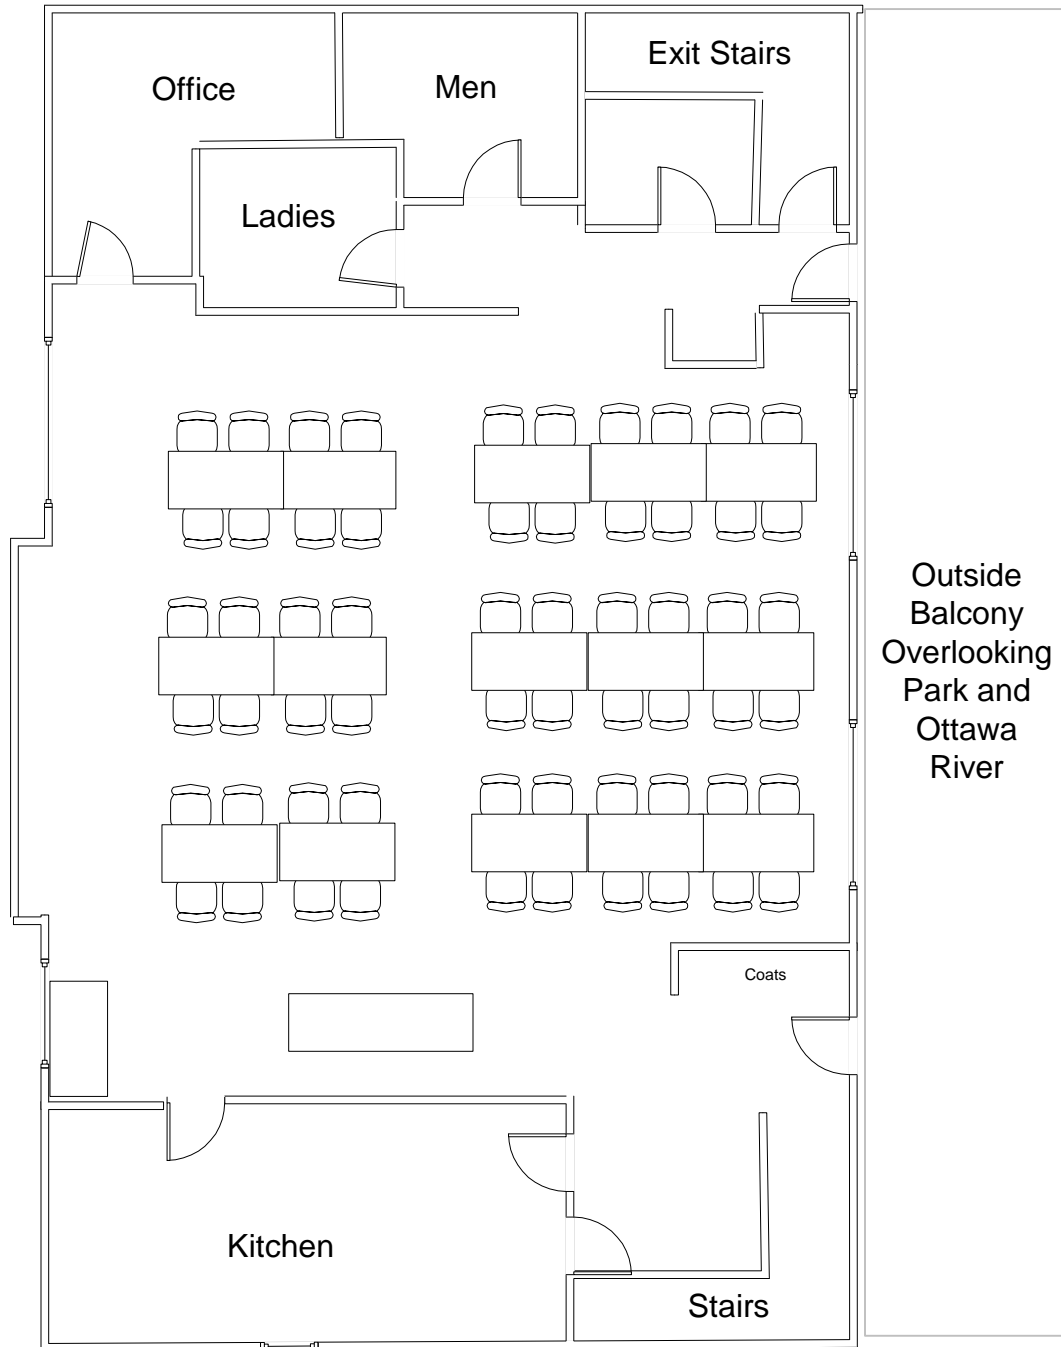

**Kiwanis Field House
Riverside Park Pembroke
961 Pembroke St. West**

Sample Seating Arrangement - Headtable Seating for 56

**Kiwanis Field House
Riverside Park Pembroke
961 Pembroke St. West**

Sample Seating Arrangement - U Shape Seating for 26

**Kiwanis Field House
Riverside Park Pembroke
961 Pembroke St. West**

Sample Seating Arrangement - Banquet Seating for 60

**Kiwanis Field House
Riverside Park Pembroke
961 Pembroke St. West**

Sample Seating Arrangement - Meeting Seating for 70