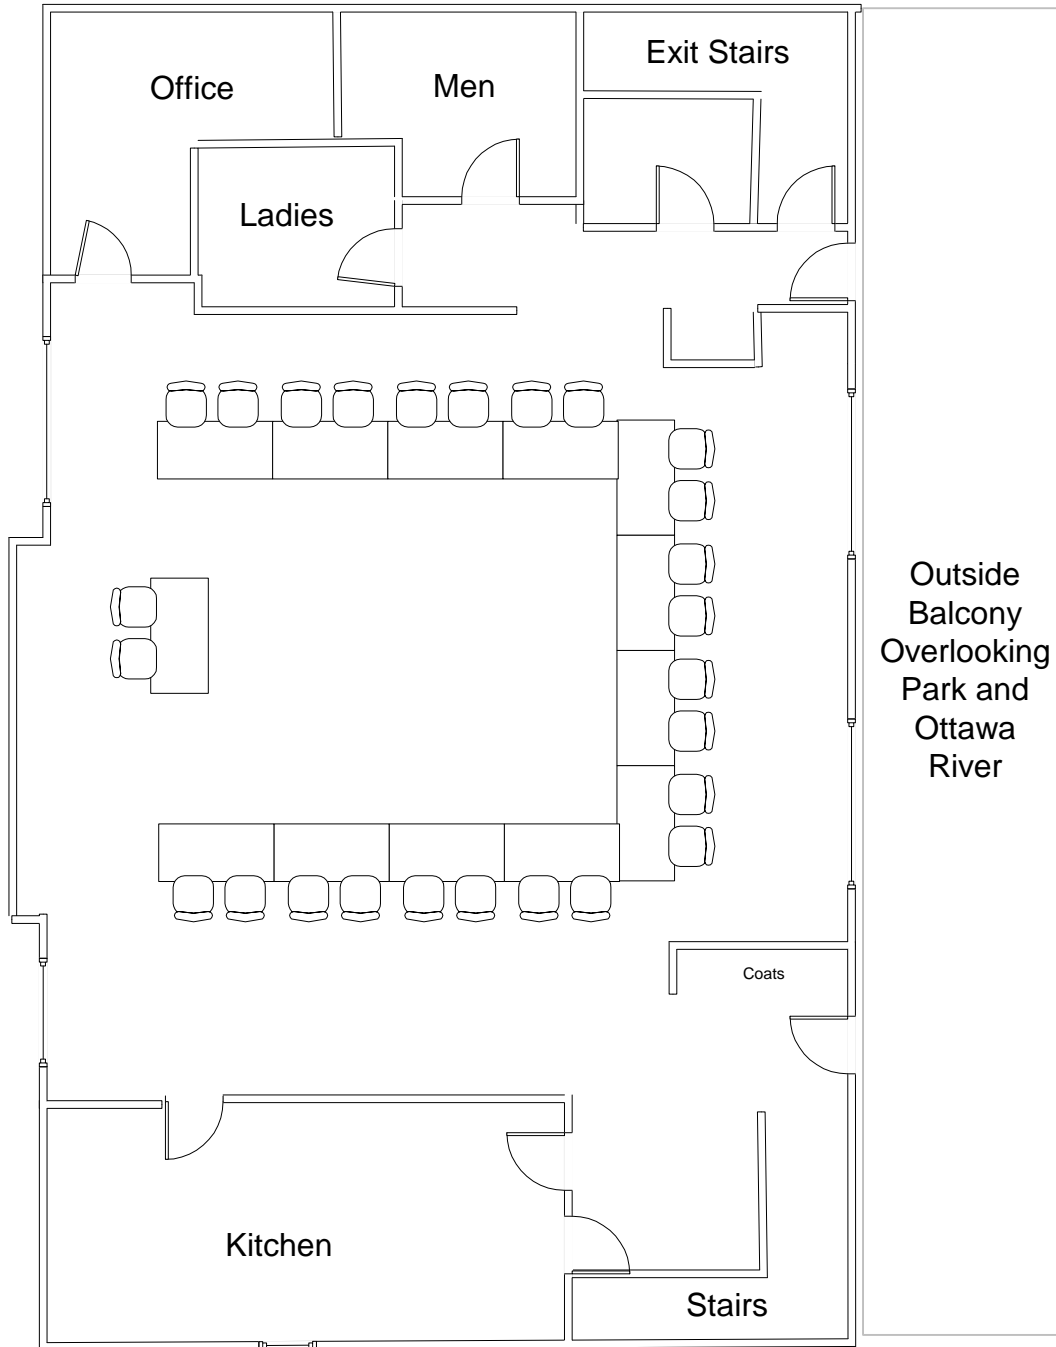

**Kiwanis Field House
Riverside Park Pembroke
961 Pembroke St. West**

Sample Seating Arrangement - Headtable Seating for 56

**Kiwanis Field House
Riverside Park Pembroke
961 Pembroke St. West**

Sample Seating Arrangement - U Shape Seating for 26

**Kiwanis Field House
Riverside Park Pembroke
961 Pembroke St. West**

Sample Seating Arrangement - Banquet Seating for 60

**Kiwanis Field House
Riverside Park Pembroke
961 Pembroke St. West**

Sample Seating Arrangement - Meeting Seating for 70