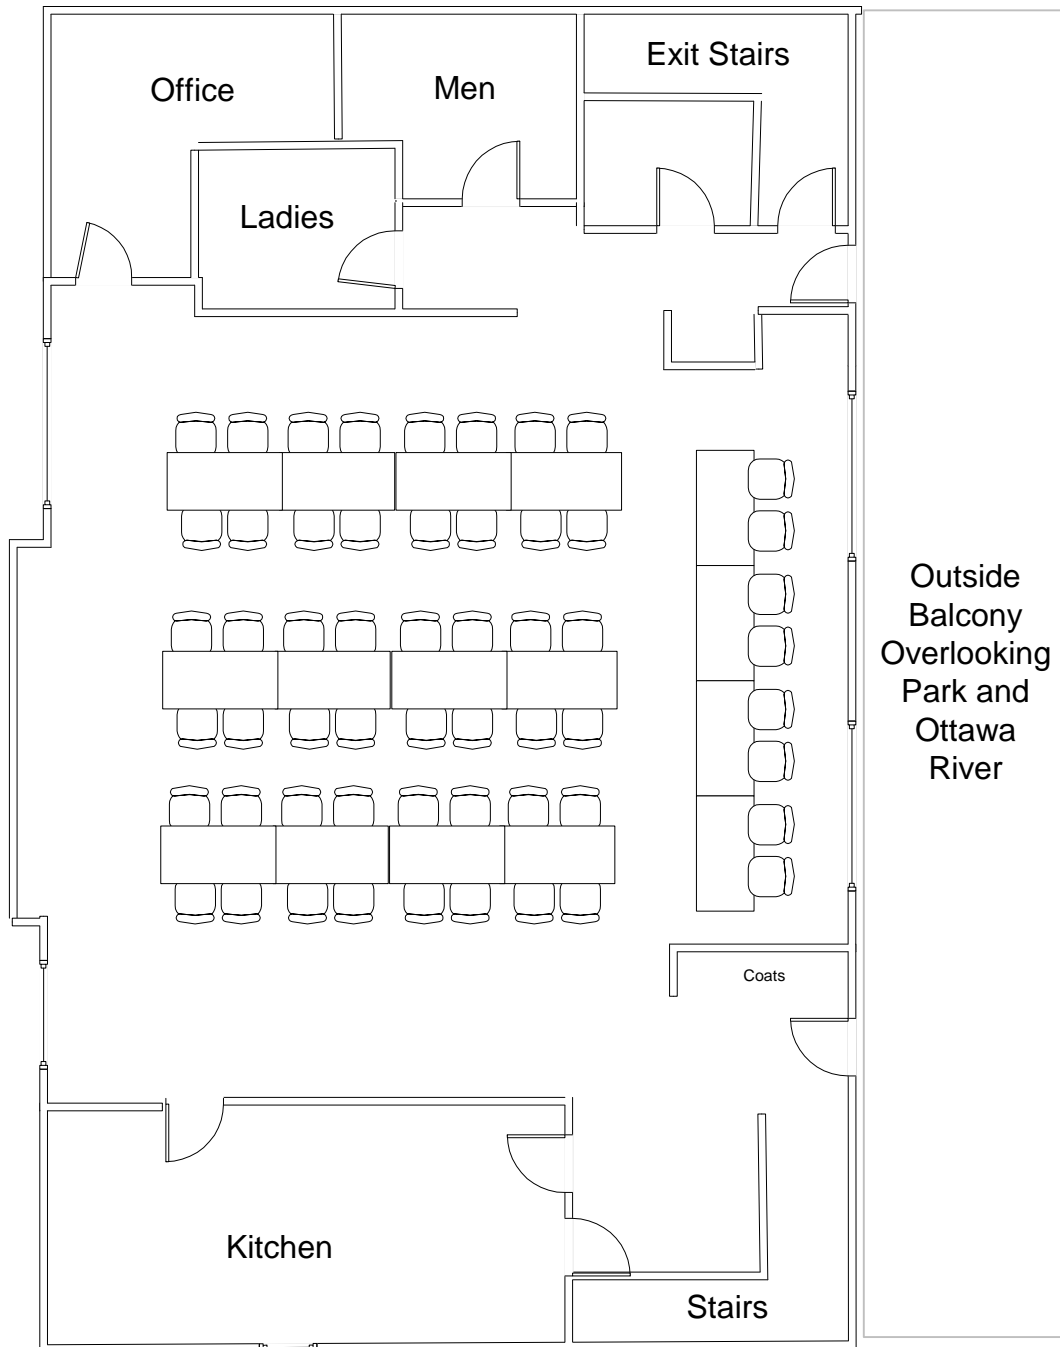

**Kiwanis Field House
Riverside Park Pembroke
961 Pembroke St. West**

Sample Seating Arrangement - Headtable Seating for 56

**Kiwanis Field House
Riverside Park Pembroke
961 Pembroke St. West**

Sample Seating Arrangement - U Shape Seating for 26

**Kiwanis Field House
Riverside Park Pembroke
961 Pembroke St. West**

Sample Seating Arrangement - Banquet Seating for 60

**Kiwanis Field House
Riverside Park Pembroke
961 Pembroke St. West**

Sample Seating Arrangement - Meeting Seating for 70